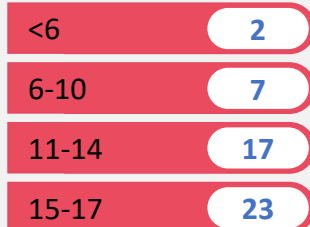

Reported	326
Logged	129
Closed	123
PG	6
Detained	13

Child Victims

Age

Assault

Domestic Violence

Pornography

Threats

Sexual Offences