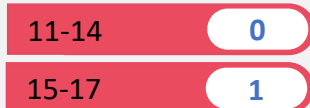

Suicides: Attempted