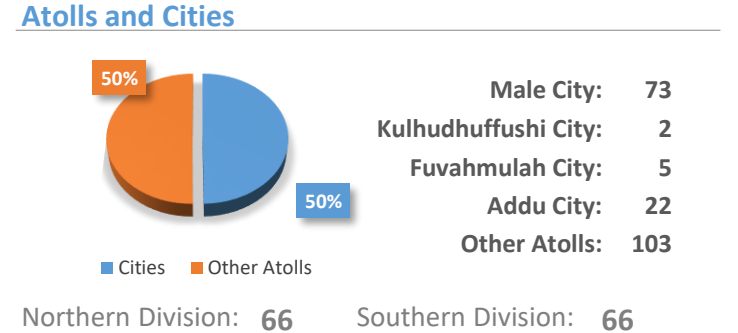

Cases sent for Prosecution

Q4 2022

Domestic Violence

Q4 2022

45 Cases
Investigated

1 Detained
3 Cases forwarded to PG

Male City: 21
Addu City: 5
Fuvahmulah City: 0
Kulhudhuffushi City: 2

17

Cases involving family members

28

Cases involving spouse

Reported	136
Logged	45
Closed	48
PG	3
Detained	1

Offender Ages