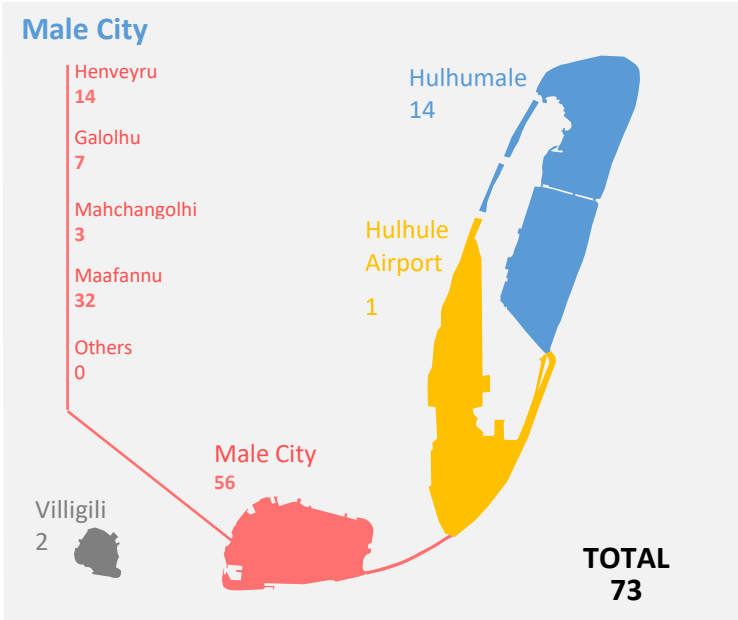

Cases sent for Prosecution

Q4 2022

Domestic Violence

Q4 2022

45 Cases
Investigated

1 Detained
3 Cases forwarded to PG

Male City: 21
Addu City: 5
Fuvahmulah City: 0
Kulhudhuffushi City: 2

17

Cases involving family members

28

Cases involving spouse

Reported	136
Logged	45
Closed	48
PG	3
Detained	1

Offender Ages