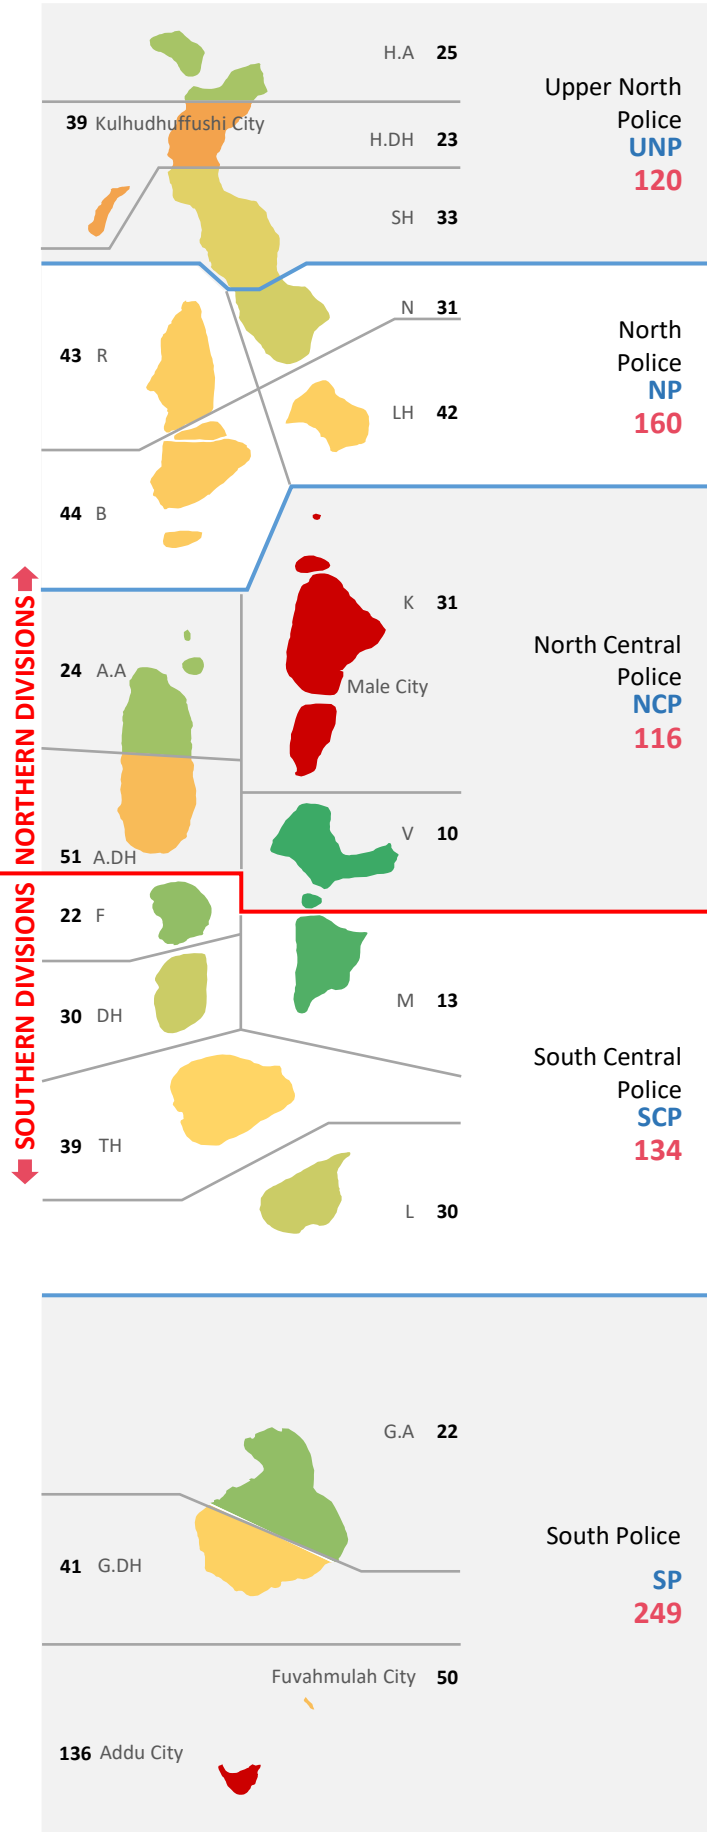

Closed Cases

Q4 2022