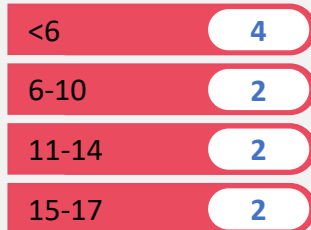

Reported	326
Logged	129
Closed	123
PG	6
Detained	13

Child Victims

Age

Assault

Domestic Violence

Pornography

Threats

Sexual Offences