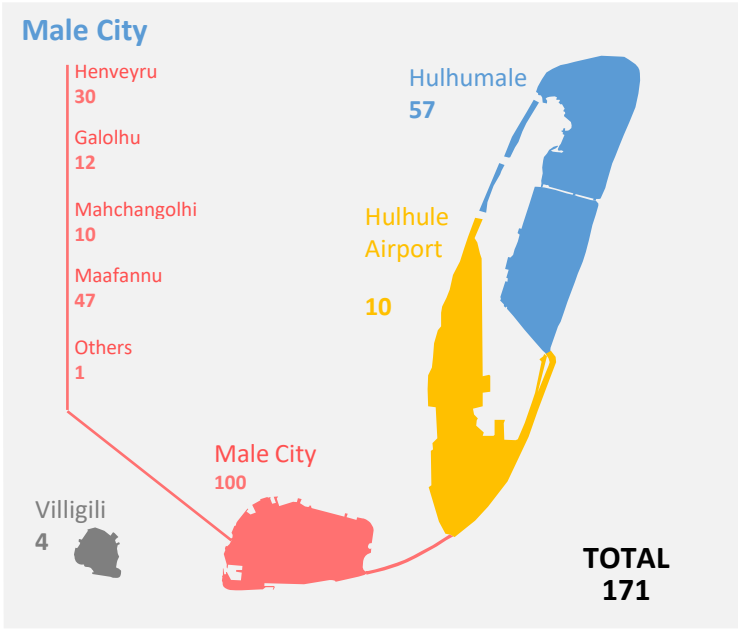

Drugs

Q4 2022