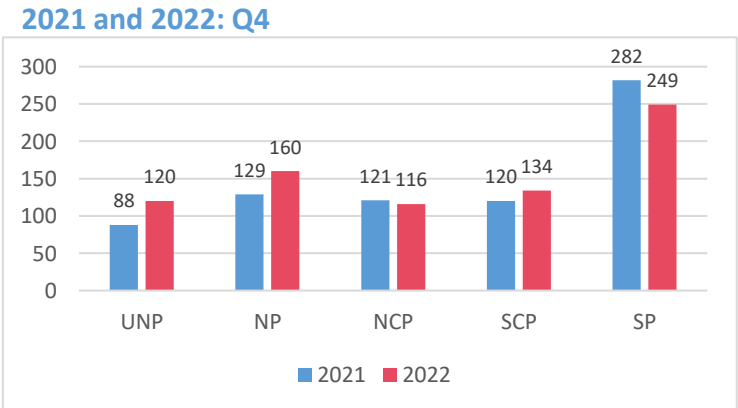

Data Verification: Ali Naseer, Ahmed Niushad, Ahmed Idham

Graphics and Layout: Abdulla Shafiu

Cover Design: Abdulla Shafiu

Table of Contents

- Investigation 4
- Closed Cases 5
- Cases sent to PG 6
- Domestic Violence 7
- Theft, Robbery and Burglary 8
- Road Accidents 9
- Cybercrime, Counterfeiting and Forgery 10
- Crimes against Children 11
- Assault 12
- Drugs 13

Investigated Cases

Q4 2022

Closed Cases

Q4 2022

Cases sent for Prosecution

Q4 2022

Domestic Violence

Q4 2022