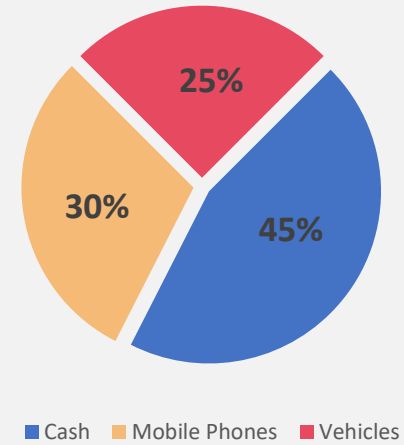

61 Female (♀)
7 Male (♂)

Theft, Robbery & Burglary

Q4 2022

942 Cases

Investigated

Male City: 684
 Addu City: 38
 Fuvahmulah City: 23
 Kulhudhuffushi City: 26
 Other Atolls: 171

Reported	2005
Logged	942
Closed	970
PG	49
Detained	168

Detained Theft & Robbery

♀ 1

♂ 167

Frequently Stolen

Robberies

Armed:	2
Un-armed:	64

Theft

Households:	174
Mobile Phones:	98
Cash:	148
Theft from vehicles:	42
Motorbikes stolen:	71