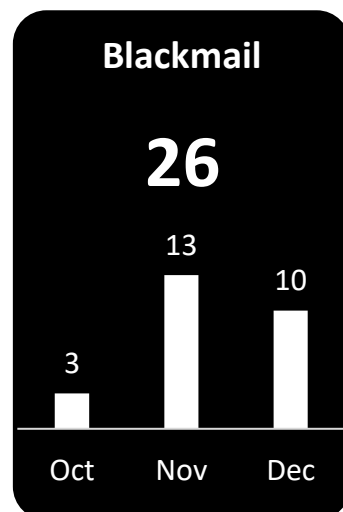

Cybercrime, Counterfeiting, Forgery, Embezzlement & Blackmailing

Q4 2022

Threats 129 Cases Investigated

Death Threats	28
Threats over SMS	2
Threats over Phone	5
Threats using weapons	5
Threats to property	2
Blackmailing using nudes	15
Threats over Internet	1
Threats using other means	65
Threatening a Police officer	6

Reported	326
Logged	129
Closed	123
PG	6
Detained	13