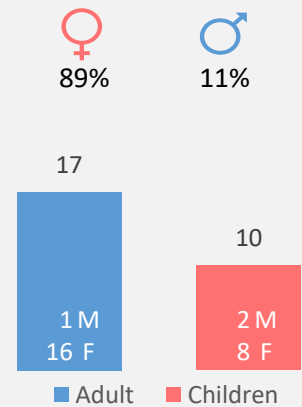

Offender Ages

Victims

Sexual Offences

Q4 2022

94 Cases
Investigated

Rape	1
Sexual assault with minors	51
Prostitution	6
Sexual Harassment	10
Other sexual offences	26

Reported	142	PG	12
Logged	94	Detained	41
Closed	73		