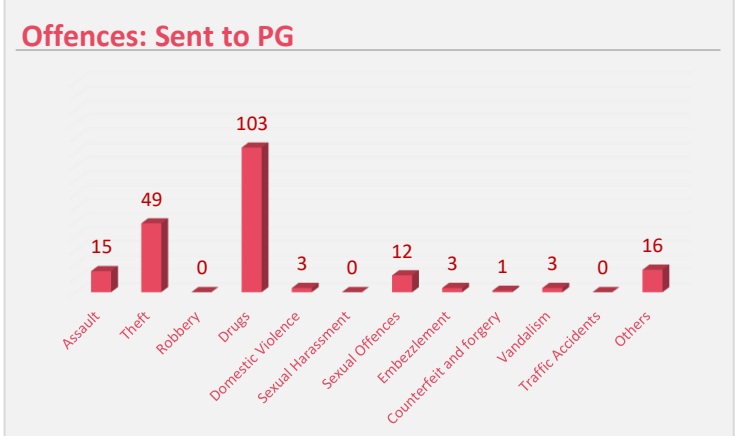

Data Verification: Ali Naseer, Ahmed Niushad, Ahmed Idham

Graphics and Layout: Abdulla Shafiu

Cover Design: Abdulla Shafiu

Table of Contents

- Investigation 4
- Closed Cases 5
- Cases sent to PG 6
- Domestic Violence 7
- Theft, Robbery and Burglary 8
- Road Accidents 9
- Cybercrime, Counterfeiting and Forgery 10
- Crimes against Children 11
- Assault 12
- Drugs 13

Investigated Cases

Q4 2022

Closed Cases

Q4 2022

Cases sent for Prosecution

Q4 2022

Domestic Violence

Q4 2022

45 Cases
Investigated

1 Detained
3 Cases forwarded to PG

Male City: 21
Addu City: 5
Fuvahmulah City: 0
Kulhudhuffushi City: 2

17

Cases involving family members

28

Cases involving spouse

Reported	136
Logged	45
Closed	48
PG	3
Detained	1