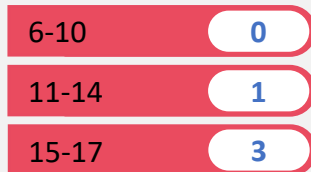

Reported	326
Logged	129
Closed	123
PG	6
Detained	13

Child Victims

Age

Assault

Domestic Violence

Pornography

Threats

Sexual Offences