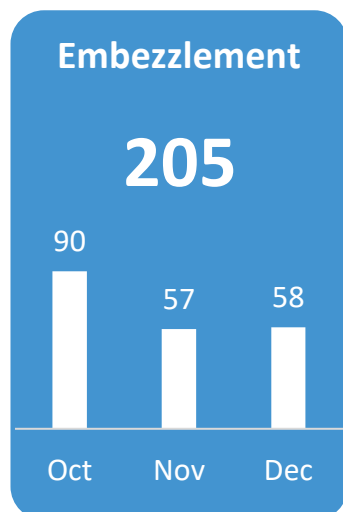

Cybercrime, Counterfeiting, Forgery, Embezzlement & Blackmailing

Q4 2022

Threats 129 Cases Investigated

Death Threats	28
Threats over SMS	2
Threats over Phone	5
Threats using weapons	5
Threats to property	2
Blackmailing using nudes	15
Threats over Internet	1
Threats using other means	65
Threatening a Police officer	6

Reported	326
Logged	129
Closed	123
PG	6
Detained	13