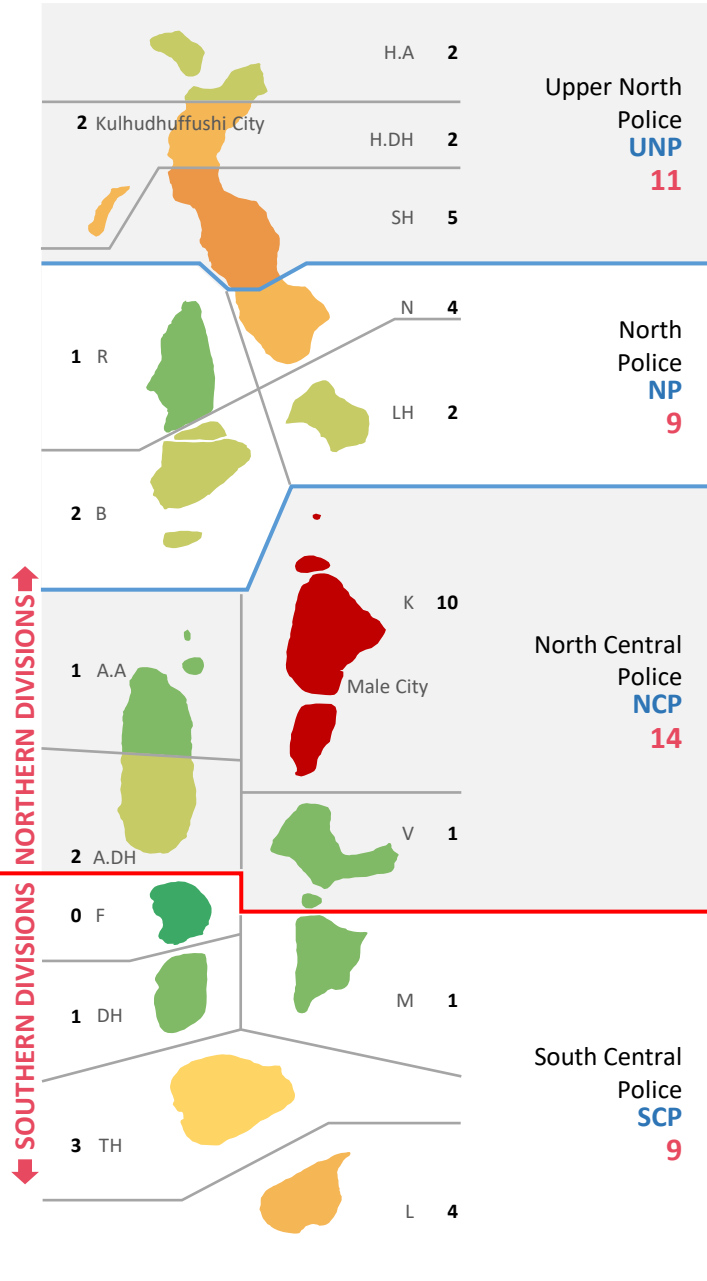

Victims

Male City : 46	HA : 5	ADH : 0
Addu City : 7	HDH : 2	V : 0
Fuvahmulah City : 2	SH : 2	M : 0
Kulhudhuffushi City : 2	N : 1	F : 1
Other Atolls : 37	R : 4	DH : 0
	B : 1	TH : 3
	LH : 3	L : 4
	K : 3	GA : 3
	AA : 1	GDH : 4

43 Injuries

Male City: 420

Addu City: 10

Fuvahmulah City: 4

Kulhudhuffushi City: 3

Other Atolls: 7

Heavy Vehicles

2

Pedestrians

11

Four Wheelers

288

Motorbikes

260

Traffic Violations

HIT AND RUN: 25

Victims

Cases: Child victims

Assault	4
Blackmail	1
Robbery	0
Domestic Violence	16
Threats	6
Sexual Harassment	1
Pornography	4
Sexual Offences	59
Bullying	0
Suicides: Attempted	1

Physical Assault

Q4 2022

Drugs