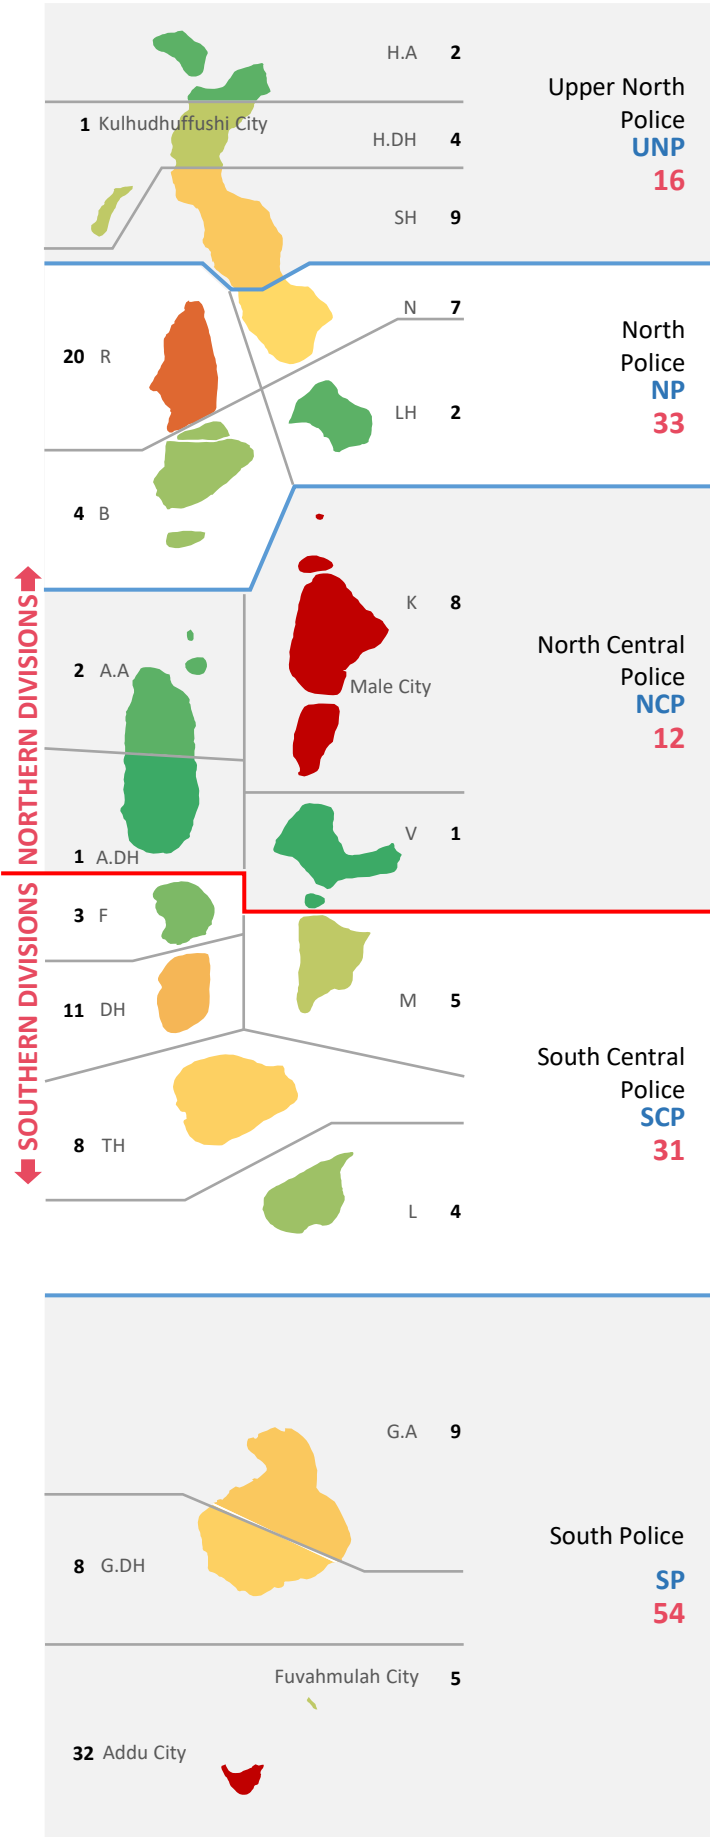

Drugs

Q4 2022