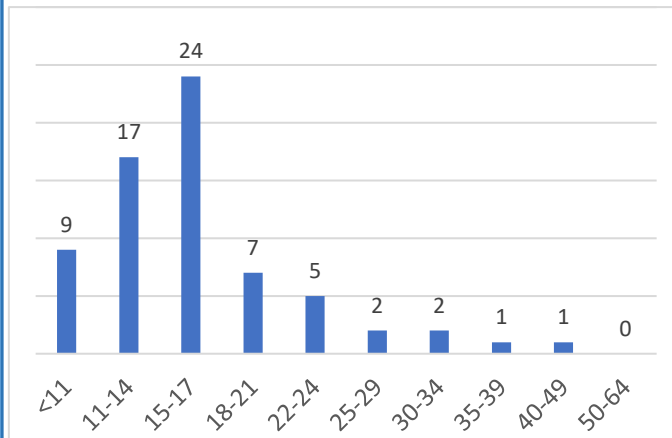

Victims

Male City : 46	HA : 5	ADH : 0
Addu City : 7	HDH : 2	V : 0
Fuvahmulah City : 2	SH : 2	M : 0
Kulhudhuffushi City : 2	N : 1	F : 1
Other Atolls : 37	R : 4	DH : 0
	B : 1	TH : 3
	LH : 3	L : 4
	K : 3	GA : 3
	AA : 1	GDH : 4

61 Female (♀)
7 Male (♂)