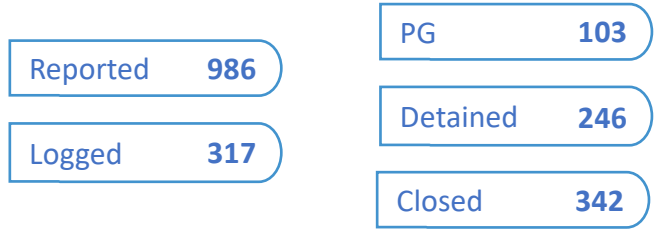

Drugs

Q4 2022