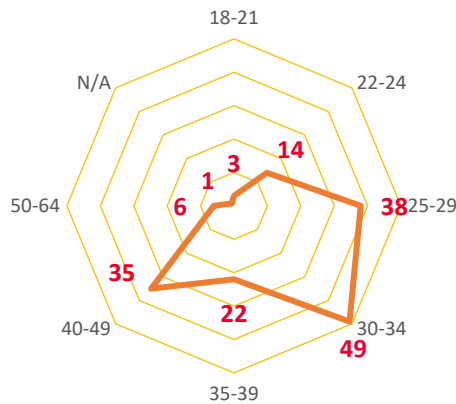

Detained Theft & Robbery

♀ 1