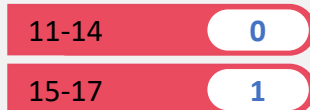

Child Victims

Age

Assault

Domestic Violence

Pornography

Threats

Sexual Offences

Blackmail

Bullying

Suicides: Attempted

Sexual Harassment

Sexual Offences

Child Victims

Reported	208
Logged	129
Closed	126
PG	8
Detained	30

Domestic Violence

Victims

Cases: Child victims

Assault	4
Blackmail	1
Robbery	0
Domestic Violence	16
Threats	6
Sexual Harassment	1
Pornography	4
Sexual Offences	59
Bullying	0
Suicides: Attempted	1