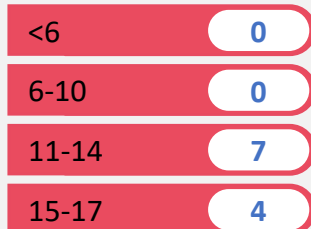

Reported	326
Logged	129
Closed	123
PG	6
Detained	13

Child Victims

Age

Assault

Domestic Violence

Pornography

Threats

Sexual Offences