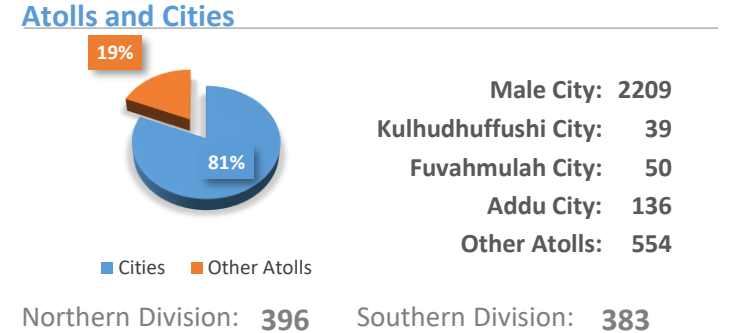

Closed Cases

Q4 2022