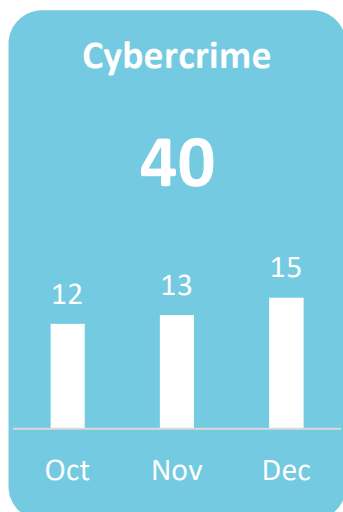

Cybercrime, Counterfeiting, Forgery, Embezzlement & Blackmailing

Q4 2022

Threats 129 Cases Investigated

Death Threats	28
Threats over SMS	2
Threats over Phone	5
Threats using weapons	5
Threats to property	2
Blackmailing using nudes	15
Threats over Internet	1
Threats using other means	65
Threatening a Police officer	6

Reported	326
Logged	129
Closed	123
PG	6
Detained	13