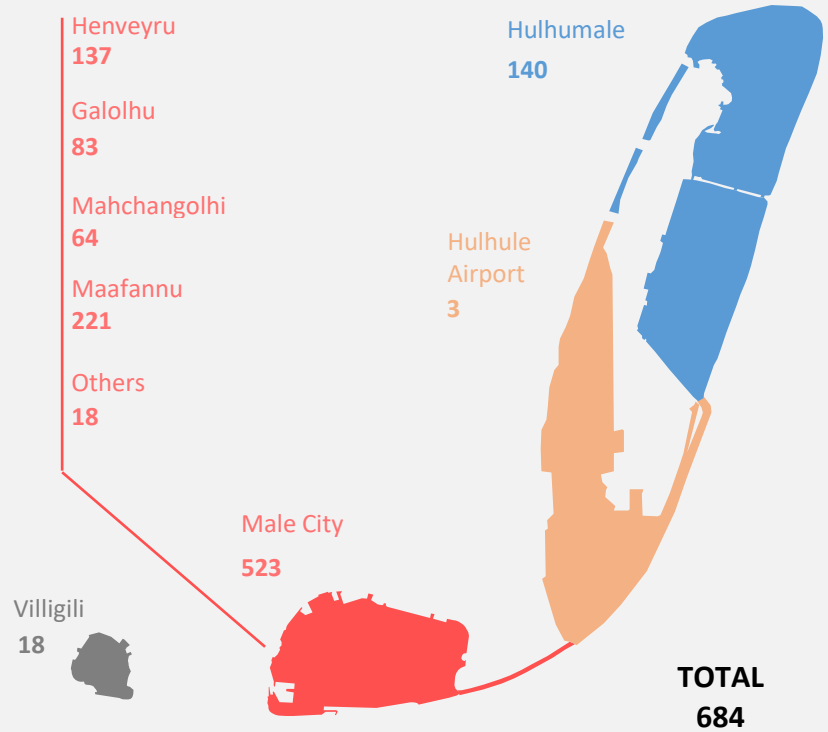

Theft, Robbery & Burglary

Q4 2022

942 Cases

Investigated

Male City: 684
Addu City: 38
Fuvahmulah City: 23
Kulhudhuffushi City: 26
Other Atolls: 171

Reported	2005
Logged	942
Closed	970
PG	49
Detained	168

Detained Theft & Robbery

♀ 1

♂ 167

Frequently Stolen

Robberies

Armed:	2
Un-armed:	64

Theft

Households:	174
Mobile Phones:	98
Cash:	148
Theft from vehicles:	42
Motorbikes stolen:	71

Burglary

Houses:	8
Shops:	17
Others:	13

Male City