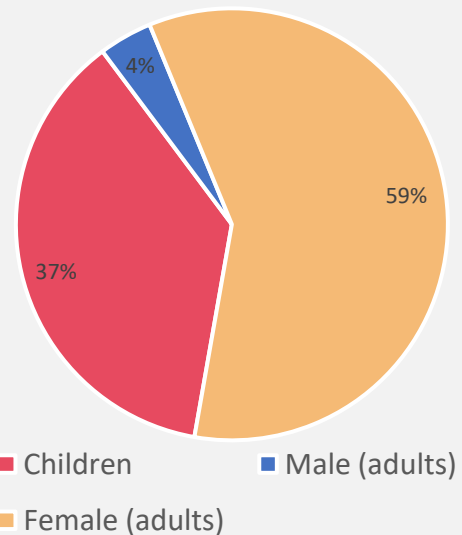

Domestic Violence

Victims

Cases: Child victims

Assault	4
Blackmail	1
Robbery	0
Domestic Violence	16
Threats	6
Sexual Harassment	1
Pornography	4
Sexual Offences	59
Bullying	0
Suicides: Attempted	1