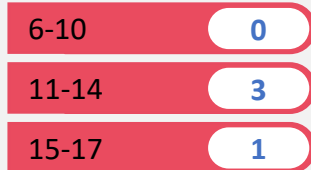

Child Victims

Age

Assault