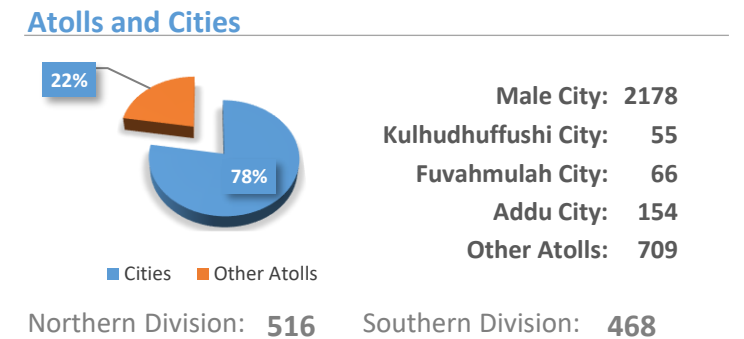

Investigated Cases

Q4 2022