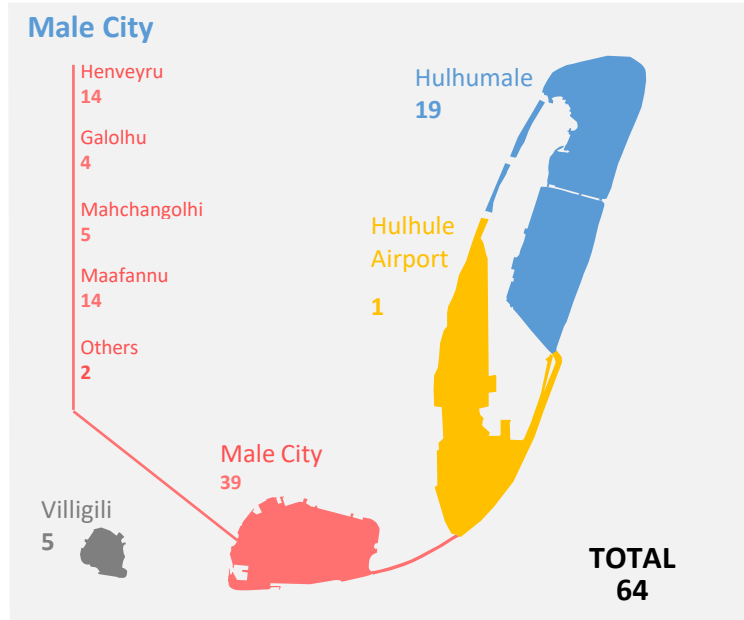

Victims

Male City : 46	HA : 5	ADH : 0
Addu City : 7	HDH : 2	V : 0
Fuvahmulah City : 2	SH : 2	M : 0
Kulhudhuffushi City : 2	N : 1	F : 1
Other Atolls : 37	R : 4	DH : 0
	B : 1	TH : 3
	LH : 3	L : 4
	K : 3	GA : 3
	AA : 1	GDH : 4

43 Injuries

Male City: 420

Addu City: 10

Fuvahmulah City: 4

Kulhudhuffushi City: 3

Other Atolls: 7

Heavy Vehicles

2

Pedestrians

11

Four Wheelers

288

Motorbikes

260

Traffic Violations

HIT AND RUN: 25

Victims

Cases: Child victims

Assault	4
Blackmail	1
Robbery	0
Domestic Violence	16
Threats	6
Sexual Harassment	1
Pornography	4
Sexual Offences	59
Bullying	0
Suicides: Attempted	1

Physical Assault

Q4 2022

Drugs