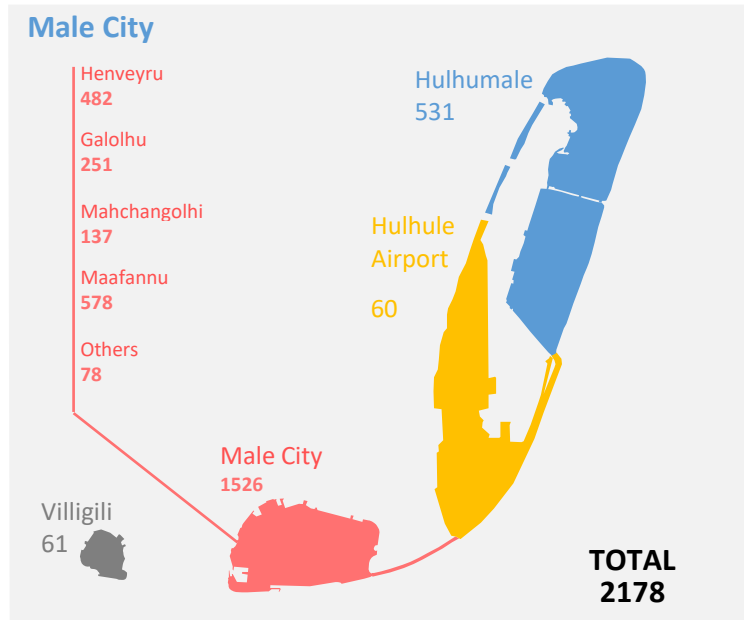

Investigated Cases

Q4 2022