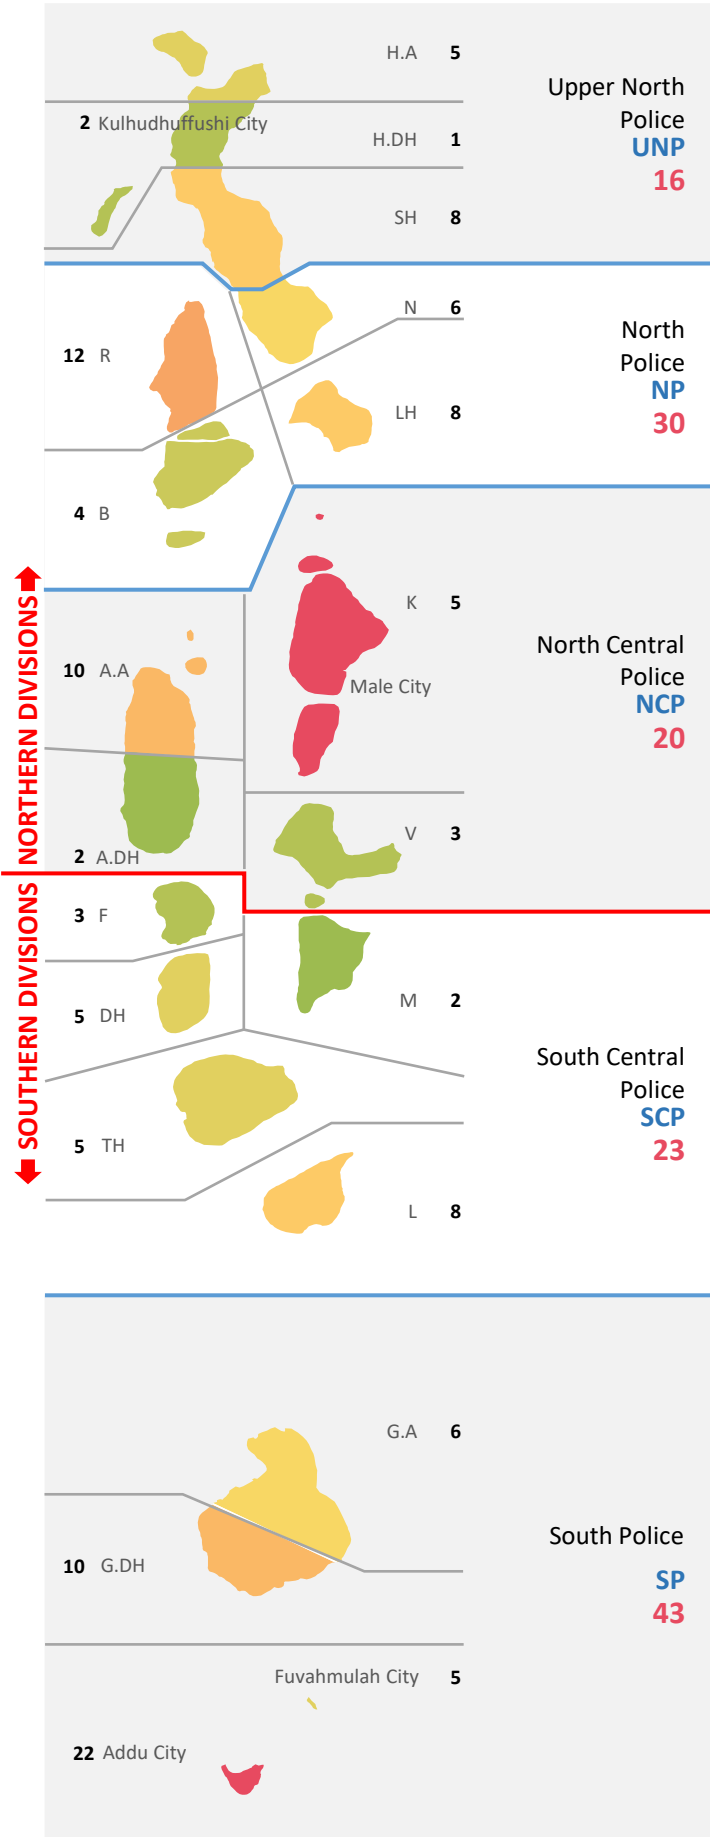

Cases sent for Prosecution

Q4 2022

Domestic Violence

Q4 2022

45 Cases
Investigated

1 Detained
3 Cases forwarded to PG

Male City: 21
Addu City: 5
Fuvahmulah City: 0
Kulhudhuffushi City: 2

17

Cases involving family members

28

Cases involving spouse

Reported	136
Logged	45
Closed	48
PG	3
Detained	1

Offender Ages