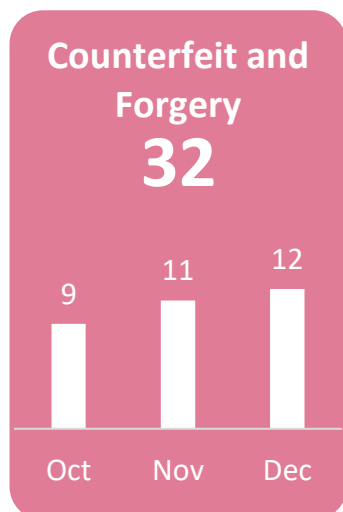

Cybercrime, Counterfeiting, Forgery, Embezzlement & Blackmailing

Q4 2022

Threats 129 Cases Investigated

Death Threats	28
Threats over SMS	2
Threats over Phone	5
Threats using weapons	5
Threats to property	2
Blackmailing using nudes	15
Threats over Internet	1
Threats using other means	65
Threatening a Police officer	6

Reported	326
Logged	129
Closed	123
PG	6
Detained	13