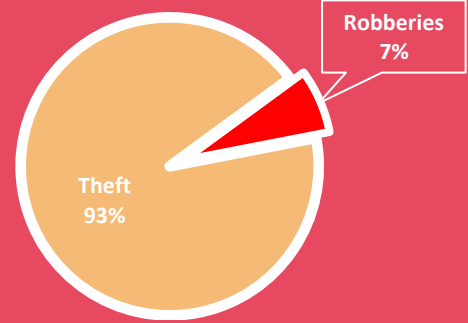

61 Female (♀)
7 Male (♂)

Theft, Robbery & Burglary

Q4 2022

942 Cases

Investigated

Male City: 684
 Addu City: 38
 Fuvahmulah City: 23
 Kulhudhuffushi City: 26
 Other Atolls: 171

Reported	2005
Logged	942
Closed	970
PG	49
Detained	168

Detained Theft & Robbery

♀ 1

♂ 167

Frequently Stolen

Robberies

Armed:	2
Un-armed:	64

Theft

Households:	174
Mobile Phones:	98
Cash:	148
Theft from vehicles:	42
Motorbikes stolen:	71