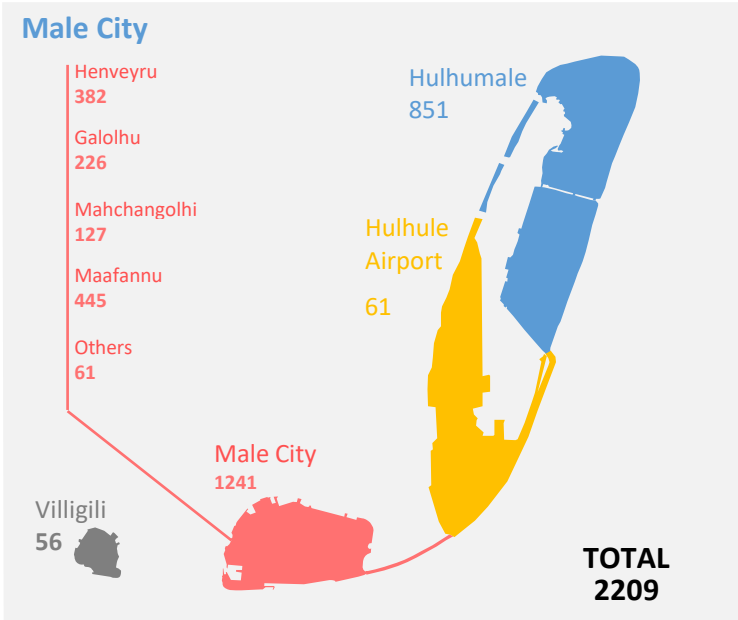

Closed Cases

Q4 2022