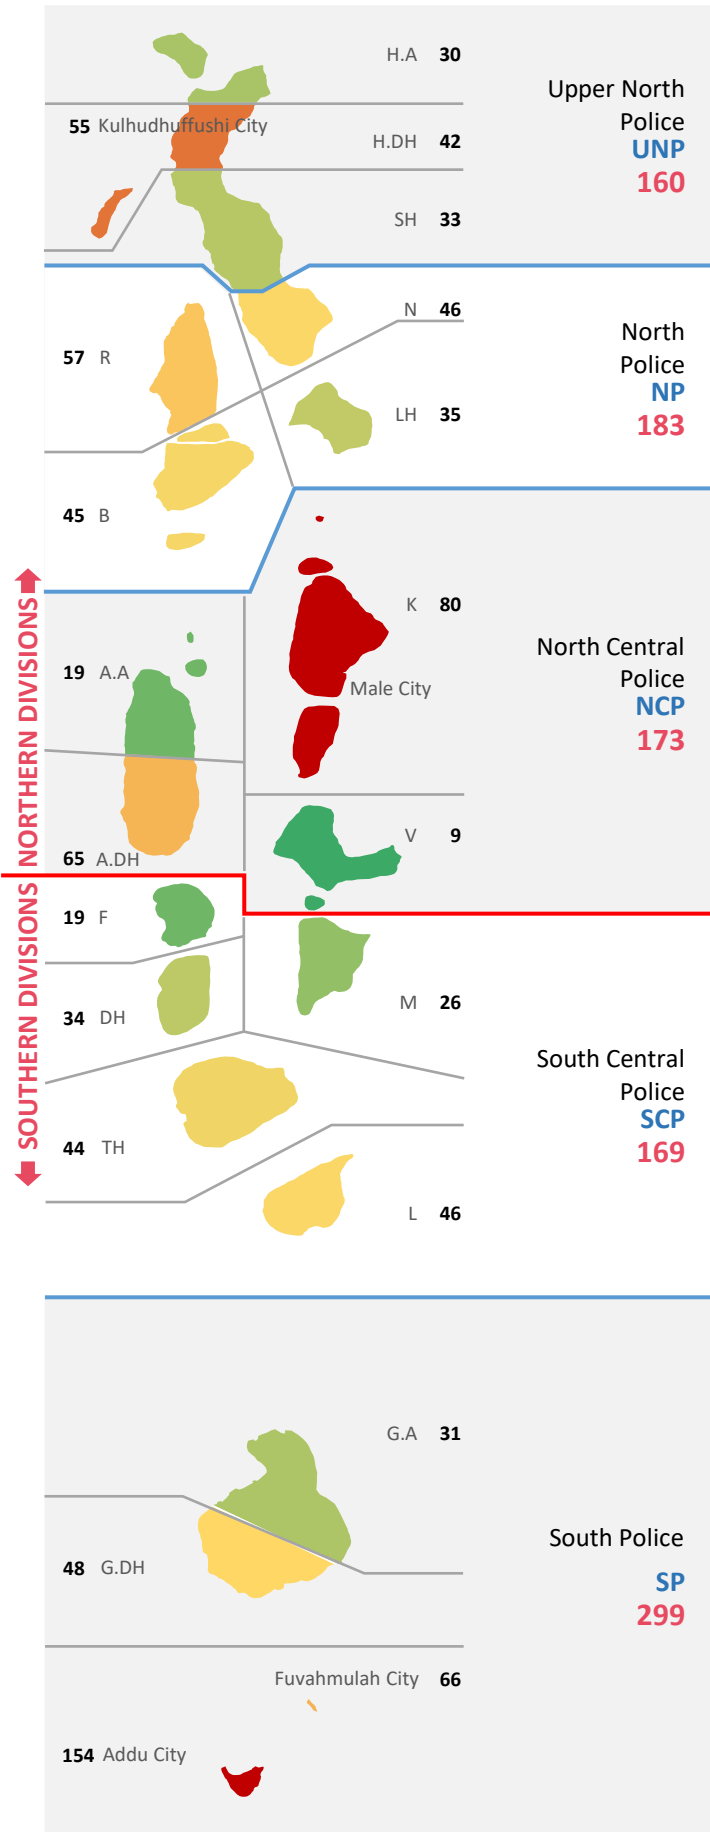

Investigated Cases

Q4 2022