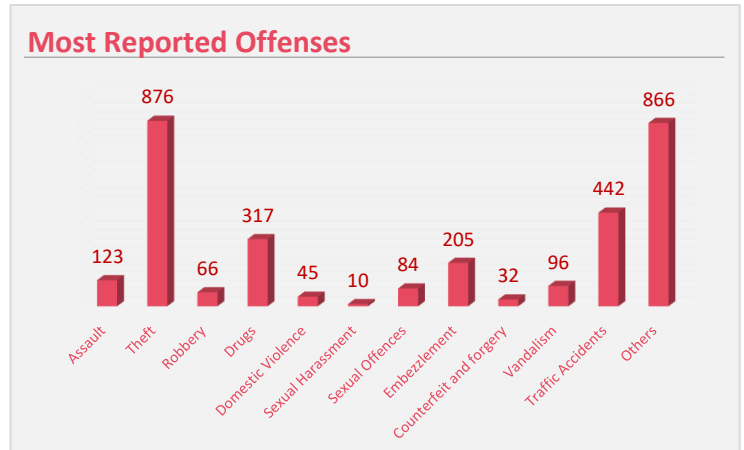

Data Verification: Ali Naseer, Ahmed Niushad, Ahmed Idham

Graphics and Layout: Abdulla Shafiu

Cover Design: Abdulla Shafiu

Table of Contents

- Investigation 4
- Closed Cases 5
- Cases sent to PG 6
- Domestic Violence 7
- Theft, Robbery and Burglary 8
- Road Accidents 9
- Cybercrime, Counterfeiting and Forgery 10
- Crimes against Children 11
- Assault 12
- Drugs 13

Investigated Cases

Q4 2022

Closed Cases

Q4 2022

Cases sent for Prosecution

Q4 2022

Domestic Violence

Q4 2022

45 Cases
Investigated

1 Detained
3 Cases forwarded to PG

Male City: 21
Addu City: 5
Fuvahmulah City: 0
Kulhudhuffushi City: 2

17

Cases involving family members

28

Cases involving spouse

Reported	136
Logged	45
Closed	48
PG	3
Detained	1