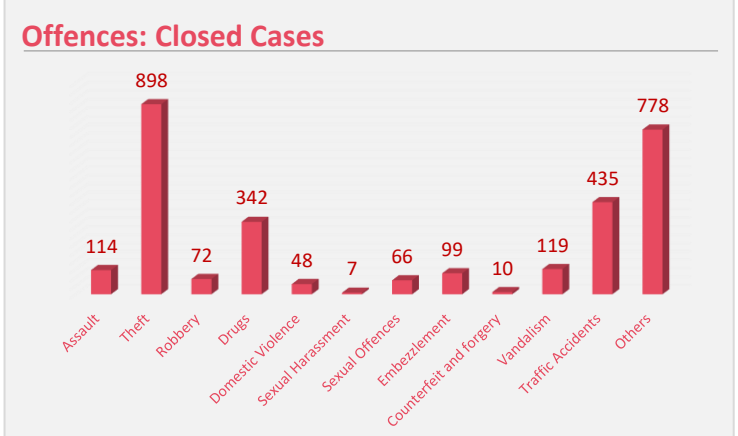

Data Verification: Ali Naseer, Ahmed Niushad, Ahmed Idham

Graphics and Layout: Abdulla Shafiu

Cover Design: Abdulla Shafiu

Table of Contents

- Investigation 4
- Closed Cases 5
- Cases sent to PG 6
- Domestic Violence 7
- Theft, Robbery and Burglary 8
- Road Accidents 9
- Cybercrime, Counterfeiting and Forgery 10
- Crimes against Children 11
- Assault 12
- Drugs 13

Investigated Cases

Q4 2022

Closed Cases

Q4 2022

Cases sent for Prosecution

Q4 2022

Domestic Violence

Q4 2022

45 Cases
Investigated

1 Detained
3 Cases forwarded to PG

Male City: 21
Addu City: 5
Fuvahmulah City: 0
Kulhudhuffushi City: 2

17

Cases involving family members

28

Cases involving spouse

Reported	136
Logged	45
Closed	48
PG	3
Detained	1