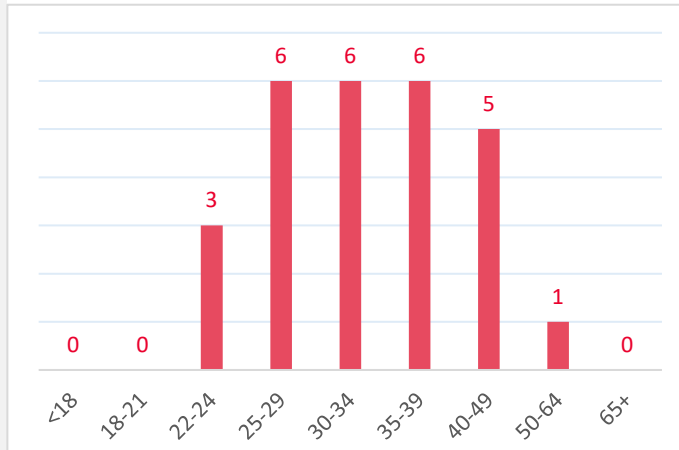

Offender Ages

Victims

Sexual Offences

Q4 2022

94 Cases
Investigated

Rape	1
Sexual assault with minors	51
Prostitution	6
Sexual Harassment	10
Other sexual offences	26

Reported	142	PG	12
Logged	94	Detained	41
Closed	73		