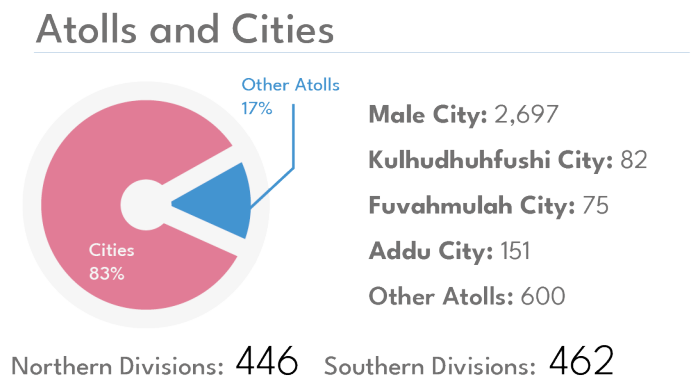

Crime Statistics

17 Gaafu Alifushi
Inhabited Islands
Population: 14,722
Residence: 14,722
Airports: Kooodoo

Q4, 2021

alu Atoll
(2.7%)
hoo Airport

Atoll / Fuvahmulah City
(8%)
ku Airport

Maldives Police Service

Investigated Cases

Q4 2021

Closed Cases

Q4 2021

Male City

Atolls and Cities

Offenses: Investigated Cases

2020 and 2021: Q4

Cases sent for prosecution

Q4 2021

Atolls and Cities

- Male City: 85
- Kulhudhufushi City: 4
- Fuvahmulah City: 8
- Addu City: 16
- Other Atolls: 86

Northern Divisions: 55 Southern Divisions: 59

Offences: Sent to PG

2020 and 2021: Q4

Domestic Violence

Q4 2021

71 Cases

Investigated

Male City: **47**

Addu City: **8**

Fuvahmulah City: **3**