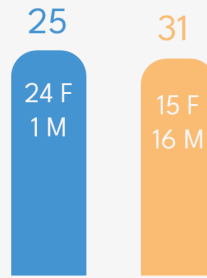

Reported **182**

Logged **71**

Closed **24**

PG **2**

Detained **8**

Offender Ages

Victims

70% **♀** 30% **♂**