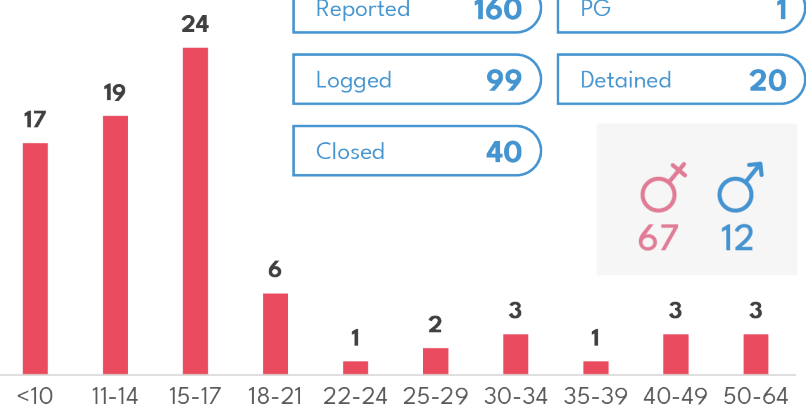

Reported **182**

Logged **71**

Closed **24**

PG **2**

Detained **8**

Offender Ages

Victims

70% **♀** 30% **♂**

Sexual Offences

Q4 2021

99 Cases

Investigated

Rape: **4**

Sexual exploitation of

minors: **62**

Sexual assault: **12**

Sexual Harassment: **13**

Other Sexual

Offences: **8**

Male City: **42**

Addu City: **3**

Fuvahmulah City: **3**

Kulhudhufushi City: **4**

Other Atolls: **47**

HA	1	Lh	2	F	1
HDh	6	K	4	Dh	0
Sh	4	AA	2	Th	5
N	5	ADh	2	L	5
R	2	V	0	Ga	3
B	2	M	0	GDh	3

Victims

Cases

Reported **160**

Logged **99**

Closed **40**

PG **1**

Detained **20**