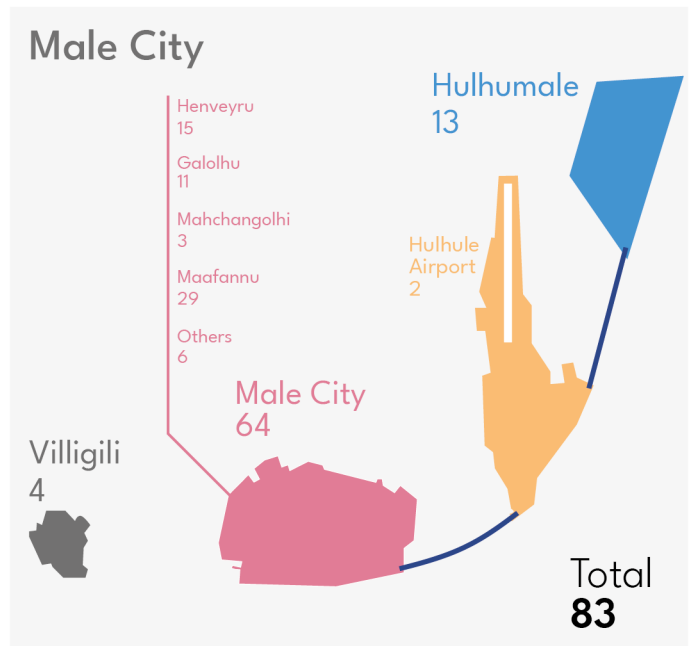

Child Victims

Age

Assault

06-10 1

11-14 6

15-17 1

Domestic Violence

<5 3

Threaten 8

Drugs 1

Pornography 1

Sexual Offences 65

Bullying 3

Suicides: Attempted 2

Physical Assault Cases

Q4 2021

Atolls and Cities

- Male City: 83
- Kulhudhufushi City: 1
- Fuvahmulah City: 3
- Addu City: 14
- Other Atolls: 38

Northern Divisions Total: 25 Southern Divisions Total: 31

Cases

Detained

53 Locals
7 Foreign Nationals

Drug Cases

Q4 2021

Male City

Atolls and Cities

- Male City: 162
- Kulhudhufushi City: 4
- Fuvahmulah City: 6
- Addu City: 10
- Other Atolls: 88

Northern Divisions Total: 61 Southern Divisions Total: 47

Seized Drugs