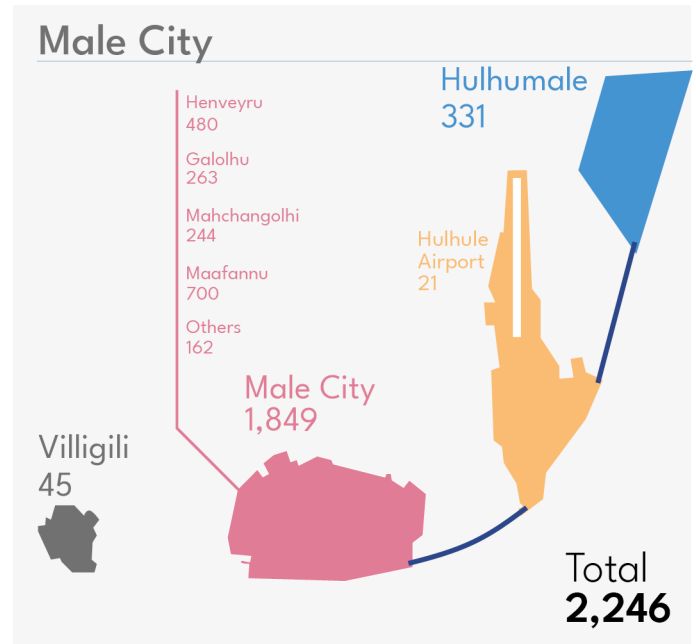

Investigated Cases

Q4 2021

Closed Cases

Q4 2021

Male City

Atolls and Cities

Offenses: Investigated Cases

2020 and 2021: Q4

Cases sent for prosecution

Q4 2021

Atolls and Cities

- Male City: 85
- Kulhudhufushi City: 4
- Fuvahmulah City: 8
- Addu City: 16
- Other Atolls: 86

Northern Divisions: 55 Southern Divisions: 59

Offences: Sent to PG

2020 and 2021: Q4

Domestic Violence

Q4 2021

71 Cases

Investigated

Male City: **47**

Addu City: **8**

Fuvahmulah City: **3**