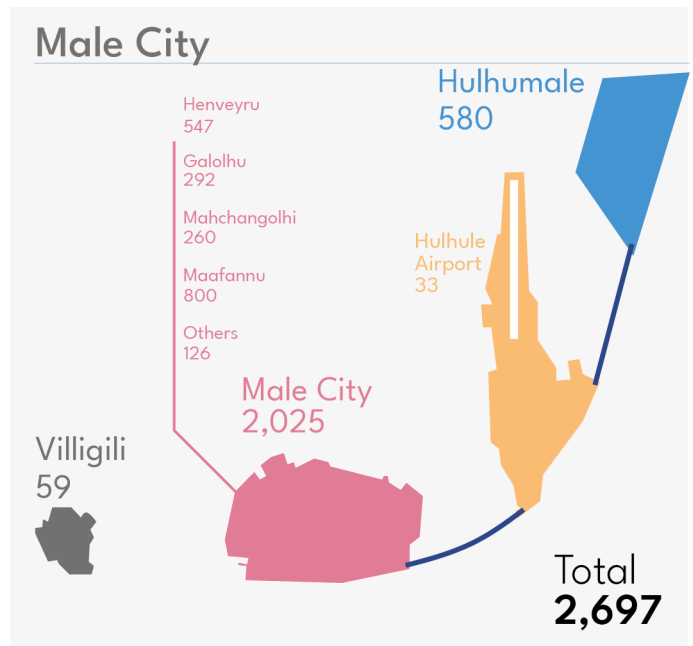

Investigated Cases

Q4 2021