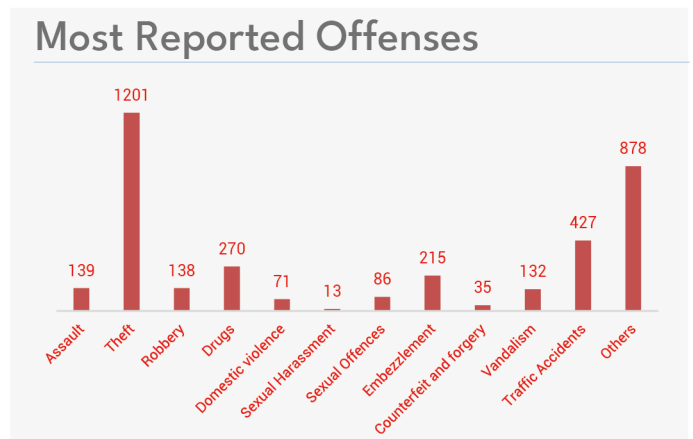

Data Verification: Ali Naseer, Ahmed Niushad, Ahmed Idham

Graphics and Layout: Shafee Shafeeq

Editor: Ahmed Shifau

Cover Design: Shafee Shafeeq

Table of Contents

- Investigated Cases.....4
- Closed Cases.....5
- Cases sent to PG.....6
- Domestic Violence.....7
- Theft, Robbery and Burglary.....8
- Road Accidents.....9
- Cybercrime, Counterfeiting and Forgery.....10
- Crimes against Children.....11
- Assault.....12
- Drugs.....13

Investigated Cases

Q4 2021

Closed Cases

Q4 2021

Male City

Atolls and Cities

Offenses: Investigated Cases

2020 and 2021: Q4

2020 and 2021: Q4

Domestic Violence

Q4 2021

71 Cases

Investigated

Male City: **47**

Addu City: **8**

Fuvahmulah City: **3**