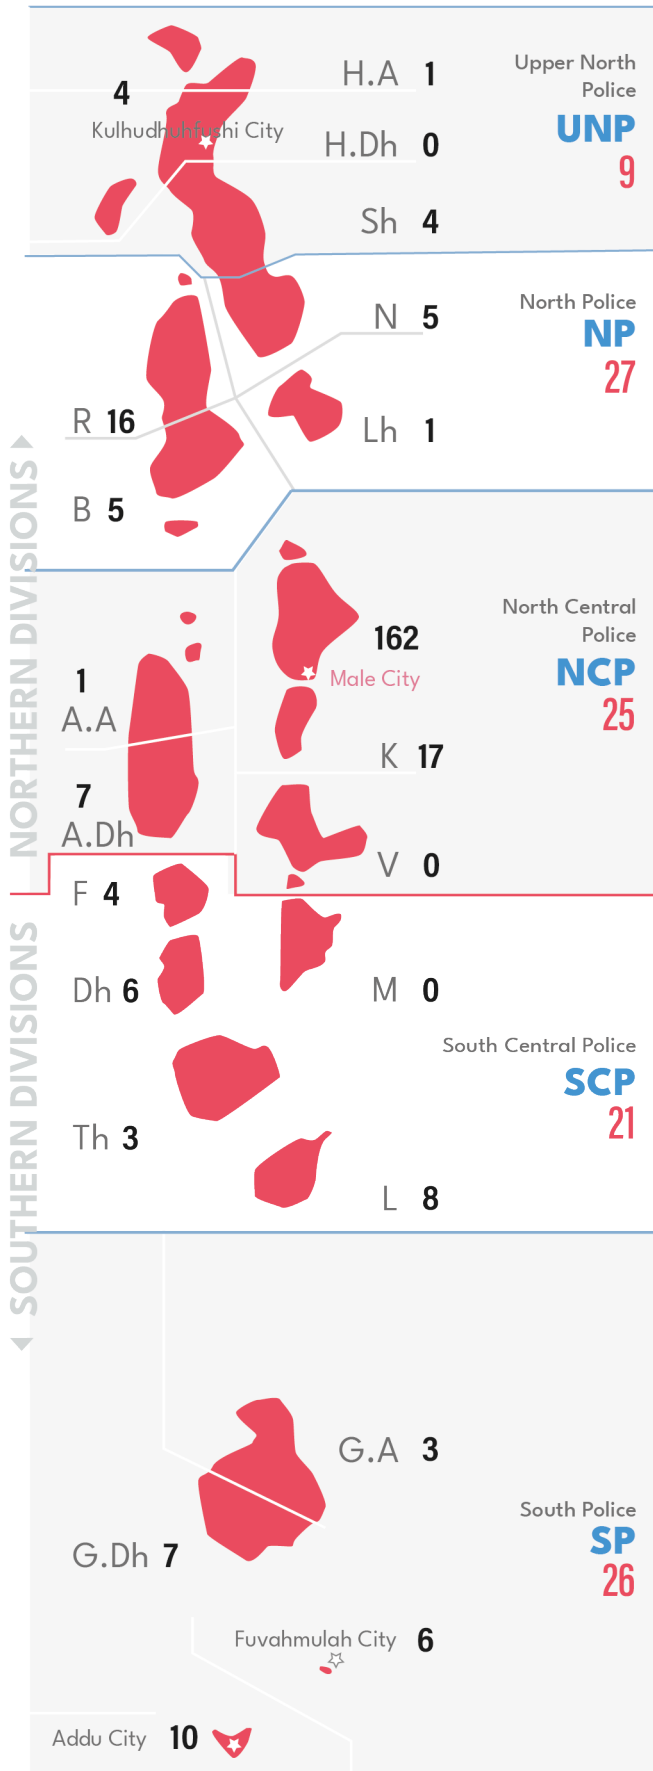

Child Victims

Age

Assault

06-10 1

11-14 6

15-17 1

Domestic Violence

<5 3

Atolls and Cities

- Male City: 83
- Kulhudhufushi City: 1
- Fuvahmulah City: 3
- Addu City: 14
- Other Atolls: 38

Northern Divisions Total: 25 Southern Divisions Total: 31

Cases

Detained

53 Locals
7 Foreign Nationals

Drug Cases

Q4 2021

Male City

Atolls and Cities

- Male City: 162
- Kulhudhufushi City: 4
- Fuvahmulah City: 6
- Addu City: 10
- Other Atolls: 88

Northern Divisions Total: 61 Southern Divisions Total: 47

Seized Drugs

Cannabis	2,306 grams	Heroin	367 Kilograms
Cocaine	1,0823 grams	Others	270 grams

Cases

Reported	1,029	Closed	280
Logged	270	PG	105
		Detained	192

Detained 192

188 ♂ 4 ♀

Locals 170 Foreigners 22

Crime Statistics