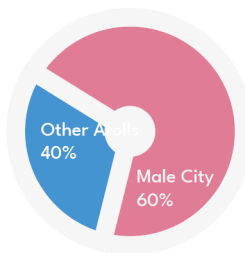

Drug Cases

Q4 2021

Male City

Atolls and Cities

- Male City: 162
- Kulhudhufushi City: 4
- Fuvahmulah City: 6
- Addu City: 10
- Other Atolls: 88

Northern Divisions Total: 61 Southern Divisions Total: 47

Seized Drugs