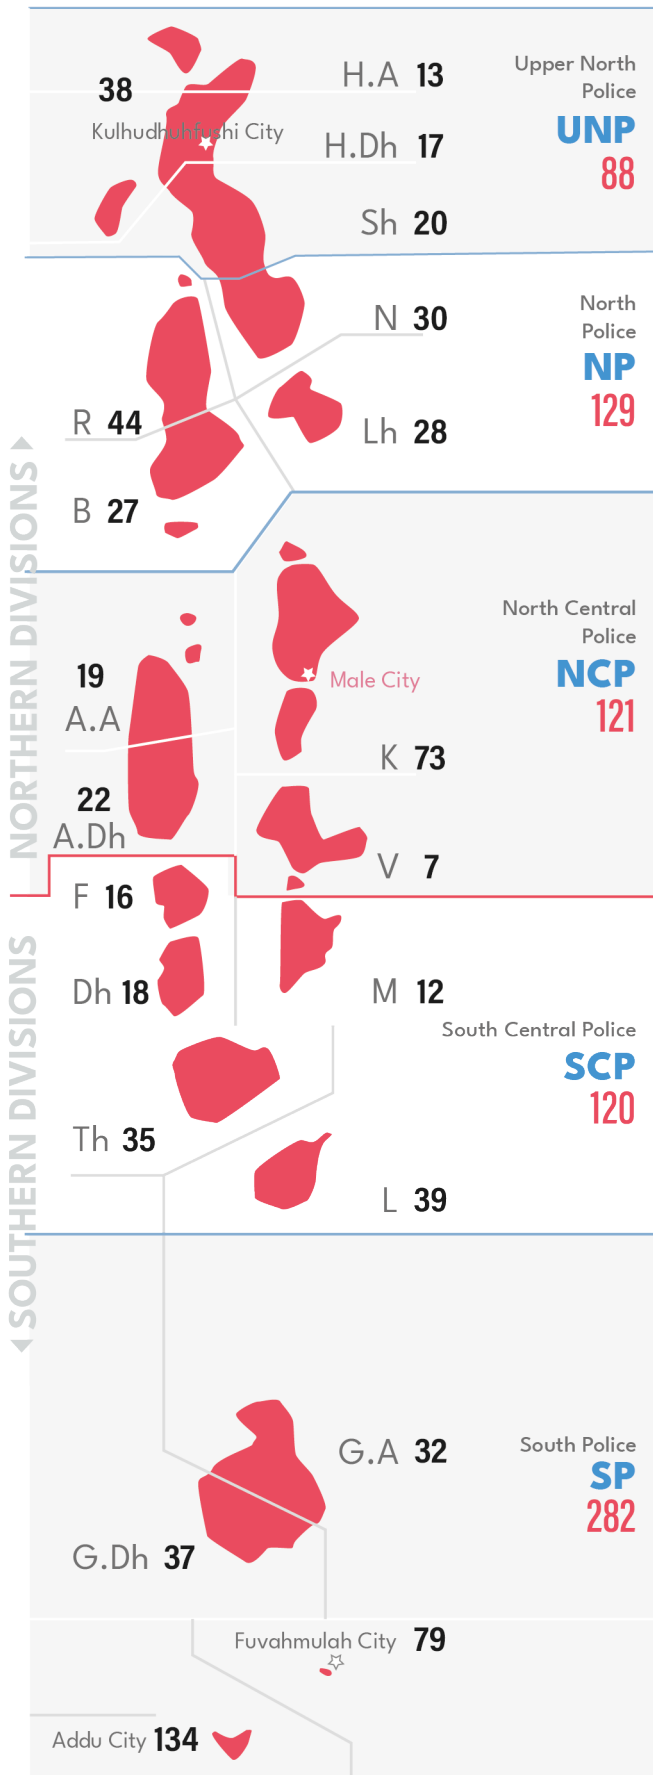

Investigated Cases

Q4 2021

Closed Cases

Q4 2021

Male City

Atolls and Cities

Offenses: Investigated Cases

2020 and 2021: Q4

Cases sent for prosecution

Q4 2021

Atolls and Cities

- Male City: 85
- Kulhudhufushi City: 4
- Fuvahmulah City: 8
- Addu City: 16
- Other Atolls: 86

Northern Divisions: 55 Southern Divisions: 59

Offences: Sent to PG

2020 and 2021: Q4

Domestic Violence

Q4 2021

71 Cases

Investigated

Male City: **47**

Addu City: **8**

Fuvahmulah City: **3**

Sexual Harassment: **13**

Other Sexual

Offences: **8**

Male City: **42**

Addu City: **3**

Fuvahmulah City: **3**

Kulhudhufushi City: **4**

Other Atolls: **47**