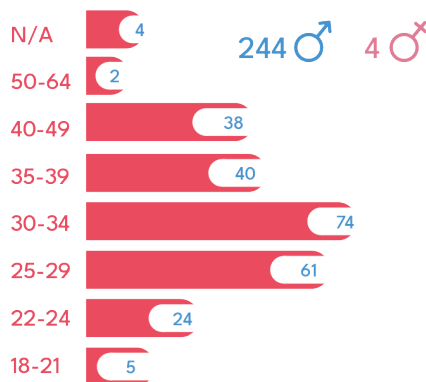

Detained Theft and Robbery