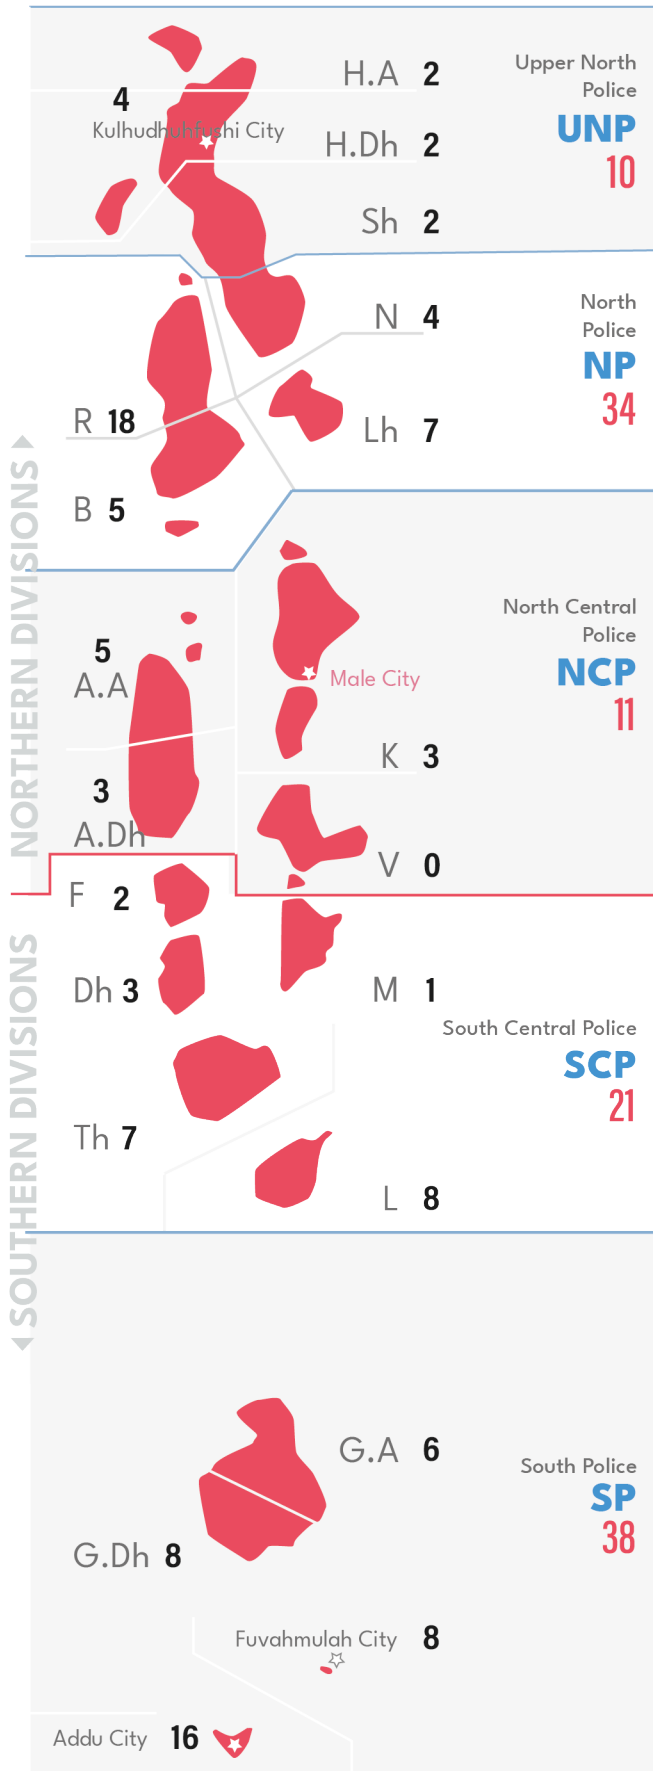

Investigated Cases

Q4 2021

Closed Cases

Q4 2021

Male City

Atolls and Cities

Offenses: Investigated Cases

2020 and 2021: Q4

Cases sent for prosecution

Q4 2021

Atolls and Cities

- Male City: 85
- Kulhudhufushi City: 4
- Fuvahmulah City: 8
- Addu City: 16
- Other Atolls: 86

Northern Divisions: 55 Southern Divisions: 59

Offences: Sent to PG

2020 and 2021: Q4

Domestic Violence

Q4 2021

71 Cases

Investigated

Male City: **47**

Addu City: **8**

Fuvahmulah City: **3**

Kulhudhufushi City: **4**

46

Cases Involving family members

25

Cases Involving Spouse

8 Detained

2 cases forwarded to PG

Cases