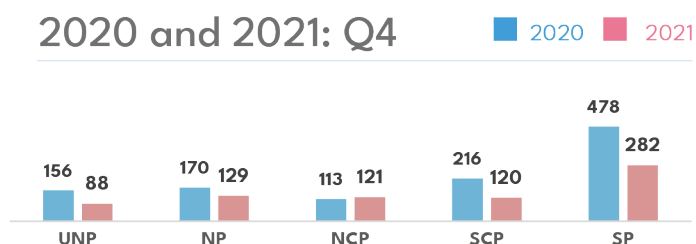

Investigated Cases

Q4 2021

Closed Cases

Q4 2021

Male City

Atolls and Cities

Offenses: Investigated Cases

2020 and 2021: Q4

Cases sent for prosecution

Q4 2021

Atolls and Cities

- Male City: 85
- Kulhudhufushi City: 4
- Fuvahmulah City: 8
- Addu City: 16
- Other Atolls: 86

Northern Divisions: 55 Southern Divisions: 59

Offences: Sent to PG

2020 and 2021: Q4

Domestic Violence

Q4 2021

71 Cases

Investigated

Male City: **47**

Addu City: **8**

Fuvahmulah City: **3**