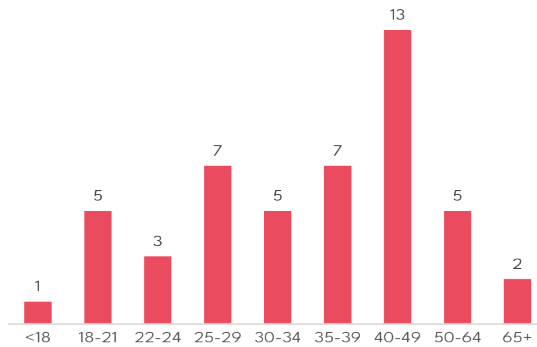

Reported **182**

Logged **71**

Closed **24**

PG **2**

Detained **8**

Offender Ages

Victims

70% **♀** 30% **♂**

Child Victims

Age

Assault

06-10 1

11-14 6

15-17 1

Domestic Violence

<5 3