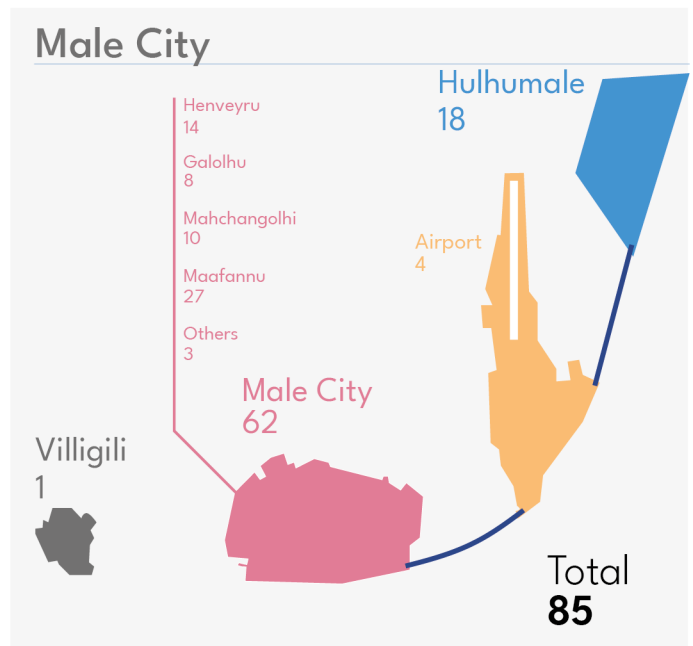

Cases sent for prosecution

Q4 2021

Atolls and Cities

- Male City: 85
- Kulhudhufushi City: 4
- Fuvahmulah City: 8
- Addu City: 16
- Other Atolls: 86

Northern Divisions: 55 Southern Divisions: 59

Offences: Sent to PG

2020 and 2021: Q4

Domestic Violence

Q4 2021

71 Cases

Investigated

Male City: **47**

Addu City: **8**

Fuvahmulah City: **3**