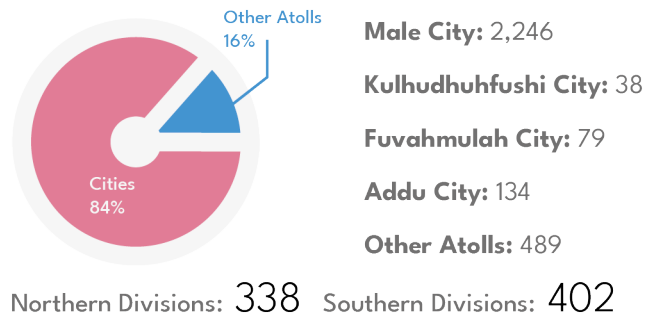

Investigated Cases

Q4 2021

Closed Cases

Q4 2021

Male City

Atolls and Cities

Offenses: Investigated Cases

2020 and 2021: Q4

Cases sent for prosecution

Q4 2021

Atolls and Cities

- Male City: 85
- Kulhudhufushi City: 4
- Fuvahmulah City: 8
- Addu City: 16
- Other Atolls: 86

Northern Divisions: 55 Southern Divisions: 59

Offences: Sent to PG

2020 and 2021: Q4

Domestic Violence

Q4 2021

71 Cases

Investigated

Male City: **47**

Addu City: **8**

Fuvahmulah City: **3**