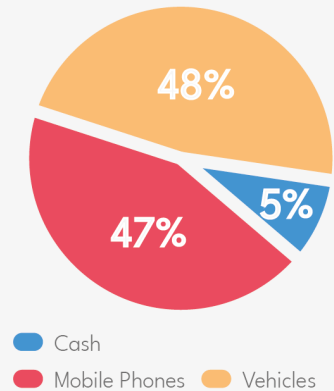

Frequently stolen