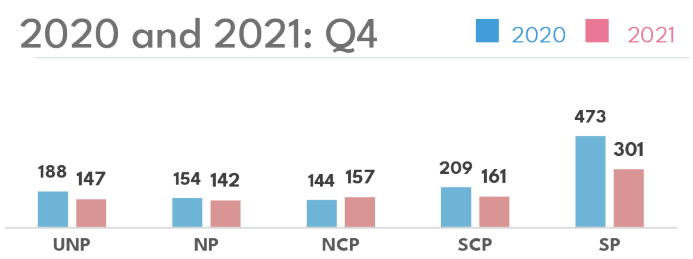

Data Verification: Ali Naseer, Ahmed Niushad, Ahmed Idham

Graphics and Layout: Shafee Shafeeq

Editor: Ahmed Shifau

Cover Design: Shafee Shafeeq

Table of Contents

- Investigated Cases.....4
- Closed Cases.....5
- Cases sent to PG.....6
- Domestic Violence.....7
- Theft, Robbery and Burglary.....8
- Road Accidents.....9
- Cybercrime, Counterfeiting and Forgery.....10
- Crimes against Children.....11
- Assault.....12
- Drugs.....13

Investigated Cases

Q4 2021

Closed Cases

Q4 2021

Male City

Atolls and Cities

Offenses: Investigated Cases

2020 and 2021: Q4