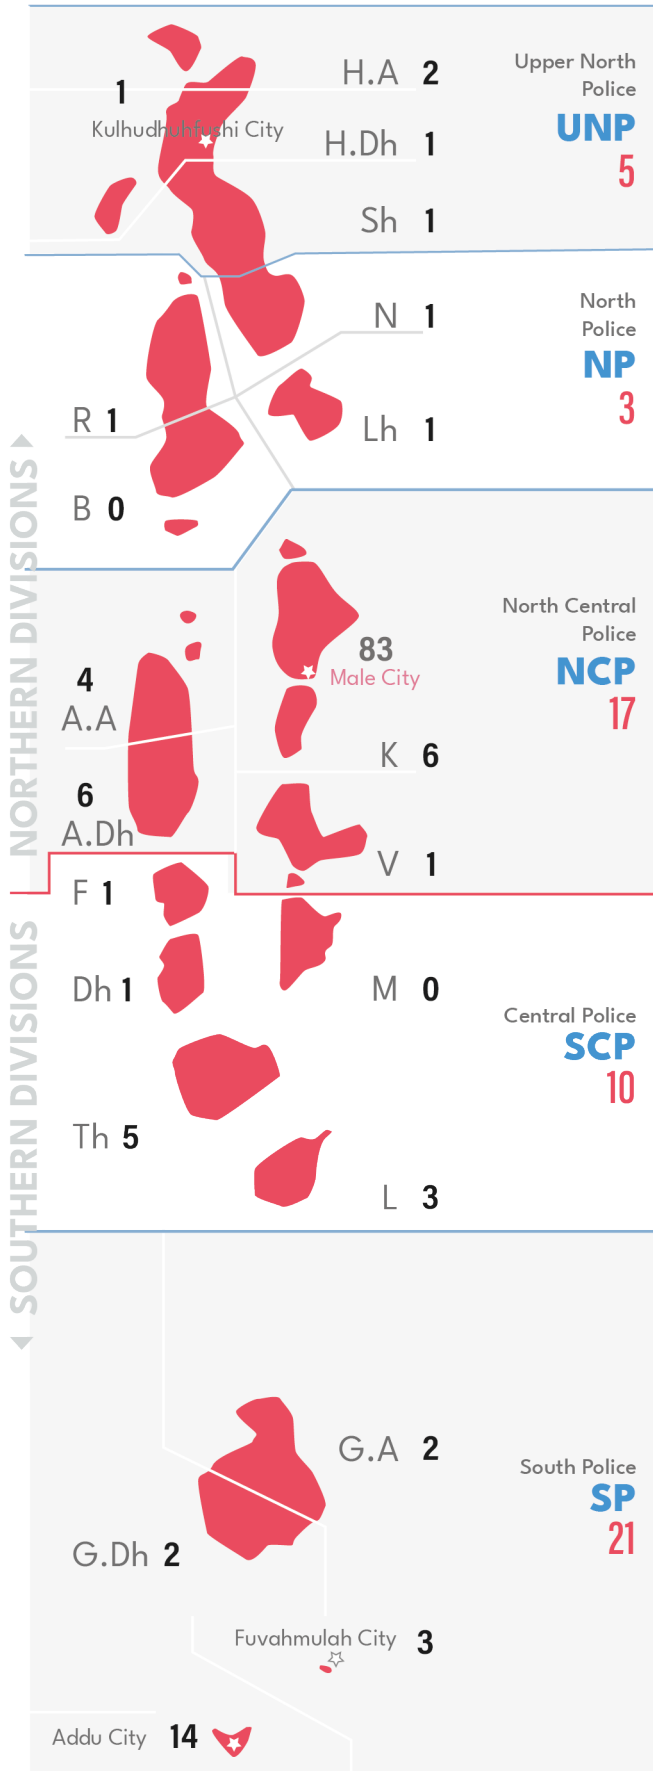

Child Victims

Age

Assault

06-10 1

11-14 6

15-17 1

Domestic Violence

<5 3

Threaten 8

Drugs 1

Pornography 1

Sexual Offences 65

Bullying 3

Suicides: Attempted 2

Physical Assault Cases

Q4 2021

Atolls and Cities

- Male City: 83
- Kulhudhufushi City: 1
- Fuvahmulah City: 3
- Addu City: 14
- Other Atolls: 38

Northern Divisions Total: 25 Southern Divisions Total: 31

Cases

Detained

53 Locals
7 Foreign Nationals

Drug Cases

Q4 2021

Male City

Atolls and Cities

- Male City: 162
- Kulhudhufushi City: 4
- Fuvahmulah City: 6
- Addu City: 10
- Other Atolls: 88

Northern Divisions Total: 61 Southern Divisions Total: 47

Seized Drugs