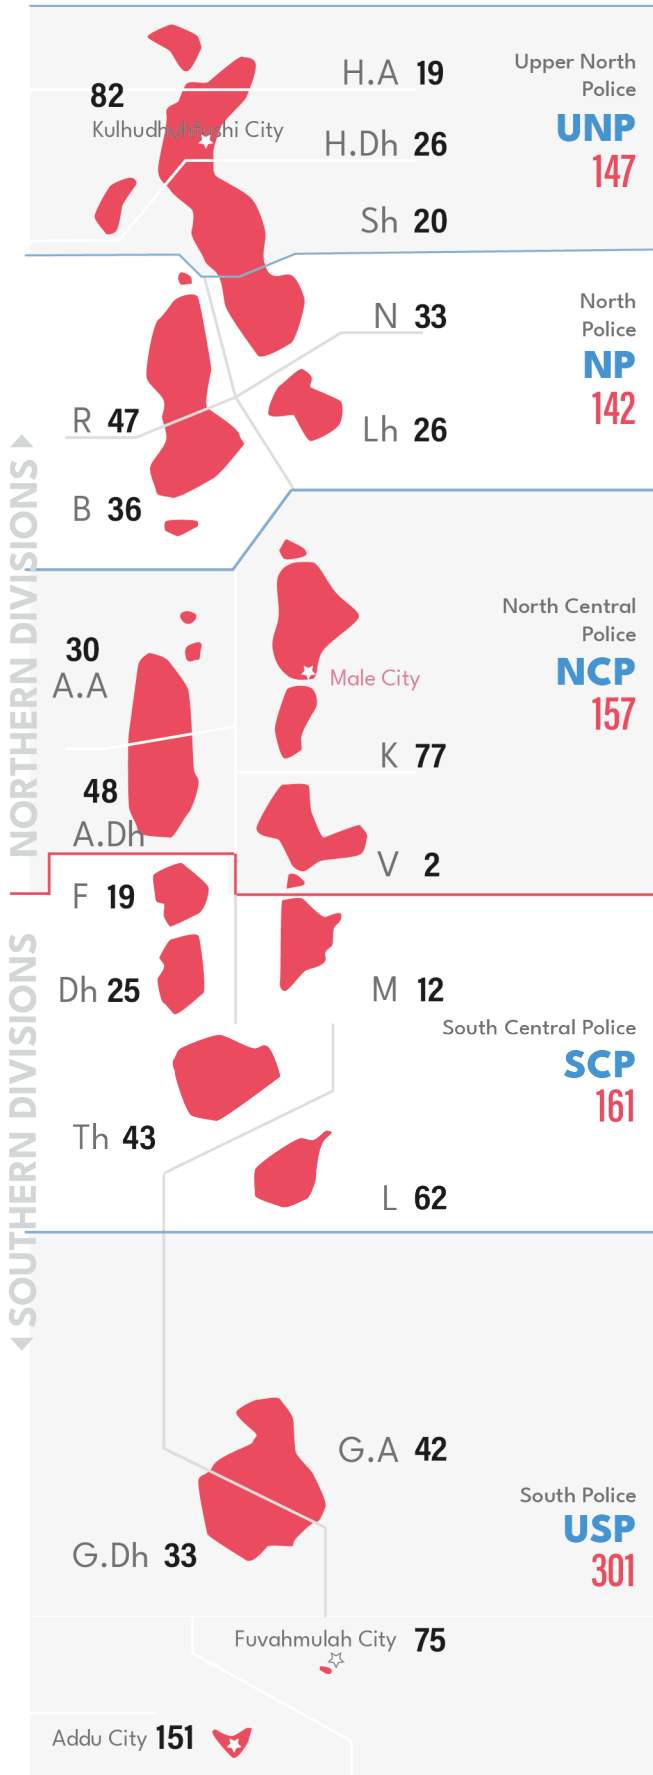

Investigated Cases

Q4 2021