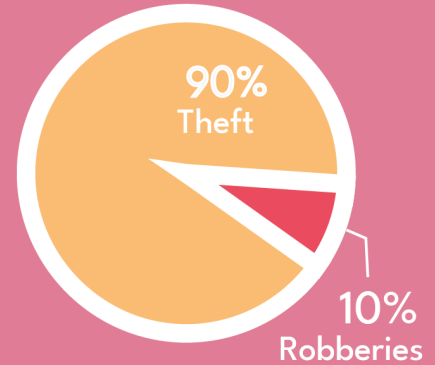

Theft, Robbery & Burglary

Q4 2021

1,339 Cases

Investigated

4% Cases Sent for Prosecution

Male City: **1,127**

Addu City: **46**

Fuvahmulah City: **28**

Kulhudhufushi City: **25**

Other Atolls: **113**