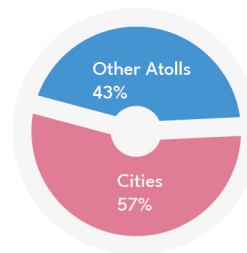

Investigated Cases

Q4 2021

Closed Cases

Q4 2021

Male City

Atolls and Cities

Offenses: Investigated Cases

2020 and 2021: Q4

Cases sent for prosecution

Q4 2021

Atolls and Cities

- Male City: 85
- Kulhudhufushi City: 4
- Fuvahmulah City: 8
- Addu City: 16
- Other Atolls: 86

Northern Divisions: 55 Southern Divisions: 59

Offences: Sent to PG

2020 and 2021: Q4

Domestic Violence

Q4 2021

71 Cases

Investigated

Male City: **47**

Addu City: **8**

Fuvahmulah City: **3**