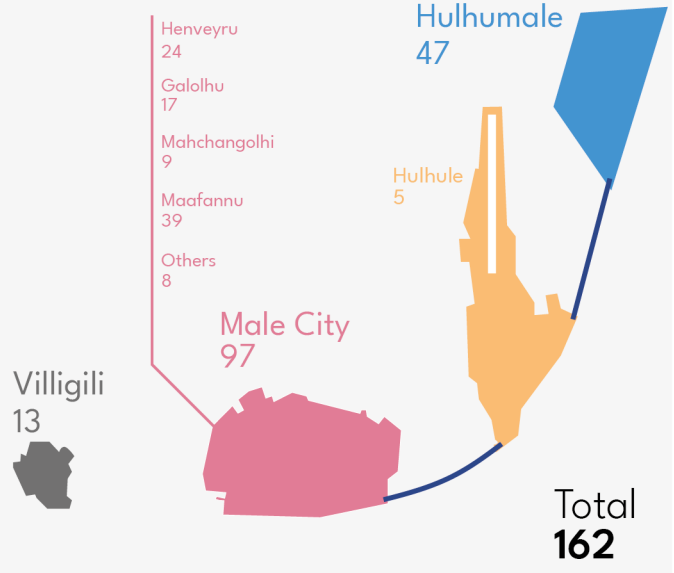

Sexual Harassment: **13**

Other Sexual

Offences: **8**

Male City: **42**

Addu City: **3**

Fuvahmulah City: **3**

Kulhudhufushi City: **4**

Other Atolls: **47**

Child Victims

Age

Assault

06-10 1

11-14 6

15-17 1

Domestic Violence

<5 3

Atolls and Cities

- Male City: 83
- Kulhudhufushi City: 1
- Fuvahmulah City: 3
- Addu City: 14
- Other Atolls: 38

Northern Divisions Total: 25 Southern Divisions Total: 31

Cases

Detained

53 Locals
7 Foreign Nationals

Drug Cases

Q4 2021

Male City

Atolls and Cities

- Male City: 162
- Kulhudhufushi City: 4
- Fuvahmulah City: 6
- Addu City: 10
- Other Atolls: 88

Northern Divisions Total: 61 Southern Divisions Total: 47

Seized Drugs