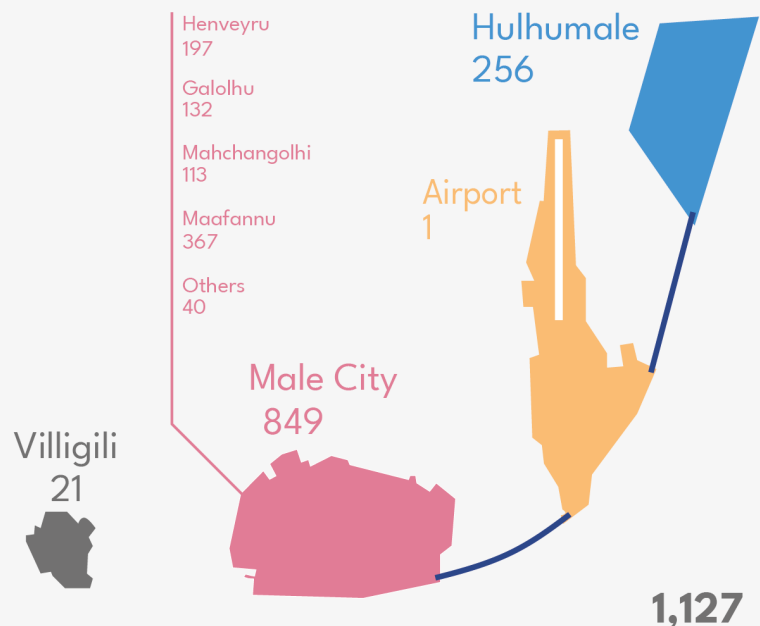

Mobile Phones: 181

Cash: 20

Theft from Sea Vessels: 20

Motorbikes stolen: 166

Burglary 56

Houses: 12

Others: 17

Shops: 27

Male City: Robbery and Theft

Road Accidents

Q4 2021

428 Accidents
Investigated

1 Death **79 Injuries**

Male City: **406**

Addu City: **8**

Fuvahmulah City: **1**

Kulhudhufushi City: **7**

Other Atolls: **6**

Motorbikes

294

Pedestrians

16

Heavy Vehicles

2

Atolls and Cities

- Male City: 83
- Kulhudhufushi City: 1
- Fuvahmulah City: 3
- Addu City: 14
- Other Atolls: 38

Northern Divisions Total: 25 Southern Divisions Total: 31

Cases

Detained

53 Locals
7 Foreign Nationals