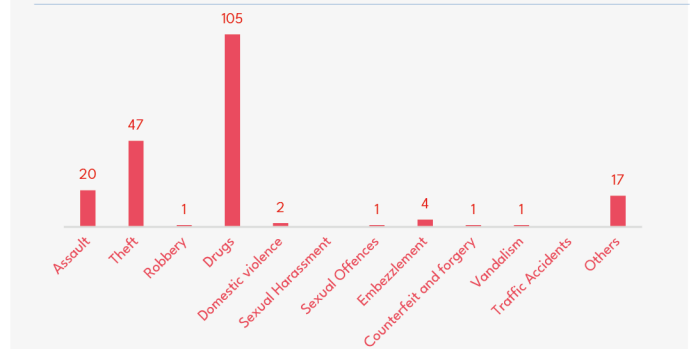

Investigated Cases

Q4 2021

Closed Cases

Q4 2021

Male City

Atolls and Cities

Offenses: Investigated Cases

2020 and 2021: Q4

Cases sent for prosecution

Q4 2021

Atolls and Cities

- Male City: 85
- Kulhudhufushi City: 4
- Fuvahmulah City: 8
- Addu City: 16
- Other Atolls: 86

Northern Divisions: 55 Southern Divisions: 59

Offences: Sent to PG

2020 and 2021: Q4

Domestic Violence

Q4 2021

71 Cases

Investigated

Male City: **47**

Addu City: **8**

Fuvahmulah City: **3**