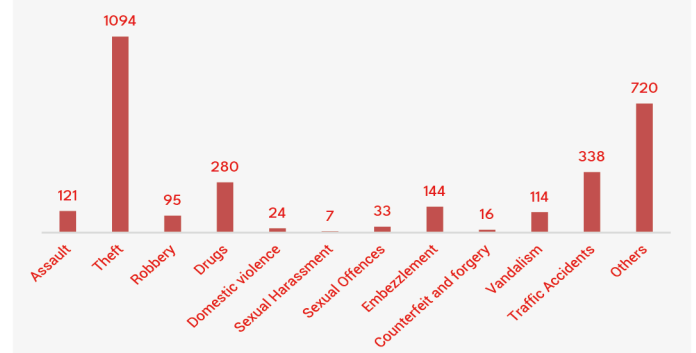

Data Verification: Ali Naseer, Ahmed Niushad, Ahmed Idham

Graphics and Layout: Shafee Shafeeq

Editor: Ahmed Shifau

Cover Design: Shafee Shafeeq

Table of Contents

- Investigated Cases.....4
- Closed Cases.....5
- Cases sent to PG.....6
- Domestic Violence.....7
- Theft, Robbery and Burglary.....8
- Road Accidents.....9
- Cybercrime, Counterfeiting and Forgery.....10
- Crimes against Children.....11
- Assault.....12
- Drugs.....13

Investigated Cases

Q4 2021

Closed Cases

Q4 2021

Male City

Atolls and Cities

Offenses: Investigated Cases

2020 and 2021: Q4

Cases sent for prosecution

Q4 2021

Atolls and Cities

- Male City: 85
- Kulhudhufushi City: 4
- Fuvahmulah City: 8
- Addu City: 16
- Other Atolls: 86

Northern Divisions: 55 Southern Divisions: 59

Offences: Sent to PG

2020 and 2021: Q4

Domestic Violence

Q4 2021

71 Cases

Investigated

Male City: **47**

Addu City: **8**

Fuvahmulah City: **3**