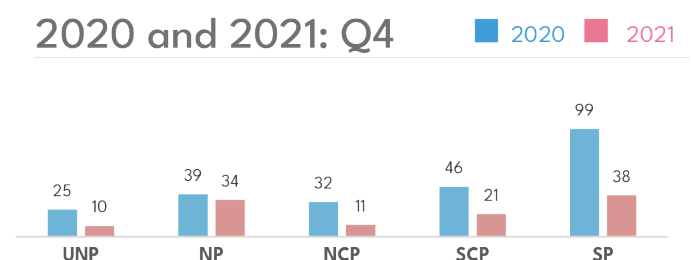

Investigated Cases

Q4 2021

Closed Cases

Q4 2021

Male City

Atolls and Cities

Offenses: Investigated Cases

2020 and 2021: Q4

Cases sent for prosecution

Q4 2021

Atolls and Cities

- Male City: 85
- Kulhudhufushi City: 4
- Fuvahmulah City: 8
- Addu City: 16
- Other Atolls: 86

Northern Divisions: 55 Southern Divisions: 59

Offences: Sent to PG

2020 and 2021: Q4

Domestic Violence

Q4 2021

71 Cases

Investigated

Male City: **47**

Addu City: **8**

Fuvahmulah City: **3**