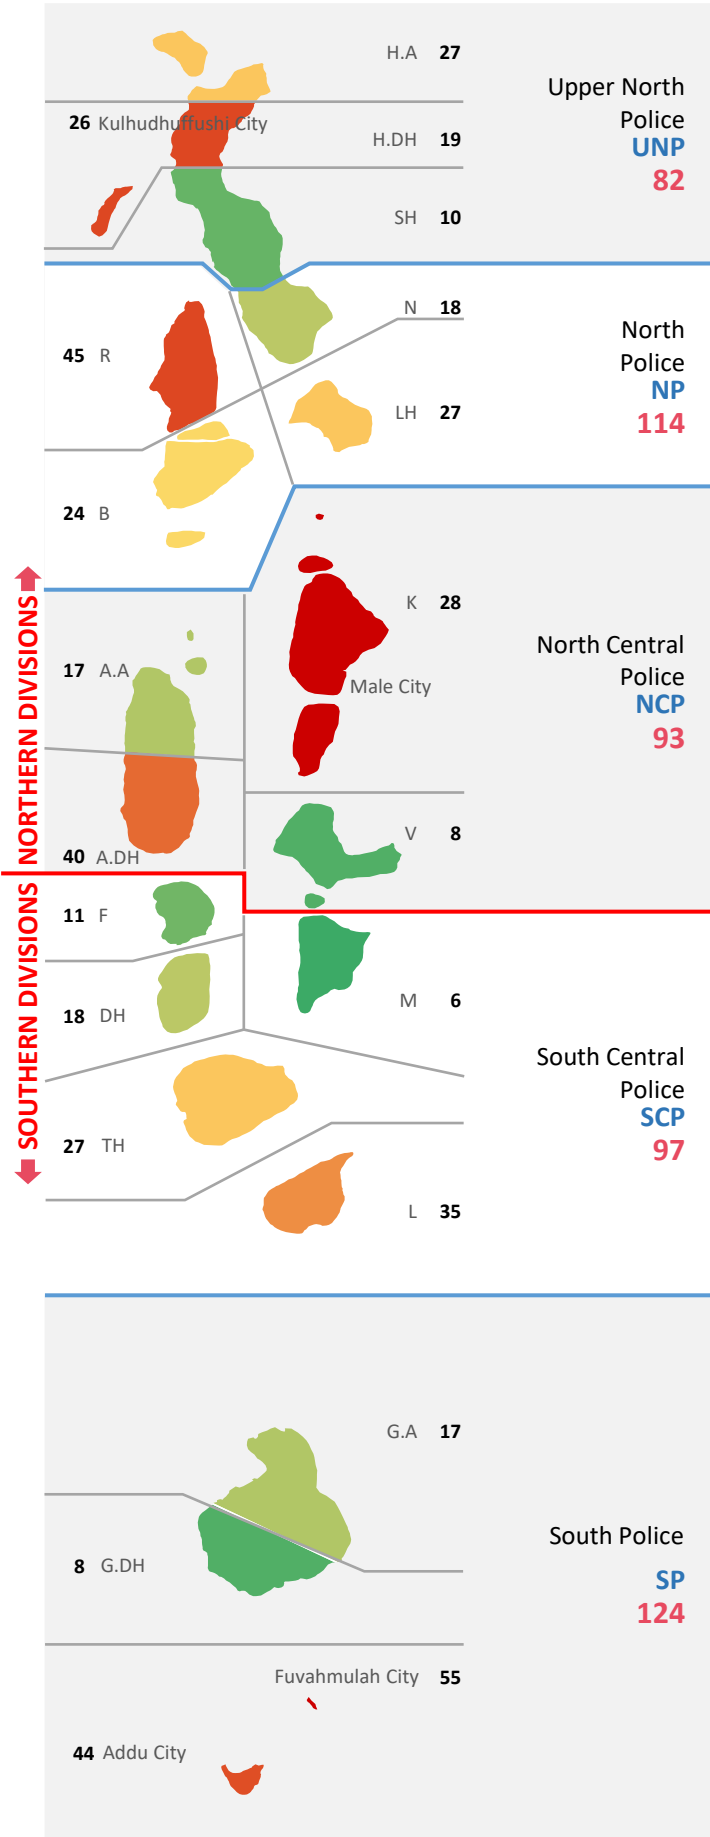

Closed Cases

Q2 2023