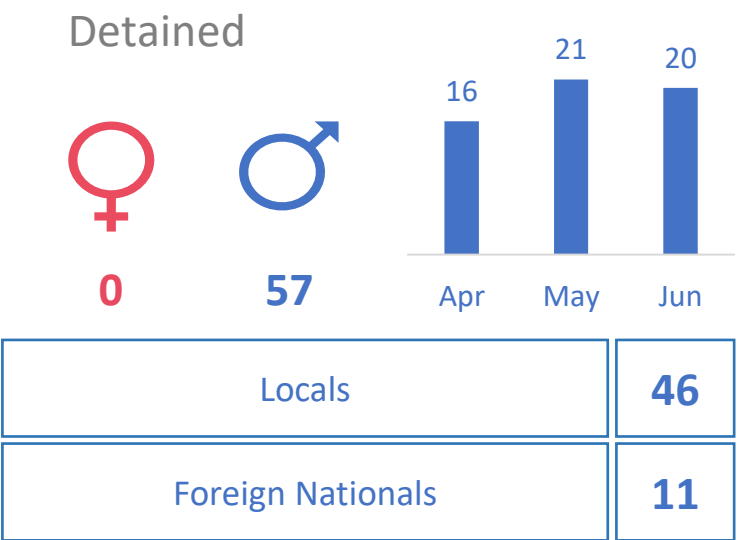

Physical Assault

Q2 2023