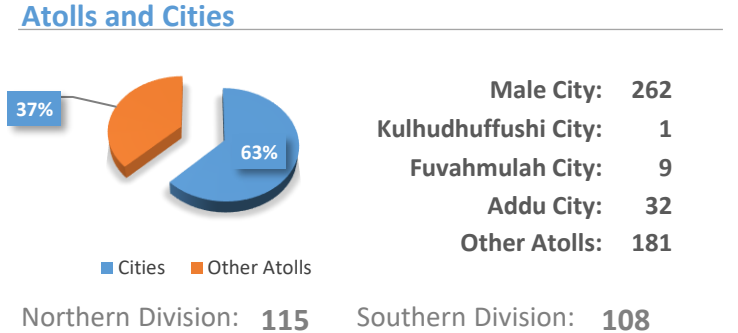

Drugs

Q2 2023