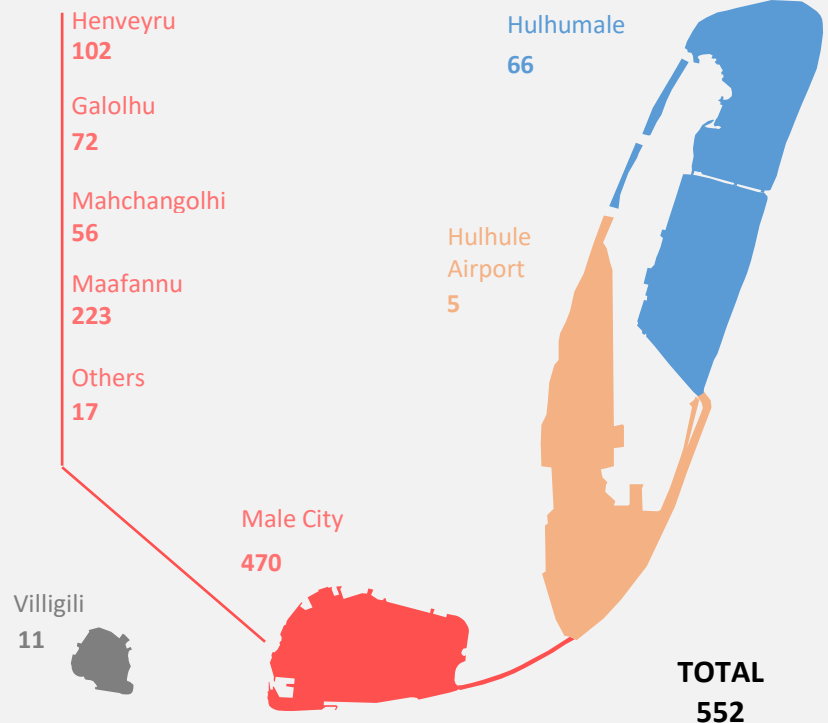

### Frequently Stolen

### Robberies

Armed:	6
Un-armed:	58

### Male City