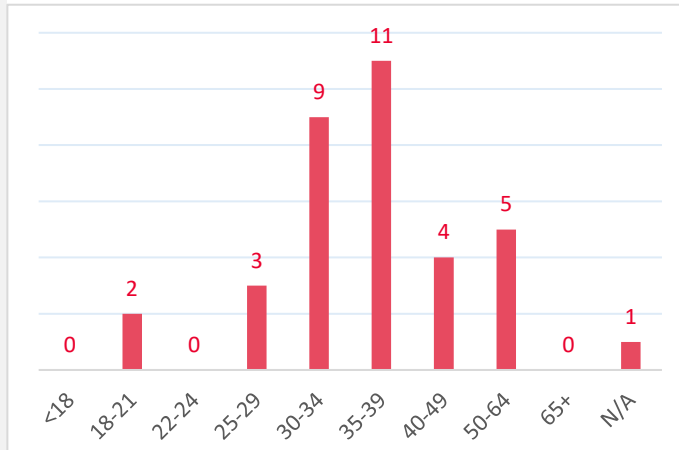

Kulhudhuffushi City: 0

**19**

Cases involving family members

**33**

Cases involving spouse

Reported	182
Logged	52
Closed	18
PG	0
Detained	6

## Offender Ages