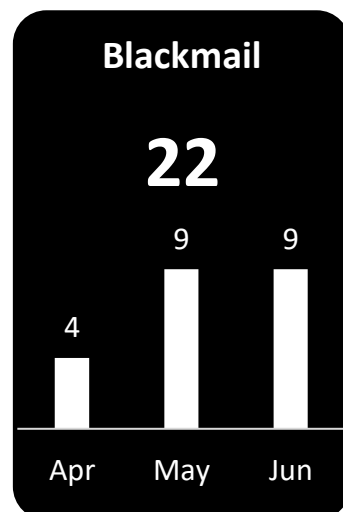

Cybercrime, Counterfeiting, Forgery, Embezzlement & Blackmailing

Q2 2023

Cybercrime

Credit / Debit Card Fraud	16
Hacking	6
Identity Theft	0
Others	4

Counterfeit & Forgery

Producing Counterfeit documents	15
Counterfeiting MVR	2
Counterfeiting USD	4
Others	8

Threats 141 Cases Investigated

Death Threats	37
Threats over SMS	3
Threats over Phone	8
Threats using weapons	8
Threats to property	6
Blackmailing using nudes	17
Threats over Internet	1
Threats using other means	59
Threatening a Police officer	2

Reported	408
Logged	141
Closed	54
PG	5
Detained	19