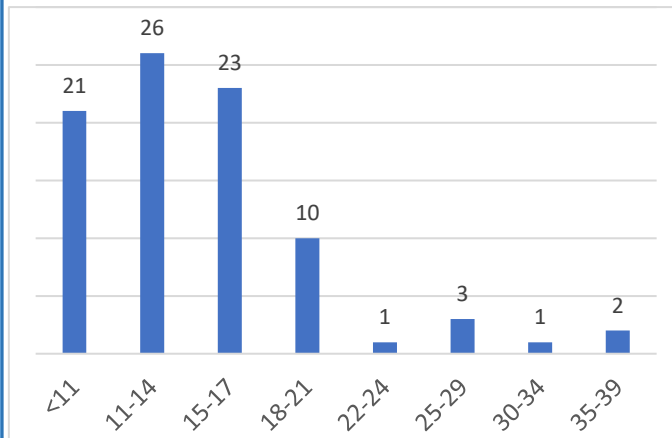

Victims

Male City : 42
Addu City : 2
Fuvahmulah City : 3
Kulhudhuffushi City : 3
Other Atolls : 39

HA : 3	ADH : 0
HDH : 2	V : 1
SH : 3	M : 1
N : 2	F : 3
R : 4	DH : 3
B : 1	TH : 1
LH : 0	L : 3
K : 4	GA : 3
AA : 3	GDH : 2

54

33