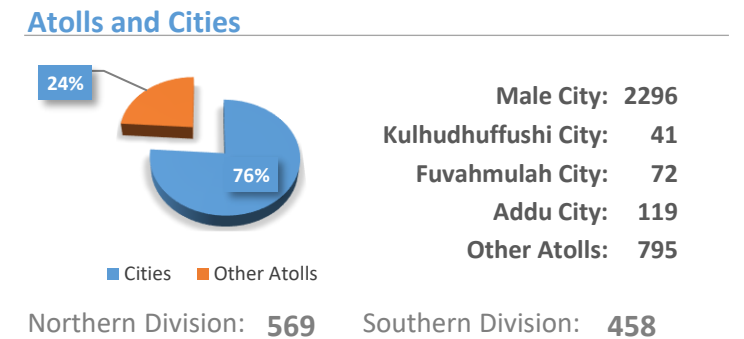

Investigated Cases

Q2 2023