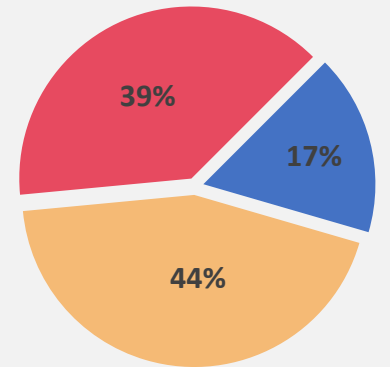

Frequently Stolen