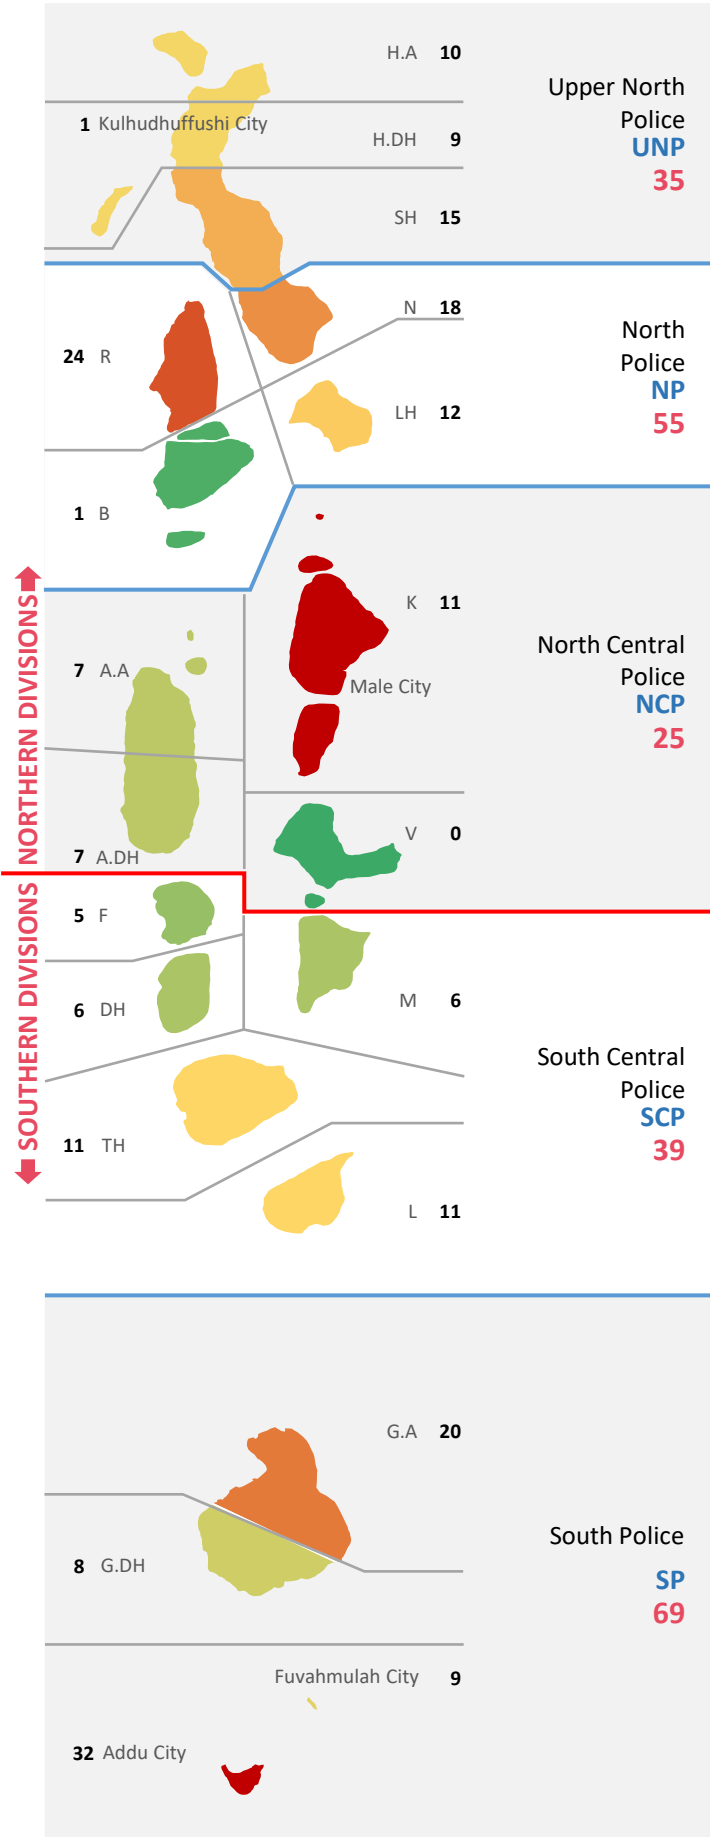

Drugs

Q2 2023