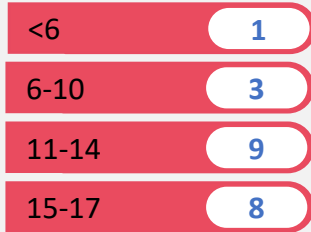

Child Victims

Age

Assault