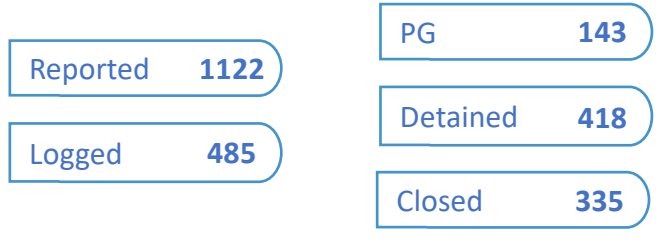

Drugs

Q2 2023