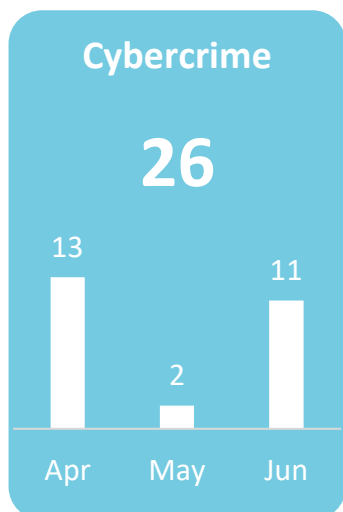

Cybercrime, Counterfeiting, Forgery, Embezzlement & Blackmailing

Q2 2023

Cybercrime

Credit / Debit Card Fraud	16
Hacking	6
Identity Theft	0
Others	4

Counterfeit & Forgery

Producing Counterfeit documents	15
Counterfeiting MVR	2
Counterfeiting USD	4
Others	8

Threats 141 Cases Investigated

Death Threats	37
Threats over SMS	3
Threats over Phone	8
Threats using weapons	8
Threats to property	6
Blackmailing using nudes	17
Threats over Internet	1
Threats using other means	59
Threatening a Police officer	2

Reported	408
Logged	141
Closed	54
PG	5
Detained	19