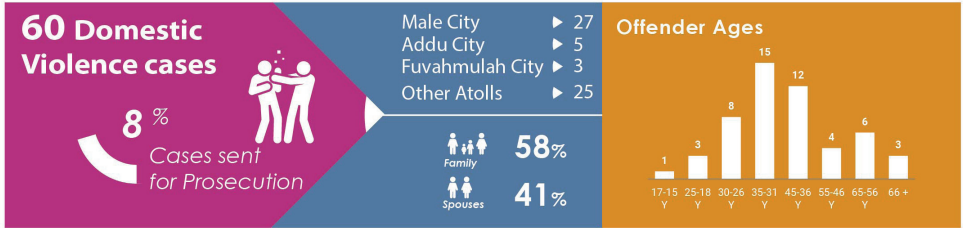

Detained % by gender

Detained Age Categories

Domestic Violence

Sexual Offences

162 Cases

- 2** Rape by a group against an individual
- 2** Rape by a family member
- 3** Rape (others)
- 6** Indecent sexual exposure
- 1** Prostitution
- 4** Sexual offences against people with disabilities
- 2** Sexual harrasment in work environments
- 142** Other sexual offences