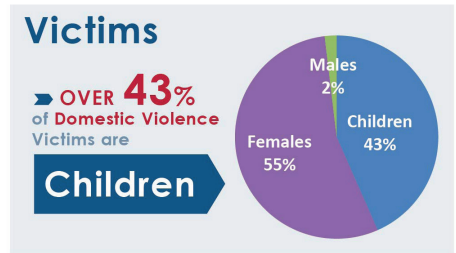

Detained % by gender

Detained Age Categories

Domestic Violence

Sexual Offences

162 Cases

- 2** Rape by a group against an individual
- 2** Rape by a family member
- 3** Rape (others)
- 6** Indecent sexual exposure
- 1** Prostitution
- 4** Sexual offences against people with disabilities
- 2** Sexual harrasment in work environments
- 142** Other sexual offences