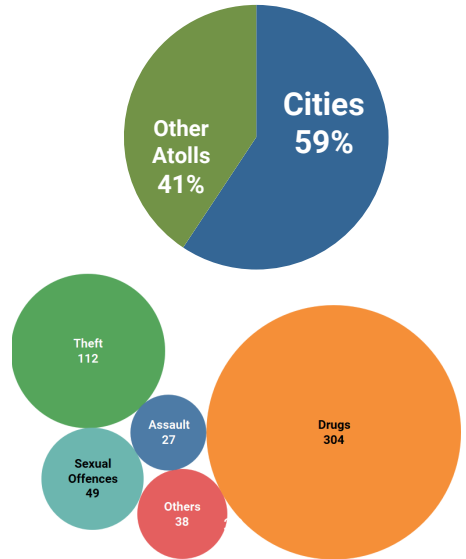

Bureau of Crime Records
Maldives Police Service
Male', Republic of Maldives

Table of Contents

Reported Cases	1
Cases forwarded for prosecution.....	2
Cases Closed	3
Physical Assault	4
Drugs	5
Domestic Violence and Sexual Offences.....	6
Theft, Robbery and Burglaries.....	7
Road Accidents.....	8
Cybercrime, Counterfeit and Forgery, Threatening	9
Crimes against Children.....	10

Reported Cases

Cases Forwarded for Prosecution

Cases Closed

Reported Physical Assault

NORTHERN DIVISIONS 52

SOUTHERN DIVISIONS 41

Drugs

Reported Drug Crimes by Atolls and Divisions