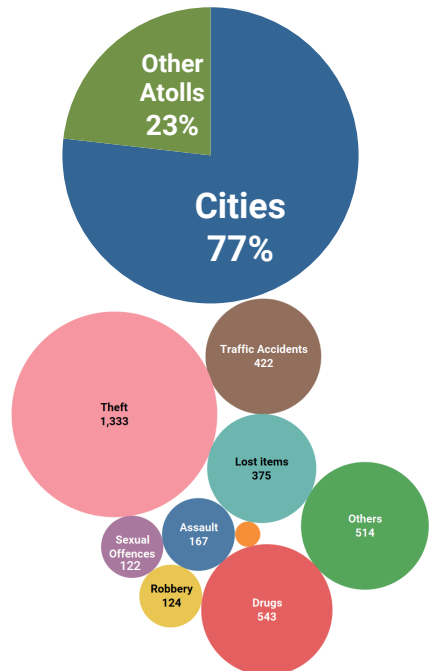

Bureau of Crime Records
Maldives Police Service
Male', Republic of Maldives

Table of Contents

Reported Cases	1
Cases forwarded for prosecution.....	2
Cases Closed	3
Physical Assault	4
Drugs	5
Domestic Violence and Sexual Offences.....	6
Theft, Robbery and Burglaries.....	7
Road Accidents.....	8
Cybercrime, Counterfeit and Forgery, Threatening	9
Crimes against Children.....	10

Reported Cases

Cases Forwarded for Prosecution

Cases Closed

Reported Physical Assault

NORTHERN DIVISIONS 52

SOUTHERN DIVISIONS 41

Drugs

Reported Drug Crimes by Atolls and Divisions