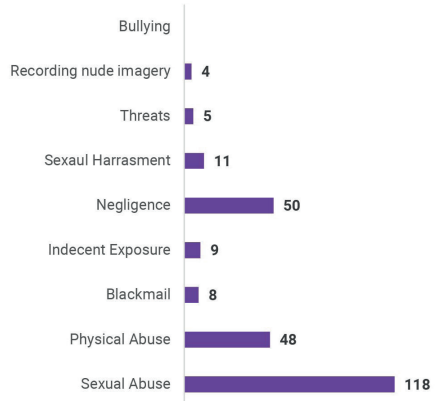

Prosecuted 8

Detained 10

Crimes Against Children

233 Investigated cases

Recording of nude imagery of children

4 Cases 4 Victims

Child Victims: Categories

Domestic Violence Victims

➤ **OVER 43%** of Domestic Violence Victims are **Children**

48 Physical abuse victims: Children under 18

Males	2%
Children	43%
Females	55%

Data in this booklet maybe subject to changes depending on the progress of investigation.