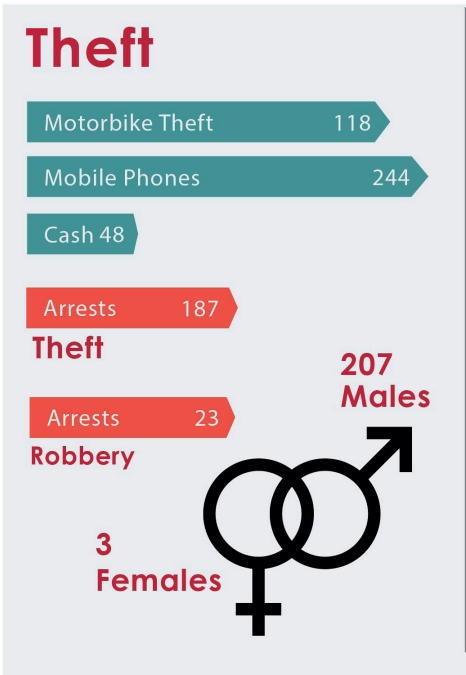

Detained % by gender

Detained Age Categories

Domestic Violence

Sexual Offences

162 Cases

- 2** Rape by a group against an individual
- 2** Rape by a family member
- 3** Rape (others)
- 6** Indecent sexual exposure
- 1** Prostitution
- 4** Sexual offences against people with disabilities
- 2** Sexual harrasment in work environments
- 142** Other sexual offences

Sexual Offences: Victim Age group by sex

Geographic Distribution

- Male City ▶ **59**
- Addu City ▶ **4**
- Fuvahmulah City ▶ **4**
- Other Atolls ▶ **95**

Theft, Robbery & Burglary

Road Accidents

471 ACCIDENTS

Towed Vehicles

Type	Nos
Motorcycle	833
Car	101
Bicycle	54
Pickup	13
Scooter	4
Van	4
Battery Car	3

Traffic Offences

Fined Violations by type

Driving without license	4,435
Not Carrying License in hand	2,642
Speeding	1,134
Using Mobile Phones	379
Helmets	419
Violating traffic signs	450
Annual Fee	774
Roadworthiness	413
Smoking while driving	102
One-way	63

➤ **OVER 43%** of Domestic Violence Victims are **Children**

48 Physical abuse victims: Children under 18

Males	2%
Children	43%
Females	55%

Data in this booklet maybe subject to changes depending on the progress of investigation.