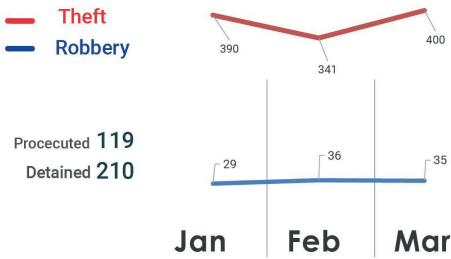

Detained % by gender

Detained Age Categories

Domestic Violence

Sexual Offences

162 Cases

- 2** Rape by a group against an individual
- 2** Rape by a family member
- 3** Rape (others)
- 6** Indecent sexual exposure
- 1** Prostitution
- 4** Sexual offences against people with disabilities
- 2** Sexual harrasment in work environments
- 142** Other sexual offences

Sexual Offences: Victim Age group by sex

Geographic Distribution

- Male City ▶ **59**
- Addu City ▶ **4**
- Fuvahmulah City ▶ **4**
- Other Atolls ▶ **95**

Theft, Robbery & Burglary

Road Accidents

471 ACCIDENTS