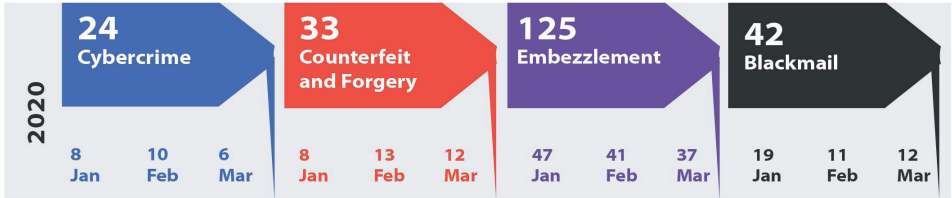

Cyber Crime, Counterfeit & Forgery, Embezzlement and Blackmail

Cybercrime Cases

- Credit Card fraud 11
- Hacking 10
- Identity Theft 3

Counterfeit and Forgery

- Document forgery 4
- Counterfeiting Money 3

Threaten

185 Cases

- Death Threats 53
- Threats over sms 2
- Threats over internet 1
- Threats using weapons 9
- Threats to property 4
- Threats to blackmail (sexual) 42

Prosecuted 8

Detained 10