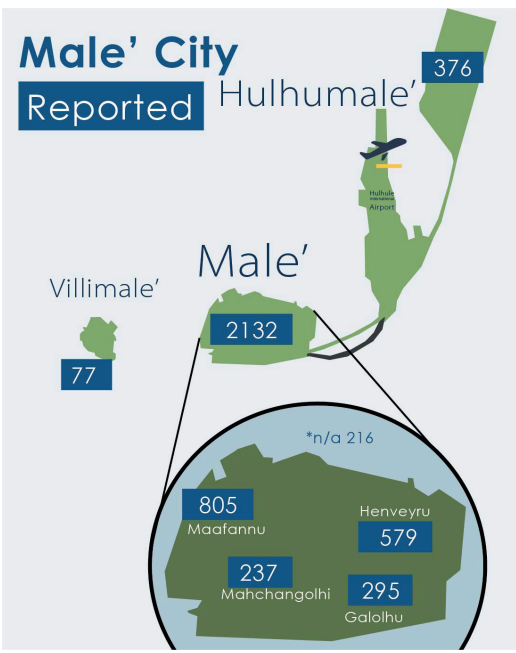

Table of Contents

Reported Cases	1
Cases forwarded for prosecution.....	2
Cases Closed	3
Physical Assault	4
Drugs	5
Domestic Violence and Sexual Offences.....	6
Theft, Robbery and Burglaries.....	7
Road Accidents.....	8
Cybercrime, Counterfeit and Forgery, Threatening	9
Crimes against Children.....	10

Reported Cases