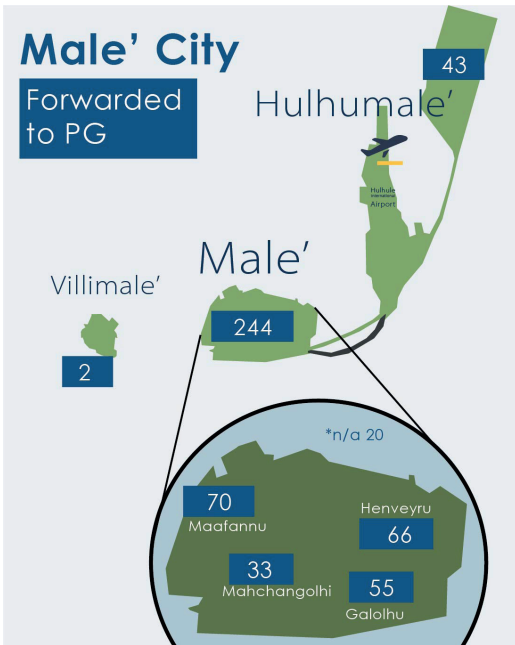

Cases Forwarded for Prosecution