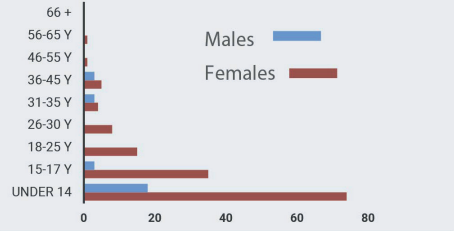

Detained % by gender

Detained Age Categories

Domestic Violence

Sexual Offences

162 Cases

- 2** Rape by a group against an individual
- 2** Rape by a family member
- 3** Rape (others)
- 6** Indecent sexual exposure
- 1** Prostitution
- 4** Sexual offences against people with disabilities
- 2** Sexual harrasment in work environments
- 142** Other sexual offences

Sexual Offences: Victim Age group by sex

Geographic Distribution

- Male City ▶ **59**
- Addu City ▶ **4**
- Fuvahmulah City ▶ **4**
- Other Atolls ▶ **95**

Theft, Robbery & Burglary

Road Accidents

471 ACCIDENTS