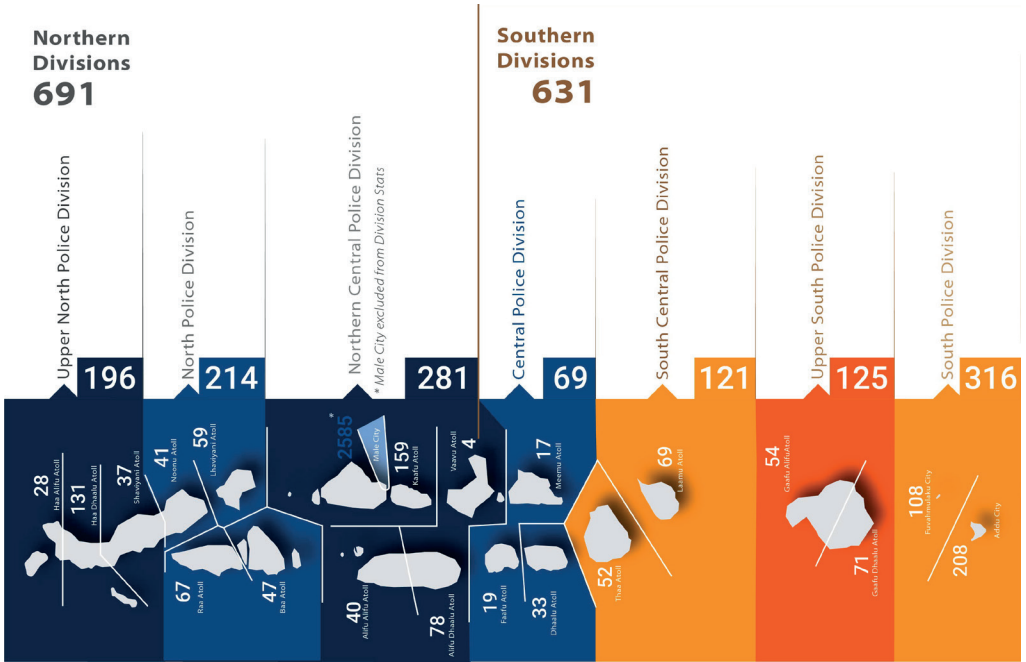

Reported Cases

Cases Forwarded for Prosecution

Cases Closed

Reported Physical Assault

NORTHERN DIVISIONS 52

SOUTHERN DIVISIONS 41

Drugs

Reported Drug Crimes by Atolls and Divisions