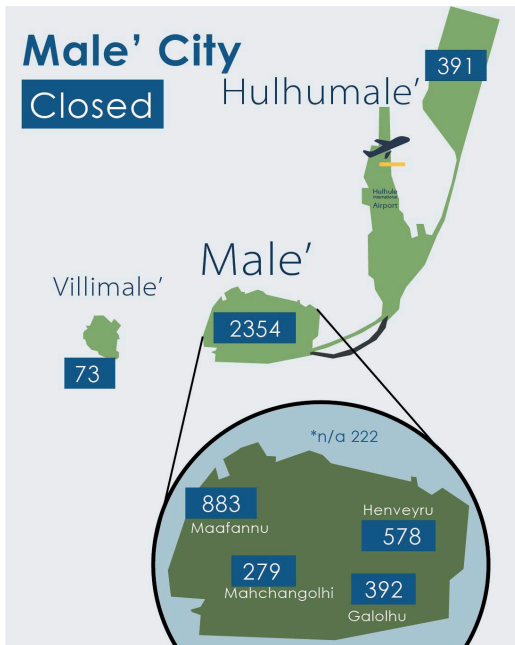

Reported Cases

Cases Forwarded for Prosecution

Cases Closed

Reported Physical Assault

NORTHERN DIVISIONS 52

SOUTHERN DIVISIONS 41

Drugs

Reported Drug Crimes by Atolls and Divisions