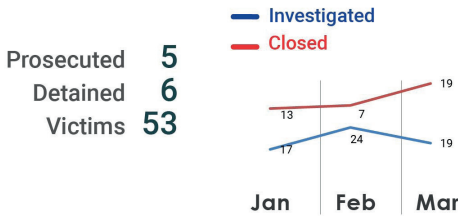

Detained % by gender

Detained Age Categories

Domestic Violence

Sexual Offences

162 Cases

- 2** Rape by a group against an individual
- 2** Rape by a family member
- 3** Rape (others)
- 6** Indecent sexual exposure
- 1** Prostitution
- 4** Sexual offences against people with disabilities
- 2** Sexual harrasment in work environments
- 142** Other sexual offences