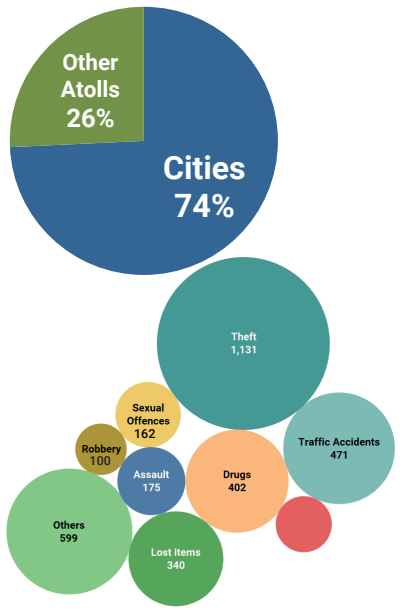

Table of Contents

Reported Cases	1
Cases forwarded for prosecution.....	2
Cases Closed	3
Physical Assault	4
Drugs	5
Domestic Violence and Sexual Offences.....	6
Theft, Robbery and Burglaries.....	7
Road Accidents.....	8
Cybercrime, Counterfeit and Forgery, Threatening	9
Crimes against Children.....	10

Reported Cases