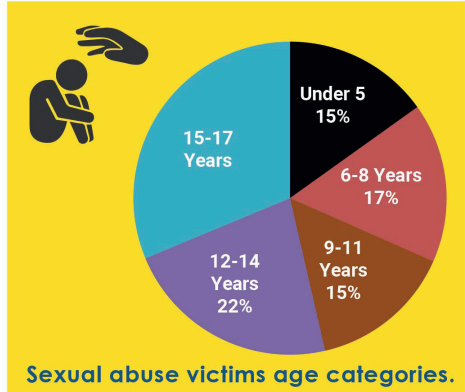

Prosecuted 8

Detained 10

Crimes Against Children

233 Investigated cases

Recording of nude imagery of children

4 Cases 4 Victims

Child Victims: Categories

Domestic Violence Victims

➤ **OVER 43%** of Domestic Violence Victims are **Children**

48 Physical abuse victims: Children under 18

Males	2%
Children	43%
Females	55%

Data in this booklet maybe subject to changes depending on the progress of investigation.