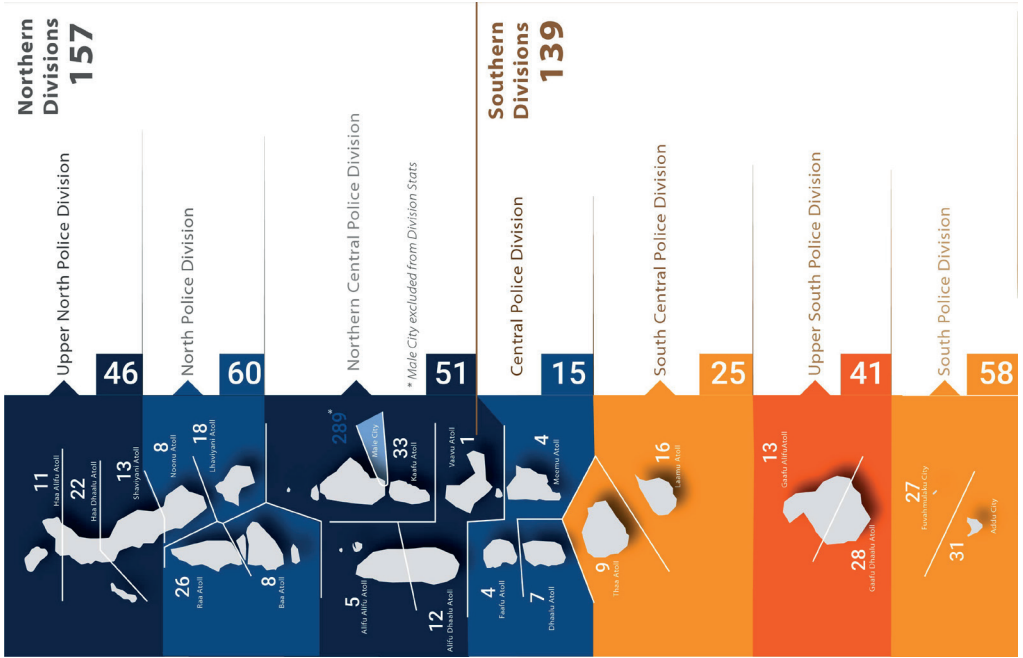

Reported Cases

Cases Forwarded for Prosecution

Cases Closed

Reported Physical Assault

NORTHERN DIVISIONS 52

SOUTHERN DIVISIONS 41

Drugs

Reported Drug Crimes by Atolls and Divisions