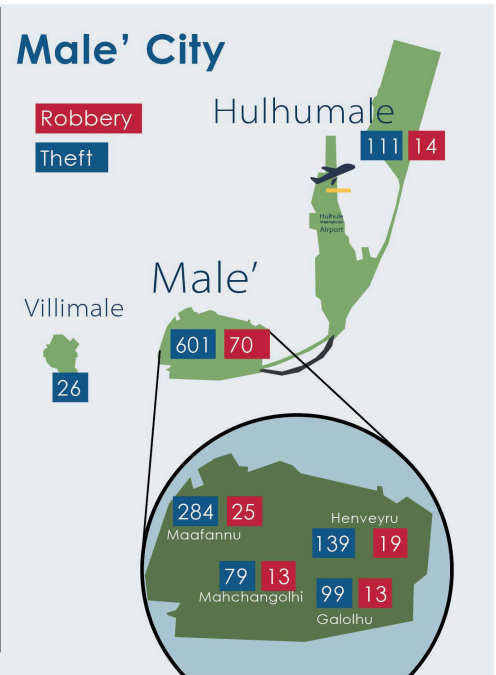

Sexual Offences: Victim Age group by sex

Geographic Distribution

- Male City ▶ **59**
- Addu City ▶ **4**
- Fuvahmulah City ▶ **4**
- Other Atolls ▶ **95**

Theft, Robbery & Burglary

Road Accidents

471 ACCIDENTS

Resulted in
141 Injuries

Male City ▶ 424
Addu City ▶ 14
Fuvahmulah City ▶ 6
Other Atolls ▶ 27

37
Hit and Run

Accidents

1
Heavy

261
4 Wheelers

19
Pedestrians

109
Motorbikes