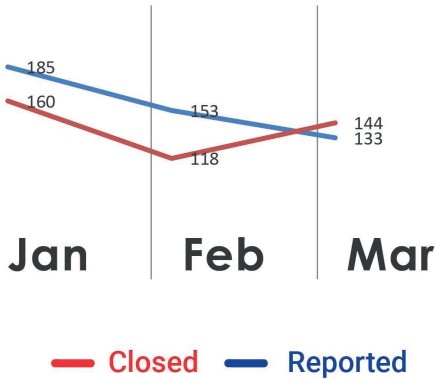

Resulted in
141 Injuries

Male City ▶ 424
Addu City ▶ 14
Fuvahmulah City ▶ 6
Other Atolls ▶ 27

37
Hit and Run

Accidents

1
Heavy

261
4 Wheelers

19
Pedestrians

109
Motorbikes

Towed Vehicles

Type	Nos
Motorcycle	833
Car	101
Bicycle	54
Pickup	13
Scooter	4
Van	4
Battery Car	3

Traffic Offences

Fined Violations by type

Driving without license	4,435
Not Carrying License in hand	2,642
Speeding	1,134
Using Mobile Phones	379
Helmets	419
Violating traffic signs	450
Annual Fee	774
Roadworthiness	413
Smoking while driving	102
One-way	63