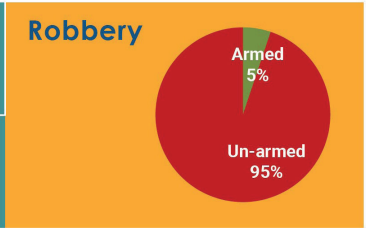

Theft, Robbery & Burglary