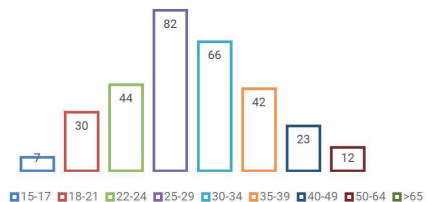

Detained Age Categories