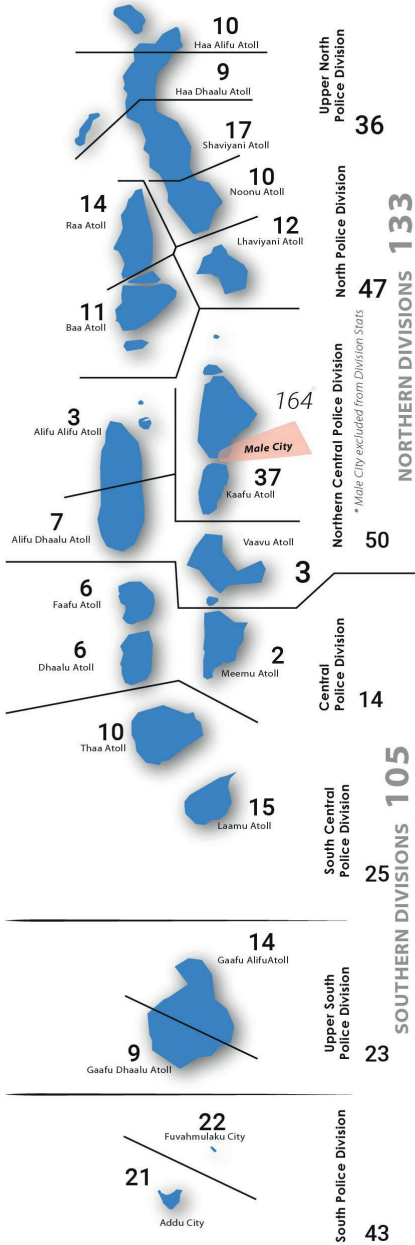

Reported Cases

Cases Forwarded for Prosecution

Cases Closed

Reported Physical Assault

NORTHERN DIVISIONS 52

SOUTHERN DIVISIONS 41

Drugs

Reported Drug Crimes by Atolls and Divisions

Confiscated Drugs

Cannabinol	87
Confiscated (gm)	100.95
Tetrahydrocannabinol	90
Confiscated (gm)	27,77.19
Cocaine	2
Confiscated (gm)	4.1546
DiMorphine	244
Confiscated (gm)	68,415.12
MDMA	1
Confiscated (gm)	12.30

Sexual Offences: Victim Age group by sex

Geographic Distribution

- Male City ▶ **59**
- Addu City ▶ **4**
- Fuvahmulah City ▶ **4**
- Other Atolls ▶ **95**

Theft, Robbery & Burglary

Road Accidents

471 ACCIDENTS

Resulted in
141 Injuries

Male City ▶ 424
Addu City ▶ 14
Fuvahmulah City ▶ 6
Other Atolls ▶ 27

37
Hit and Run

Accidents

1
Heavy

261
4 Wheelers

19
Pedestrians

109
Motorbikes