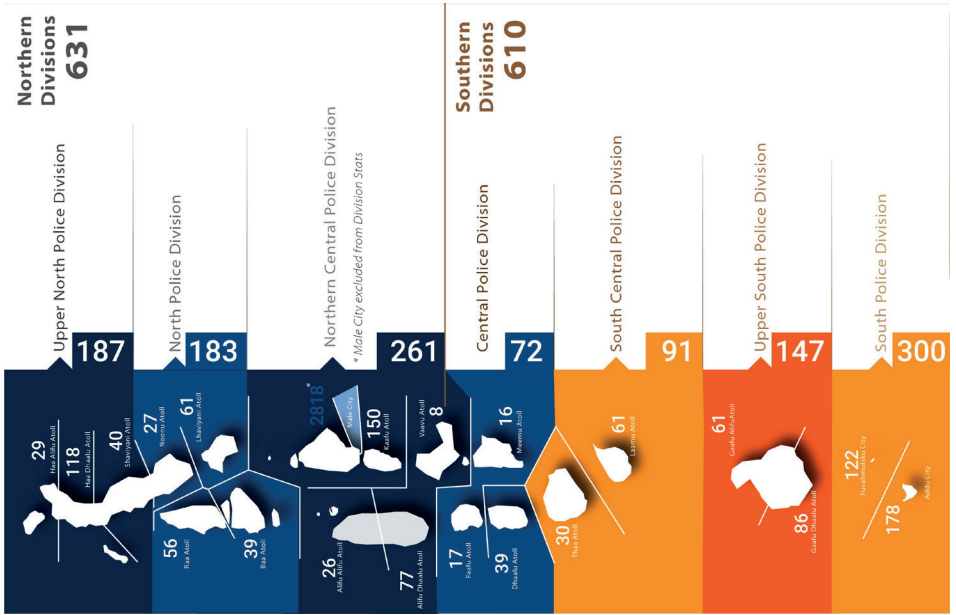

Reported Cases

Cases Forwarded for Prosecution

Cases Closed

Reported Physical Assault

NORTHERN DIVISIONS 52

SOUTHERN DIVISIONS 41

Drugs

Reported Drug Crimes by Atolls and Divisions