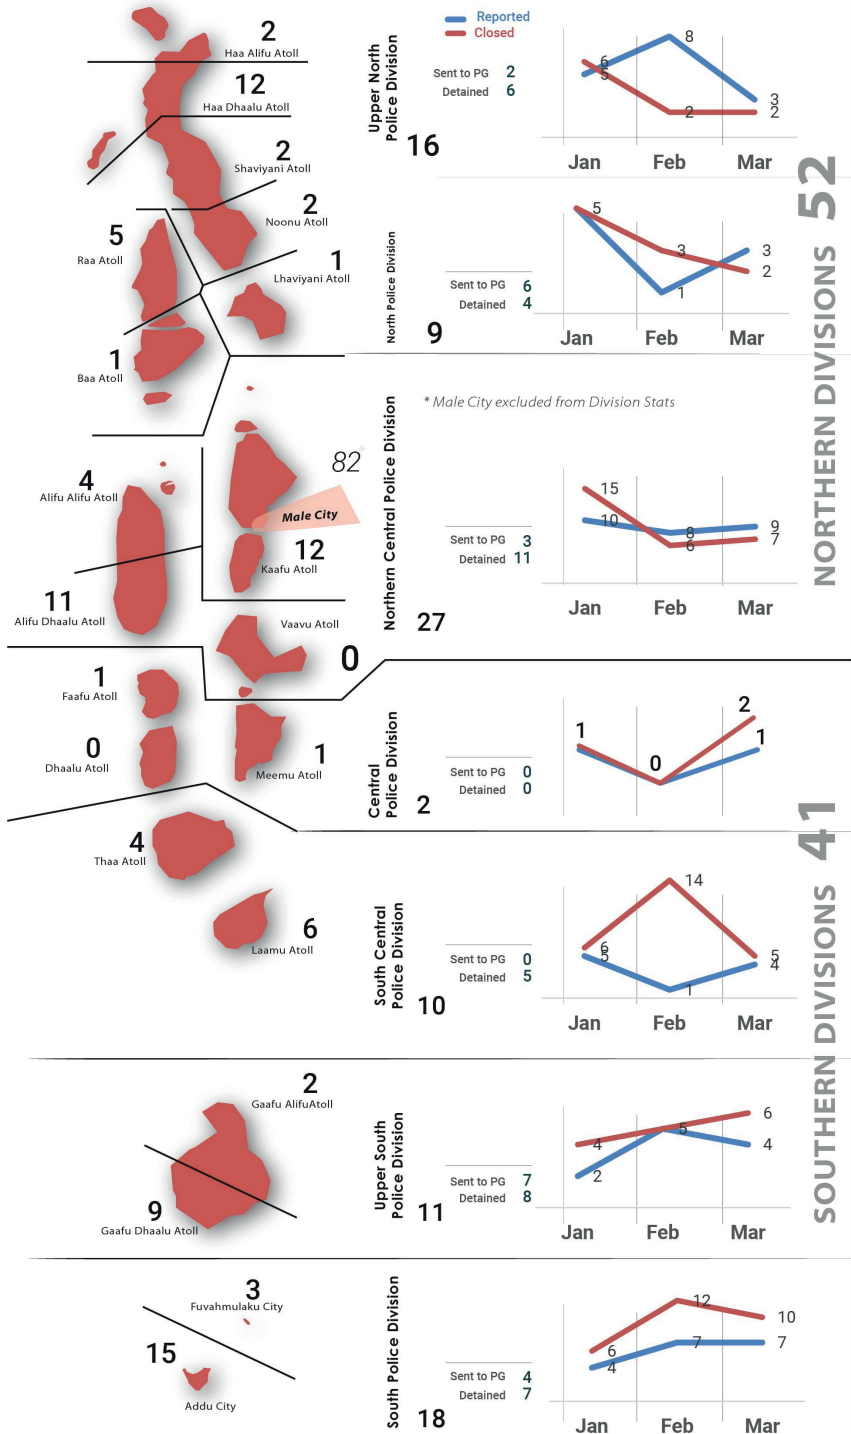

Reported Cases

Cases Forwarded for Prosecution

Cases Closed

Reported Physical Assault

NORTHERN DIVISIONS 52

SOUTHERN DIVISIONS 41

Drugs

Reported Drug Crimes by Atolls and Divisions

Confiscated Drugs

Cannabinol	87
Confiscated (gm)	100.95
Tetrahydrocannabinol	90
Confiscated (gm)	27,77.19
Cocaine	2
Confiscated (gm)	4.1546
DiMorphine	244
Confiscated (gm)	68,415.12
MDMA	1
Confiscated (gm)	12.30

Detained % by gender

Detained Age Categories

Domestic Violence

Sexual Offences

162 Cases

- 2** Rape by a group against an individual
- 2** Rape by a family member
- 3** Rape (others)
- 6** Indecent sexual exposure
- 1** Prostitution
- 4** Sexual offences against people with disabilities
- 2** Sexual harrasment in work environments
- 142** Other sexual offences