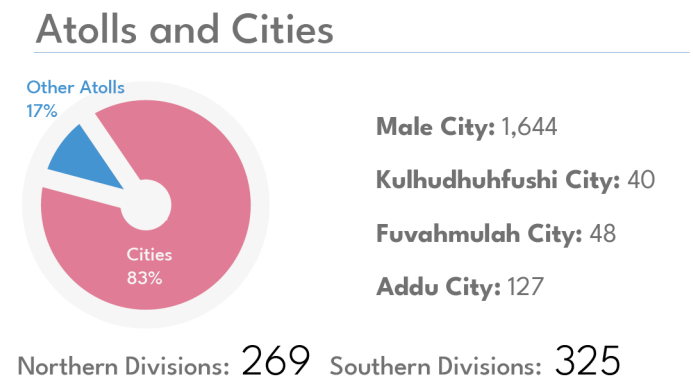

Investigated Cases

Q2 2021

Male City

Atolls and Cities

- Male City: 2,434
- Kulhudhufushi City: 100
- Fuvahmulah City: 67
- Addu City: 169

Northern Divisions: 446 Southern Divisions: 455

Most Reported Offences

2020 and 2021: Q2

Closed Cases

Q2 2021

Cases sent for prosecution

Q2 2021

Atolls and Cities

- Male City: 107
- Kulhudhufushi City: 4
- Fuvahmulah City: 11
- Addu City: 21

Northern Divisions: 75 Southern Divisions: 64

Addu City: **10**

Fuvahmulah City: **3**

Kulhudhufushi City: **1**

32

Cases Involving
family members

37

Cases Involving Spouse

Cases