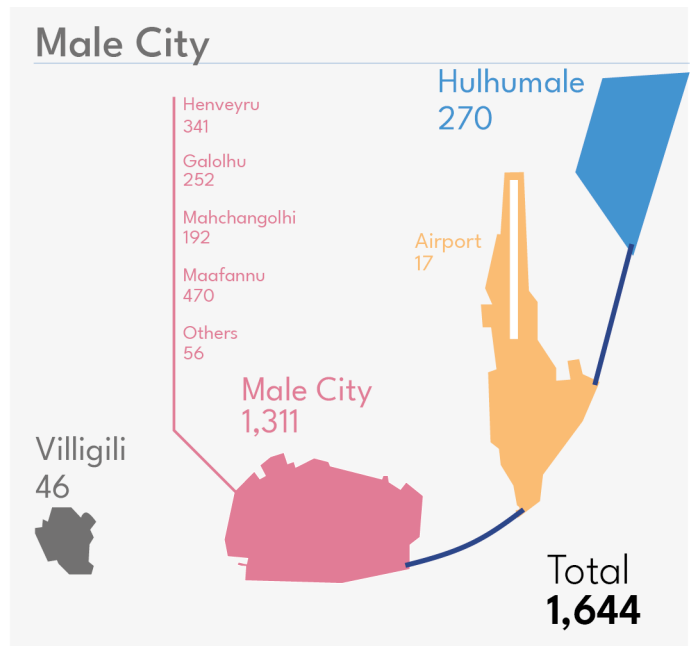

Investigated Cases

Q2 2021

Male City

Atolls and Cities

- Male City: 2,434
- Kulhudhufushi City: 100
- Fuvahmulah City: 67
- Addu City: 169

Northern Divisions: 446 Southern Divisions: 455

Most Reported Offences

2020 and 2021: Q2

Closed Cases

Q2 2021

Cases sent for prosecution

Q2 2021

Atolls and Cities

- Male City: 107
- Kulhudhufushi City: 4
- Fuvahmulah City: 11
- Addu City: 21

Northern Divisions: 75 Southern Divisions: 64

Addu City: **10**

Fuvahmulah City: **3**

Kulhudhufushi City: **1**

32

Cases Involving
family members

37

Cases Involving Spouse

Cases