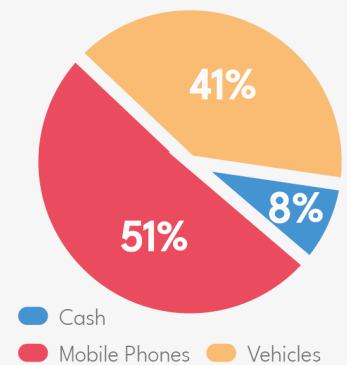

Frequently stolen