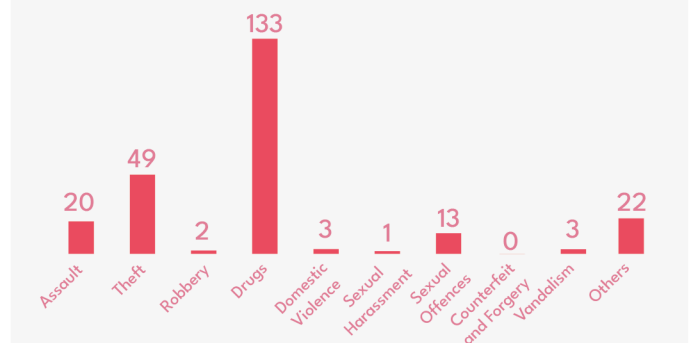

Offences: Sent to PG