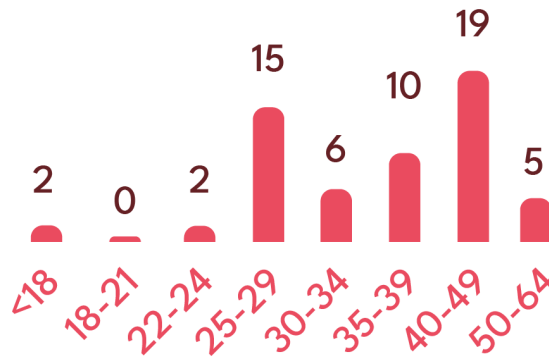

Addu City: **10**

Fuvahmulah City: **3**

Kulhudhufushi City: **1**

32

Cases Involving
family members

37

Cases Involving Spouse

Cases

Reported **168**

Logged **69**

Closed **34**

PG **3**

Detained **3**

Offender Ages

Victims

69% 31%

Adults Children

Sexual Offences

Q2 2021

101 Cases
Investigated

Rape: **2**

Sexual exploitation of

minors: **44**

Sexual assault: **23**