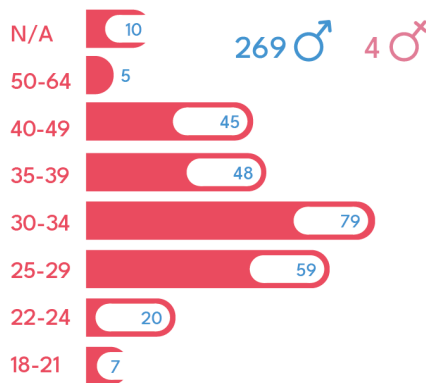

Detained Theft and Robbery