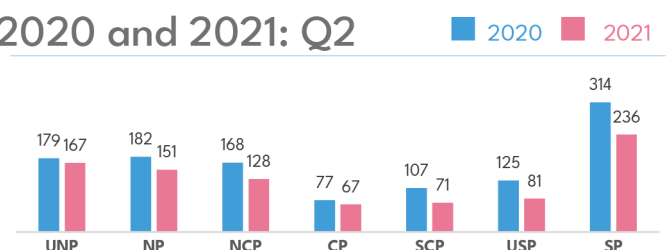

Investigated Cases

Q2 2021

Male City

Atolls and Cities

- Male City: 2,434
- Kulhudhufushi City: 100
- Fuvahmulah City: 67
- Addu City: 169

Northern Divisions: 446 Southern Divisions: 455

Most Reported Offences

2020 and 2021: Q2

Closed Cases

Q2 2021

Cases sent for prosecution

Q2 2021

Atolls and Cities

- Male City: 107
- Kulhudhufushi City: 4
- Fuvahmulah City: 11
- Addu City: 21

Northern Divisions: 75 Southern Divisions: 64