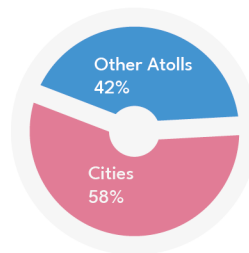

Investigated Cases

Q2 2021

Male City

Atolls and Cities

- Male City: 2,434
- Kulhudhufushi City: 100
- Fuvahmulah City: 67
- Addu City: 169

Northern Divisions: 446 Southern Divisions: 455

Most Reported Offences

2020 and 2021: Q2

Closed Cases

Q2 2021

Cases sent for prosecution

Q2 2021

Atolls and Cities

- Male City: 107
- Kulhudhufushi City: 4
- Fuvahmulah City: 11
- Addu City: 21

Northern Divisions: 75 Southern Divisions: 64

Addu City: **10**

Fuvahmulah City: **3**

Kulhudhufushi City: **1**

32

Cases Involving
family members

37

Cases Involving Spouse

Cases