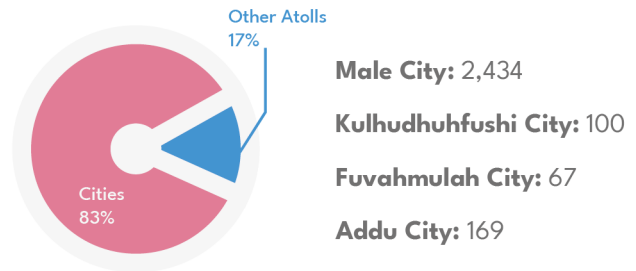

Investigated Cases

Q2 2021

Male City

Atolls and Cities

- Male City: 2,434
- Kulhudhufushi City: 100
- Fuvahmulah City: 67
- Addu City: 169

Northern Divisions: 446 Southern Divisions: 455

Most Reported Offences

2020 and 2021: Q2

Closed Cases

Q2 2021

Cases sent for prosecution

Q2 2021

Atolls and Cities

- Male City: 107
- Kulhudhufushi City: 4
- Fuvahmulah City: 11
- Addu City: 21

Northern Divisions: 75 Southern Divisions: 64