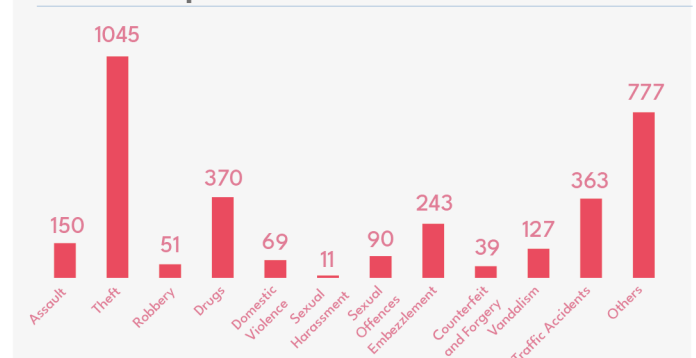

Graphics and Layout: Shafee Shafeeq, Ali Shareef

Editor: Ali Shareef

Cover Design: Shafee Shafeeq

Table of Contents

- Investigated Cases.....4
- Closed Cases.....5
- Cases sent to PG.....6
- Domestic Violence.....7
- Theft, Robbery and Burglary.....8
- Road Accidents.....9
- Cybercrime, Counterfeiting and Forgery.....10
- Crimes against Children.....11
- Assault.....12
- Drugs.....13

Investigated Cases

Q2 2021

Male City

Atolls and Cities

- Male City: 2,434
- Kulhudhufushi City: 100
- Fuvahmulah City: 67
- Addu City: 169

Northern Divisions: 446 Southern Divisions: 455

Most Reported Offences

2020 and 2021: Q2

Closed Cases

Q2 2021

Cases sent for prosecution

Q2 2021

Atolls and Cities

- Male City: 107
- Kulhudhufushi City: 4
- Fuvahmulah City: 11
- Addu City: 21

Northern Divisions: 75 Southern Divisions: 64

Addu City: **10**

Fuvahmulah City: **3**

Kulhudhufushi City: **1**

32

Cases Involving
family members

37

Cases Involving Spouse

Cases