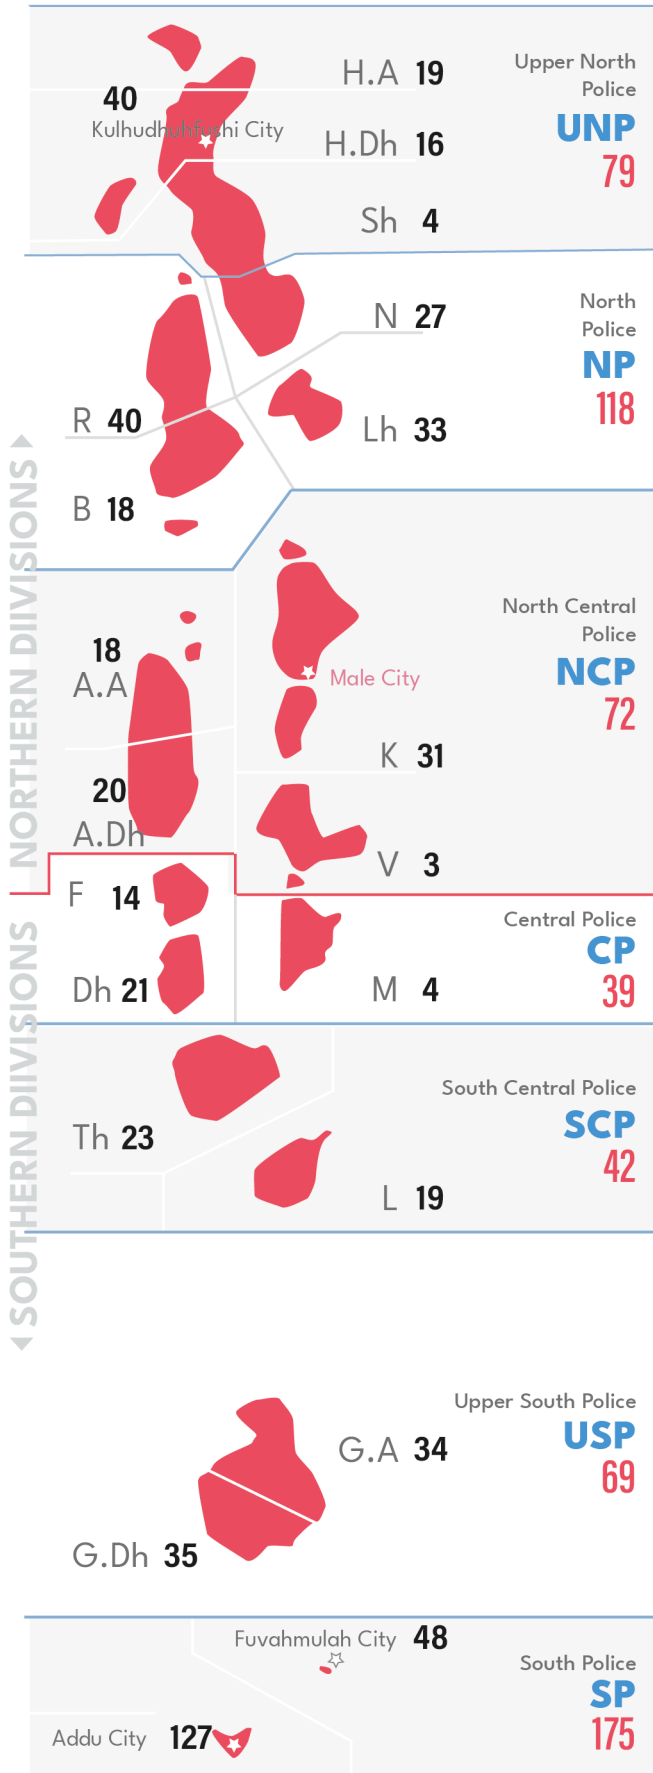

Investigated Cases

Q2 2021

Male City

Atolls and Cities

- Male City: 2,434
- Kulhudhufushi City: 100
- Fuvahmulah City: 67
- Addu City: 169

Northern Divisions: 446 Southern Divisions: 455

Most Reported Offences

2020 and 2021: Q2

Closed Cases

Q2 2021

Cases sent for prosecution

Q2 2021

Atolls and Cities

- Male City: 107
- Kulhudhufushi City: 4
- Fuvahmulah City: 11
- Addu City: 21

Northern Divisions: 75 Southern Divisions: 64

Addu City: **10**

Fuvahmulah City: **3**

Kulhudhufushi City: **1**

32

Cases Involving
family members

37

Cases Involving Spouse

Cases

Sexual Harassment: **11**

Other Sexual

Offences: **21**

Male City: **34**

Addu City: **7**

Fuvahmulah City: **2**

Kulhudhufushi City: **3**

Other Atolls: **44**