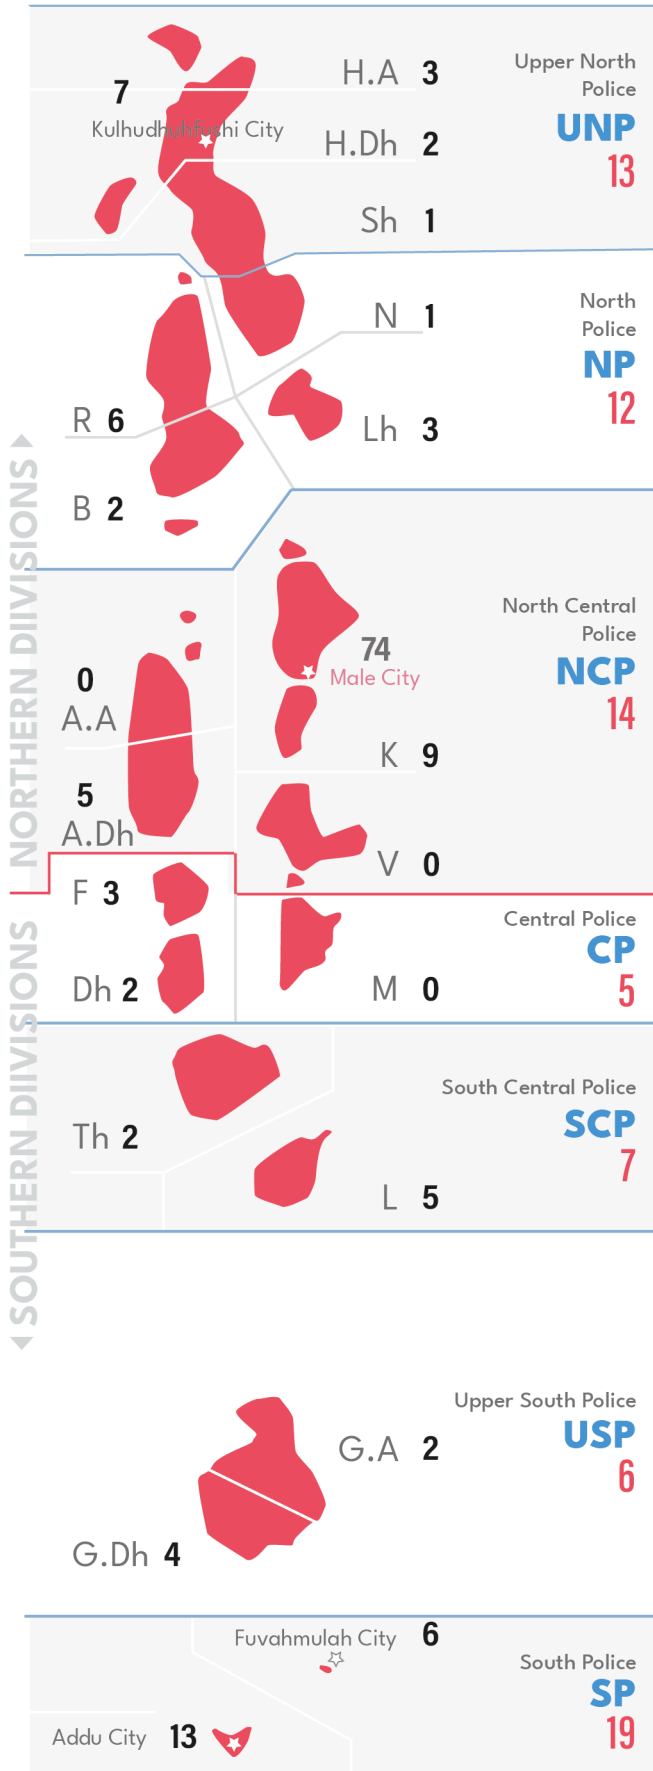

Addu City: **10**

Fuvahmulah City: **3**

Kulhudhufushi City: **1**

32

Cases Involving
family members

37

Cases Involving Spouse

Cases

Sexual Harassment: **11**

Other Sexual

Offences: **21**

Male City: **34**

Addu City: **7**

Fuvahmulah City: **2**

Kulhudhufushi City: **3**

Other Atolls: **44**

Q2 2021

Male City

Atolls and Cities

- Male City: 74
- Kulhudhufushi City: 7
- Fuvahmulah City: 6
- Addu City: 13

Northern Divisions Total: 39 Southern Divisions Total: 37

Cases

Detained

57 Locals 6 Foreign Nationals

April	29
May	18
June	16

Drug Cases

Q2 2021

Male City

Atolls and Cities

Male City: 225

Kulhudhufushi City: 9

Fuvahmulah City: 6