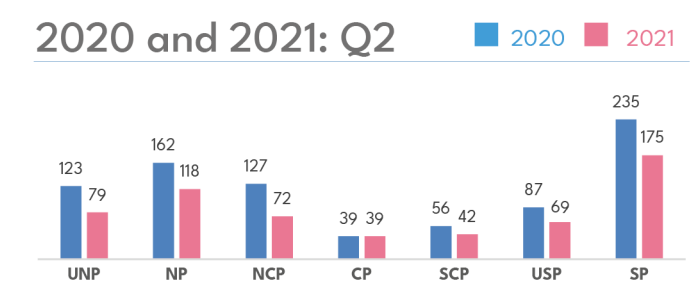

Investigated Cases

Q2 2021

Male City

Atolls and Cities

- Male City: 2,434
- Kulhudhufushi City: 100
- Fuvahmulah City: 67
- Addu City: 169

Northern Divisions: 446 Southern Divisions: 455

Most Reported Offences

2020 and 2021: Q2

Closed Cases

Q2 2021

Cases sent for prosecution

Q2 2021

Atolls and Cities

- Male City: 107
- Kulhudhufushi City: 4
- Fuvahmulah City: 11
- Addu City: 21

Northern Divisions: 75 Southern Divisions: 64