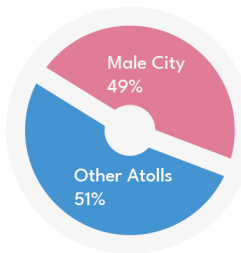

Q2 2021

Male City

Atolls and Cities

- Male City: 74
- Kulhudhufushi City: 7
- Fuvahmulah City: 6
- Addu City: 13

Northern Divisions Total: 39 Southern Divisions Total: 37

Cases

Detained

57 Locals 6 Foreign Nationals