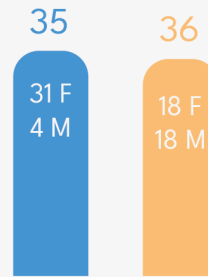

Reported **168**

Logged **69**

Closed **34**

PG **3**

Detained **3**

Offender Ages

Victims

69% 31%