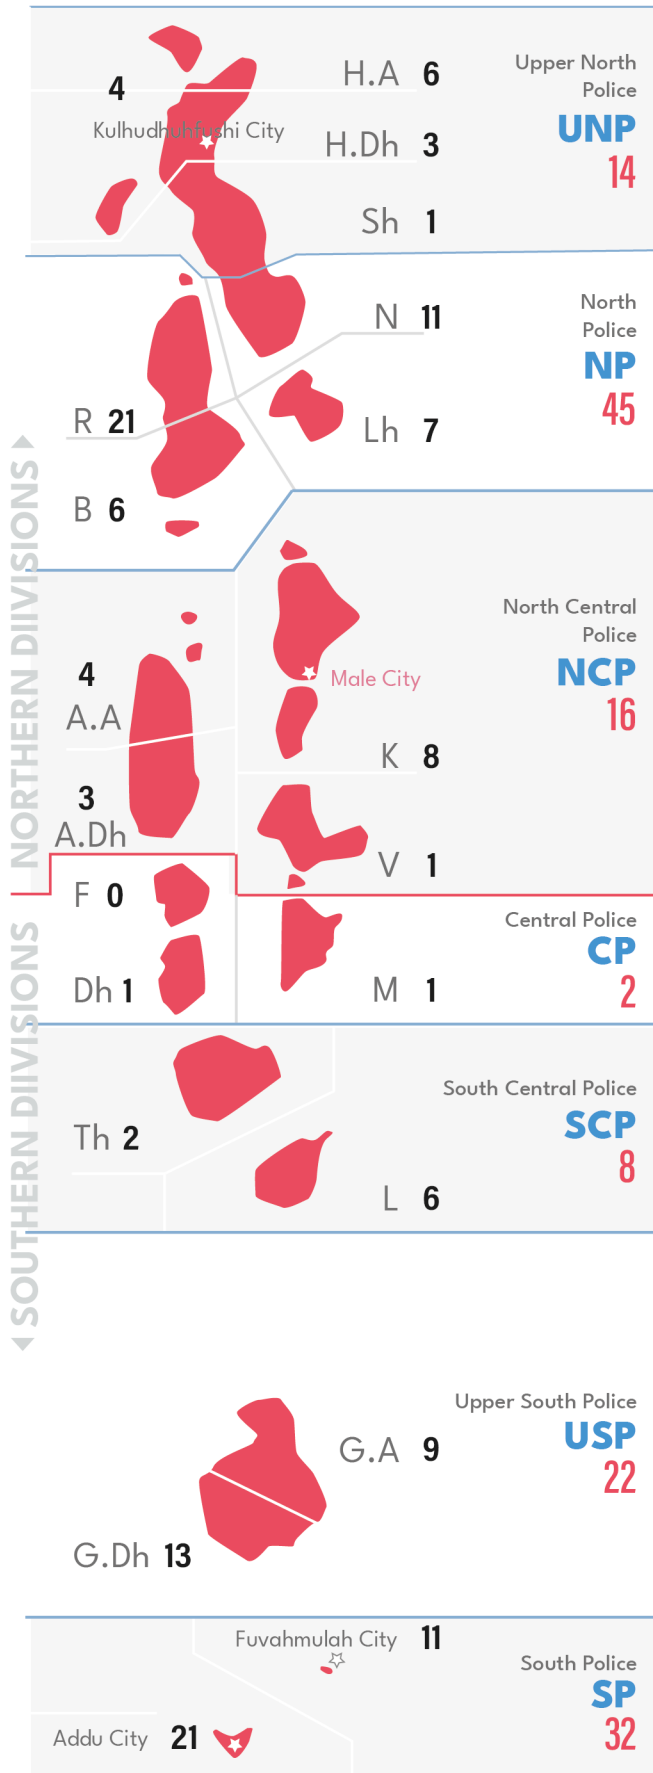

Investigated Cases

Q2 2021

Male City

Atolls and Cities

- Male City: 2,434
- Kulhudhufushi City: 100
- Fuvahmulah City: 67
- Addu City: 169

Northern Divisions: 446 Southern Divisions: 455

Most Reported Offences

2020 and 2021: Q2

Closed Cases

Q2 2021

Cases sent for prosecution

Q2 2021

Atolls and Cities

- Male City: 107
- Kulhudhufushi City: 4
- Fuvahmulah City: 11
- Addu City: 21

Northern Divisions: 75 Southern Divisions: 64

Offences: Sent to PG

2020 and 2021: Q2

Domestic Violence

Q2 2021

69 Cases
Investigated

3 Detained

3 cases
forwarded to PG

Male City: **32**

Addu City: **10**

Fuvahmulah City: **3**

Kulhudhufushi City: **1**

32

Cases Involving
family members

37

Cases Involving Spouse

Cases