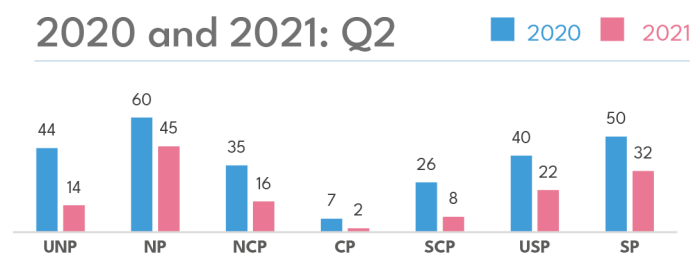

Investigated Cases

Q2 2021

Male City

Atolls and Cities

- Male City: 2,434
- Kulhudhufushi City: 100
- Fuvahmulah City: 67
- Addu City: 169

Northern Divisions: 446 Southern Divisions: 455

Most Reported Offences

2020 and 2021: Q2

Closed Cases

Q2 2021

Cases sent for prosecution

Q2 2021

Atolls and Cities

- Male City: 107
- Kulhudhufushi City: 4
- Fuvahmulah City: 11
- Addu City: 21

Northern Divisions: 75 Southern Divisions: 64

Offences: Sent to PG

2020 and 2021: Q2

Domestic Violence

Q2 2021

69 Cases
Investigated

3 Detained

3 cases
forwarded to PG

Male City: **32**