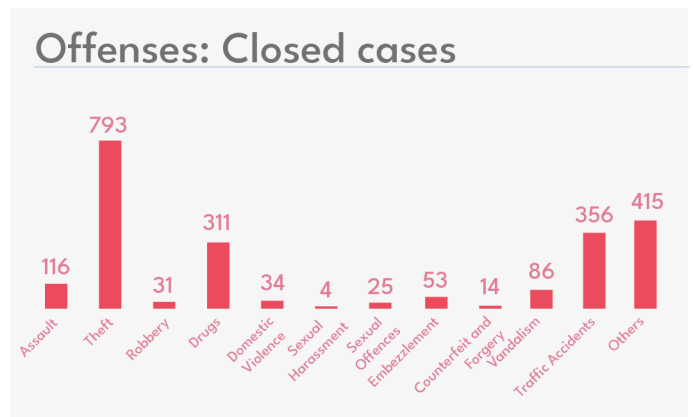

Graphics and Layout: Shafee Shafeeq, Ali Shareef

Editor: Ali Shareef

Cover Design: Shafee Shafeeq

Table of Contents

- Investigated Cases.....4
- Closed Cases.....5
- Cases sent to PG.....6
- Domestic Violence.....7
- Theft, Robbery and Burglary.....8
- Road Accidents.....9
- Cybercrime, Counterfeiting and Forgery.....10
- Crimes against Children.....11
- Assault.....12
- Drugs.....13

Investigated Cases

Q2 2021

Male City

Atolls and Cities

- Male City: 2,434
- Kulhudhufushi City: 100
- Fuvahmulah City: 67
- Addu City: 169

Northern Divisions: 446 Southern Divisions: 455

Most Reported Offences

2020 and 2021: Q2

Closed Cases

Q2 2021

Cases sent for prosecution

Q2 2021

Atolls and Cities

- Male City: 107
- Kulhudhufushi City: 4
- Fuvahmulah City: 11
- Addu City: 21

Northern Divisions: 75 Southern Divisions: 64