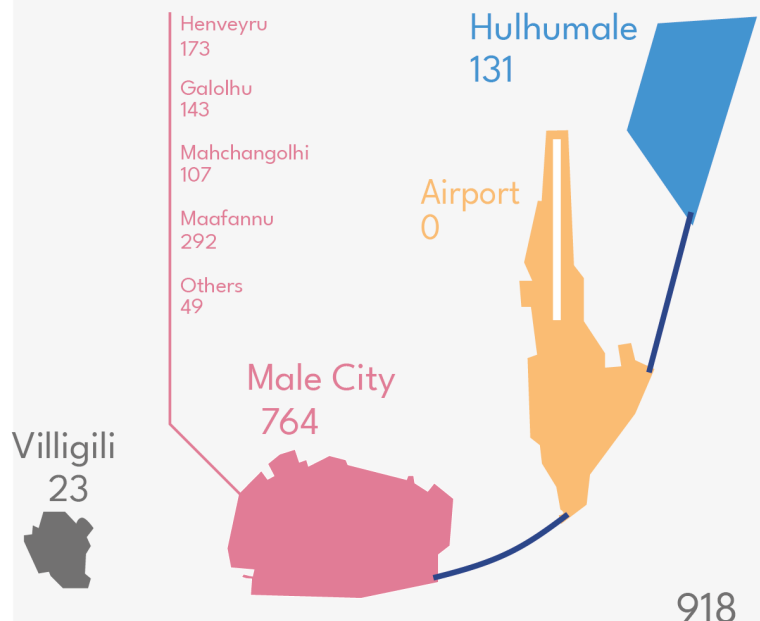

Mobile Phones: **146**

Cash: **23**

Theft from Sea Vessels: **15**

Motorbikes stolen: **106**

Burglary 55

Houses: **9**

Others: **25**

Shops: **21**

Male City: Robbery and Theft

Road Accidents

Q2 2021

363 Accidents
Investigated

Male City: **343**

Addu City: **7**

Fuvahmulah City: **3**

Kulhudhufushi City: **4**

Q2 2021

Male City

Atolls and Cities

- Male City: 74
- Kulhudhufushi City: 7
- Fuvahmulah City: 6
- Addu City: 13

Northern Divisions Total: 39 Southern Divisions Total: 37

Cases

Detained

57 Locals 6 Foreign Nationals

April	29
May	18
June	16

Drug Cases

Q2 2021

Male City

Atolls and Cities

Male City: 225

Kulhudhufushi City: 9

Fuvahmulah City: 6