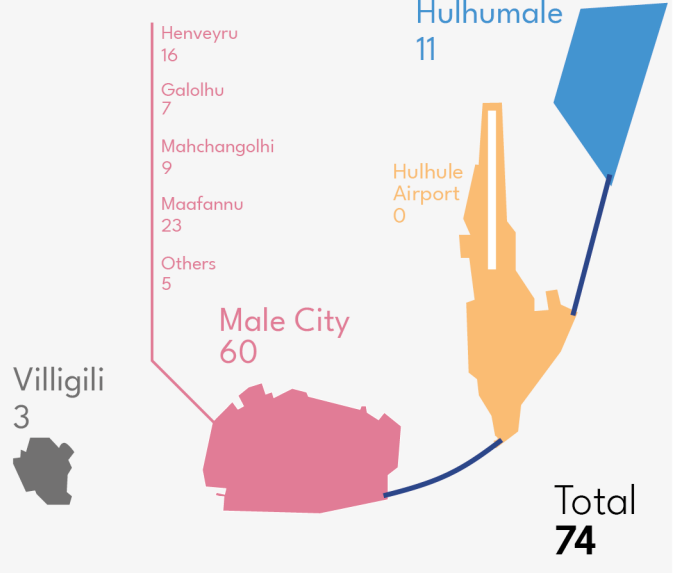

Sexual Harassment: **11**

Other Sexual

Offences: **21**

Male City: **34**

Addu City: **7**

Fuvahmulah City: **2**

Kulhudhufushi City: **3**

Other Atolls: **44**

Cases: Child Victims

Assault	11
Blackmail	2
Bullying	2
Domestic Violence	31
Feticides	1
Drugs	3
Suicides	1
Sexual Offences	55
Kidnapping	1
Suicides: Attempted	1
Threats	7
Pornography	2
Homicides	1

Physical Assault Cases

Q2 2021

Male City

Atolls and Cities

- Male City: 74
- Kulhudhufushi City: 7
- Fuvahmulah City: 6
- Addu City: 13

Northern Divisions Total: 39 Southern Divisions Total: 37

Cases

Detained

57 Locals 6 Foreign Nationals

April	29
May	18
June	16

Drug Cases

Q2 2021

Male City

Atolls and Cities

Male City: 225

Kulhudhufushi City: 9

Fuvahmulah City: 6