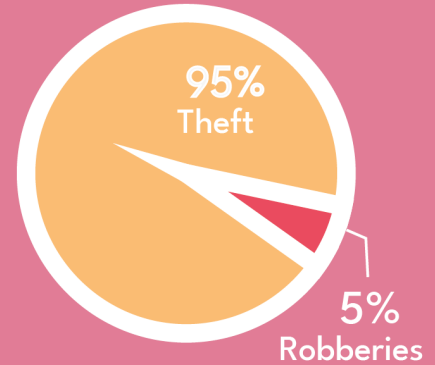

Investigated

4.6% Cases Sent for Prosecution

Male City: **918**

Addu City: **38**

Fuvahmulah City: **13**

Kulhudhufushi City: **38**

Other Atolls: **89**

Cases