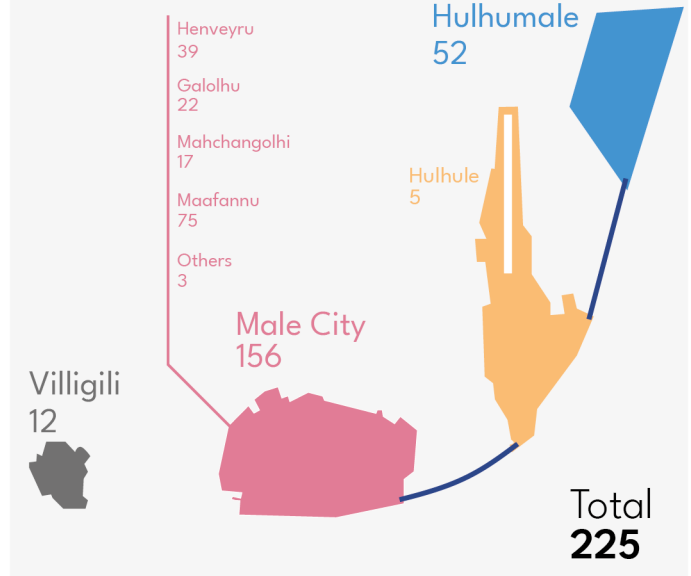

Sexual Harassment: **11**

Other Sexual

Offences: **21**

Male City: **34**

Addu City: **7**

Fuvahmulah City: **2**

Kulhudhufushi City: **3**

Other Atolls: **44**

Q2 2021

Male City

Atolls and Cities

- Male City: 74
- Kulhudhufushi City: 7
- Fuvahmulah City: 6
- Addu City: 13

Northern Divisions Total: 39 Southern Divisions Total: 37

Cases

Detained

57 Locals 6 Foreign Nationals

April	29
May	18
June	16

Drug Cases

Q2 2021

Male City

Atolls and Cities

Male City: 225

Kulhudhufushi City: 9

Fuvahmulah City: 6

Addu City: 19

Northern Divisions Total: 86 Southern Divisions Total: 59

Seized Drugs

Cannabis	1,610 grams	Heroin	5,985 grams
Cocaine	3,637 grams	Others	59 grams

Cases

Reported	949	Closed	311
Logged	370	PG	133
		Detained	344