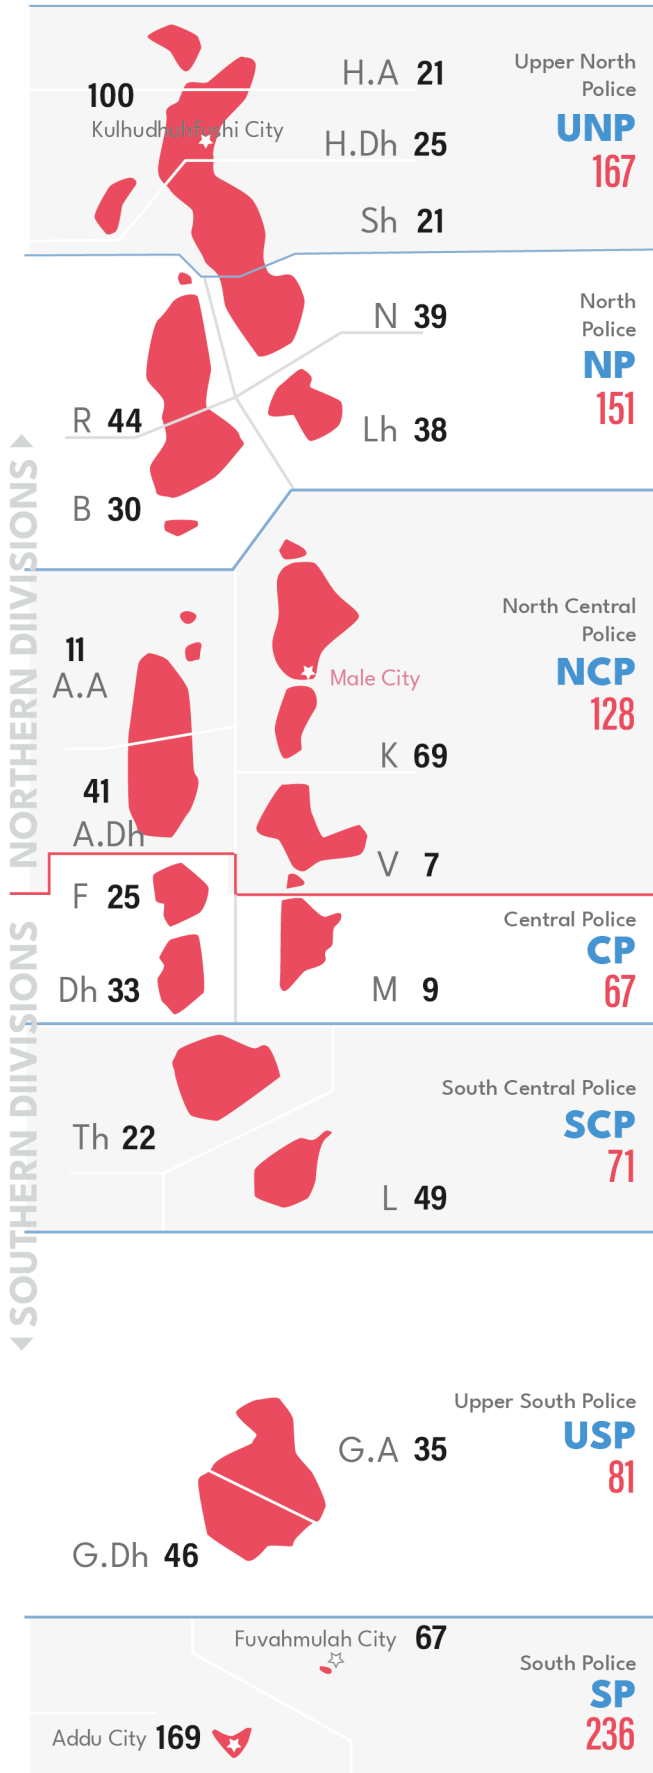

Investigated Cases

Q2 2021

Male City

Atolls and Cities

- Male City: 2,434
- Kulhudhufushi City: 100
- Fuvahmulah City: 67
- Addu City: 169

Northern Divisions: 446 Southern Divisions: 455

Most Reported Offences

2020 and 2021: Q2

Closed Cases

Q2 2021

Cases sent for prosecution

Q2 2021

Atolls and Cities

- Male City: 107
- Kulhudhufushi City: 4
- Fuvahmulah City: 11
- Addu City: 21

Northern Divisions: 75 Southern Divisions: 64

Addu City: **10**

Fuvahmulah City: **3**

Kulhudhufushi City: **1**

32

Cases Involving
family members

37

Cases Involving Spouse

Cases

Sexual Harassment: **11**

Other Sexual

Offences: **21**

Male City: **34**

Addu City: **7**

Fuvahmulah City: **2**

Kulhudhufushi City: **3**

Other Atolls: **44**