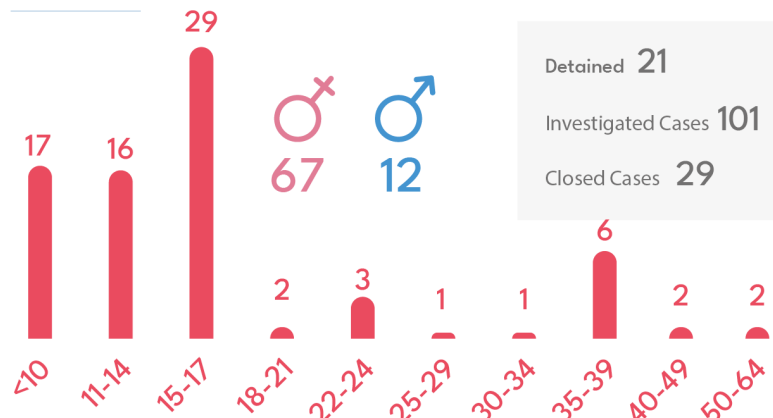

Reported **168**

Logged **69**

Closed **34**

PG **3**

Detained **3**

Offender Ages

Victims

69% 31%

Adults Children

Sexual Offences

Q2 2021

101 Cases
Investigated

Rape: **2**

Sexual exploitation of

minors: **44**

Sexual assault: **23**

Sexual Harassment: **11**

Other Sexual

Offences: **21**

Male City: **34**

Addu City: **7**

Fuvahmulah City: **2**

Kulhudhufushi City: **3**

Other Atolls: **44**

HA	2	Lh	3	F	4
HDh	2	K	5	Dh	2
Sh	3	AA	0	Th	3
N	2	ADh	2	L	2
R	3	V	0	Ga	4
B	4	M	0	GDh	3

Victims

Detained **21**

Investigated Cases **101**

Closed Cases **29**

Theft, Robbery & Burglary

Q2 2021

1,096 Cases