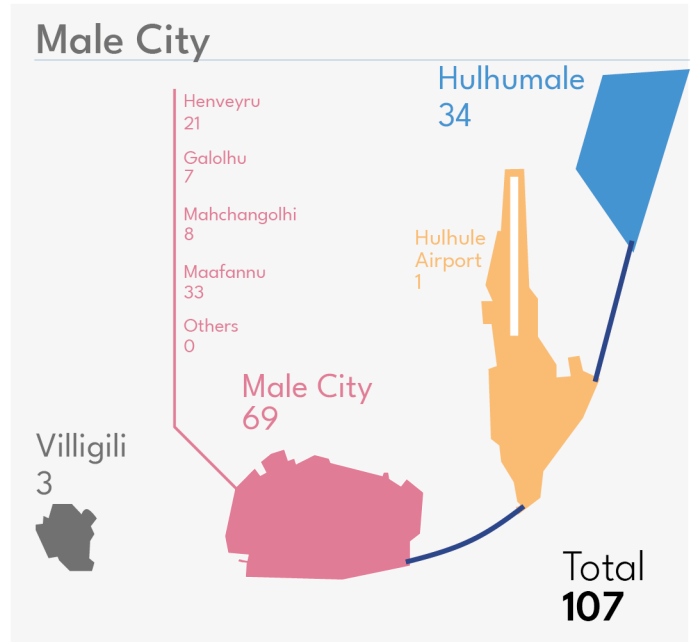

Investigated Cases

Q2 2021

Male City

Atolls and Cities

- Male City: 2,434
- Kulhudhufushi City: 100
- Fuvahmulah City: 67
- Addu City: 169

Northern Divisions: 446 Southern Divisions: 455

Most Reported Offences

2020 and 2021: Q2

Closed Cases

Q2 2021

Cases sent for prosecution

Q2 2021

Atolls and Cities

- Male City: 107
- Kulhudhufushi City: 4
- Fuvahmulah City: 11
- Addu City: 21

Northern Divisions: 75 Southern Divisions: 64

Addu City: **10**

Fuvahmulah City: **3**

Kulhudhufushi City: **1**

32

Cases Involving
family members

37

Cases Involving Spouse

Cases