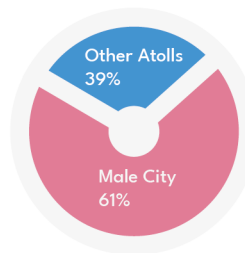

April	29
May	18
June	16

Drug Cases

Q2 2021

Male City

Atolls and Cities

Male City: 225

Kulhudhufushi City: 9

Fuvahmulah City: 6