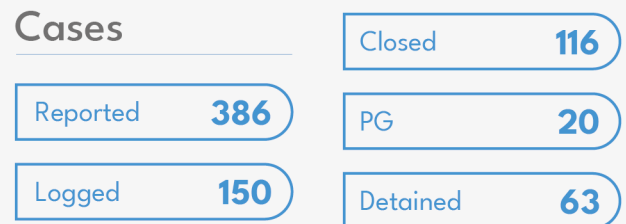

Q2 2021

Male City

Atolls and Cities

- Male City: 74
- Kulhudhufushi City: 7
- Fuvahmulah City: 6
- Addu City: 13

Northern Divisions Total: 39 Southern Divisions Total: 37

Cases

Detained

57 Locals 6 Foreign Nationals

April	29
May	18
June	16

Drug Cases

Q2 2021

Male City

Atolls and Cities

Male City: 225

Kulhudhufushi City: 9

Fuvahmulah City: 6