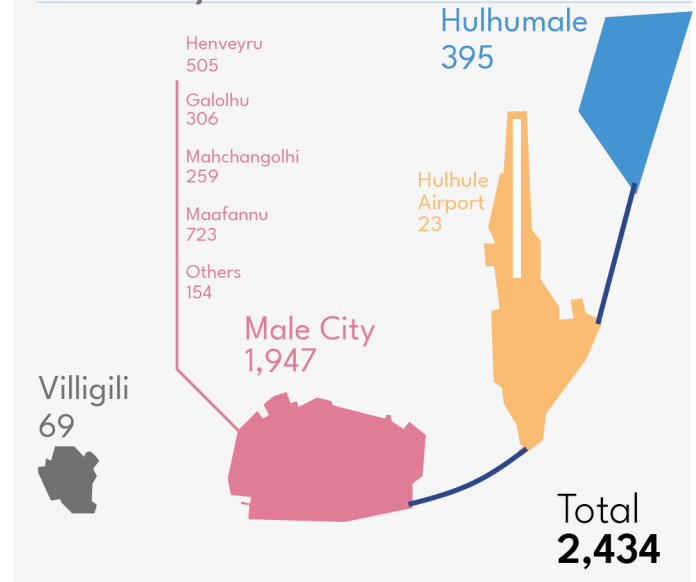

Investigated Cases

Q2 2021

Male City

Atolls and Cities

- Male City: 2,434
- Kulhudhufushi City: 100
- Fuvahmulah City: 67
- Addu City: 169

Northern Divisions: 446 Southern Divisions: 455

Most Reported Offences

2020 and 2021: Q2

Closed Cases

Q2 2021

Cases sent for prosecution

Q2 2021

Atolls and Cities

- Male City: 107
- Kulhudhufushi City: 4
- Fuvahmulah City: 11
- Addu City: 21

Northern Divisions: 75 Southern Divisions: 64

Addu City: **10**

Fuvahmulah City: **3**

Kulhudhufushi City: **1**

32

Cases Involving
family members

37

Cases Involving Spouse

Cases