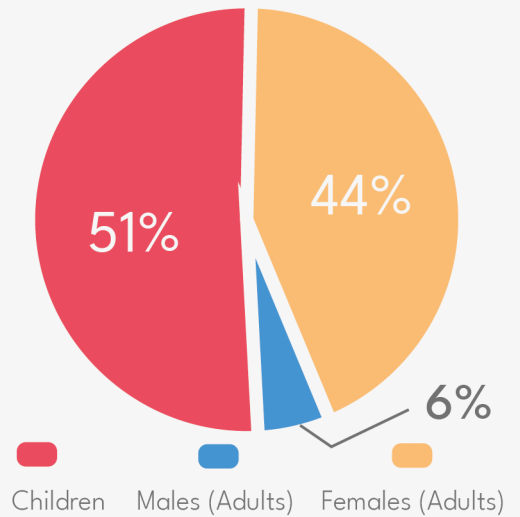

Cases

Logged 152

Closed 35

PG 12

Detained 23

Sexual Offence Victims

Juveniles

Domestic Violence Victims