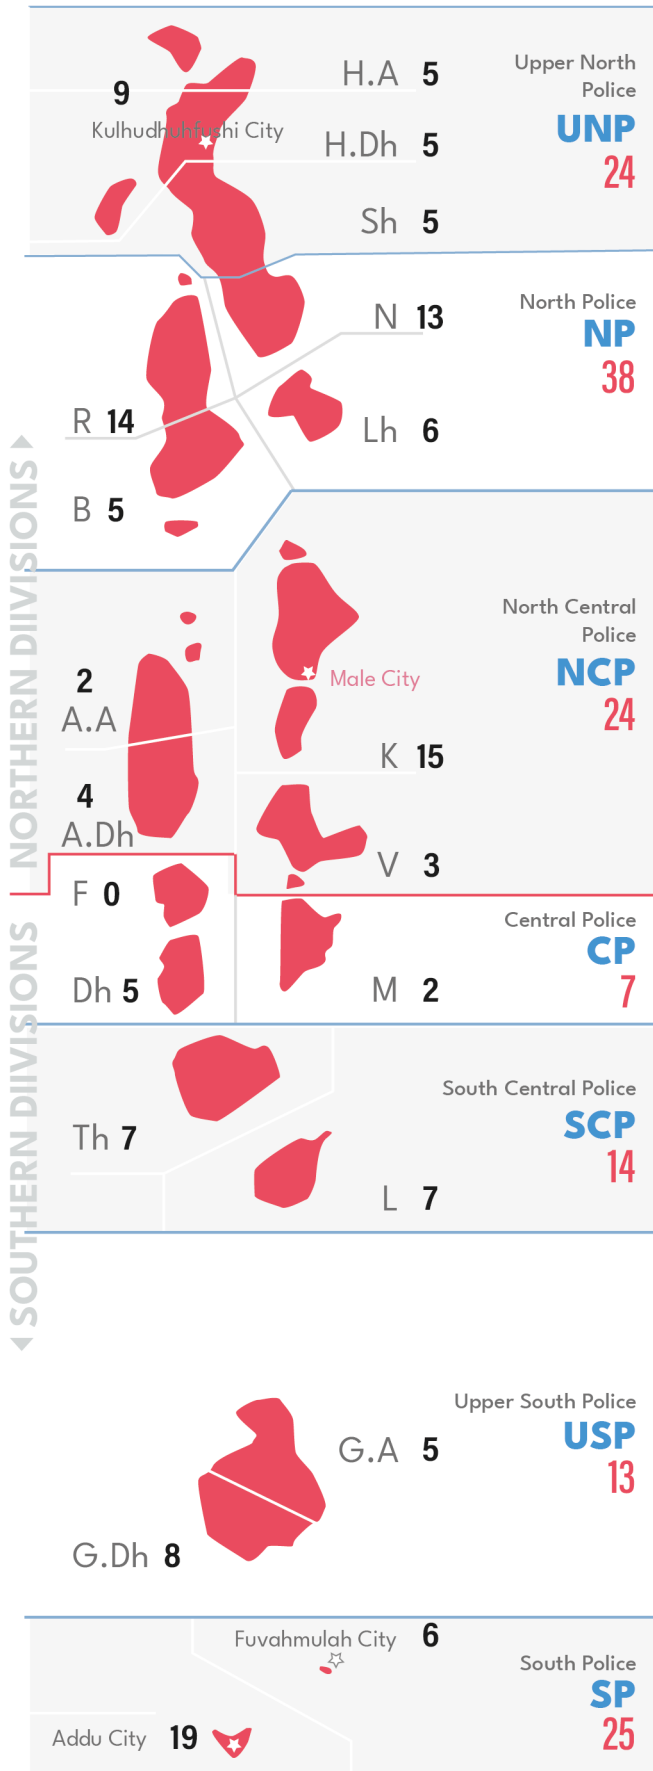

Addu City: **10**

Fuvahmulah City: **3**

Kulhudhufushi City: **1**

32

Cases Involving
family members

37

Cases Involving Spouse

Cases

Sexual Harassment: **11**

Other Sexual

Offences: **21**

Male City: **34**

Addu City: **7**

Fuvahmulah City: **2**

Kulhudhufushi City: **3**

Other Atolls: **44**

Q2 2021

Male City

Atolls and Cities

- Male City: 74
- Kulhudhufushi City: 7
- Fuvahmulah City: 6
- Addu City: 13

Northern Divisions Total: 39 Southern Divisions Total: 37

Cases

Detained

57 Locals 6 Foreign Nationals

April	29
May	18
June	16

Drug Cases

Q2 2021

Male City

Atolls and Cities

Male City: 225

Kulhudhufushi City: 9

Fuvahmulah City: 6