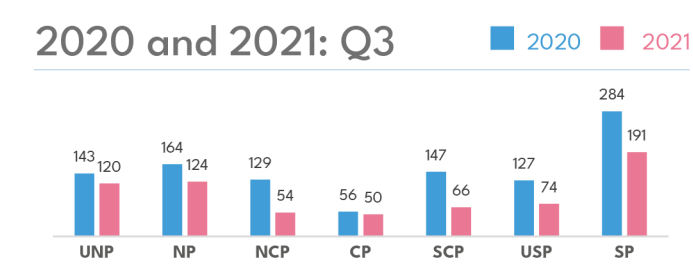

Graphics and Layout: Shafee Shafeeq, Ali Shareef

Editor: Ali Shareef

Cover Design: Shafee Shafeeq

Table of Contents

- Investigated Cases.....4
- Closed Cases.....5
- Cases sent to PG.....6
- Domestic Violence.....7
- Theft, Robbery and Burglary.....8
- Road Accidents.....9
- Cybercrime, Counterfeiting and Forgery.....10
- Crimes against Children.....11
- Assault.....12
- Drugs.....13

Investigated Cases

Q3 2021

Closed Cases

Q3 2021

Cases sent for prosecution

Q3 2021

Atolls and Cities

- Male City: 111
- Kulhudhufushi City: 12
- Fuvahmulah City: 10
- Addu City: 16

Northern Divisions: 67 Southern Divisions: 69

Offences: Sent to PG

2020 and 2021: Q3

Domestic Violence

Q3 2021

59 Cases

Investigated

Male City: **36**