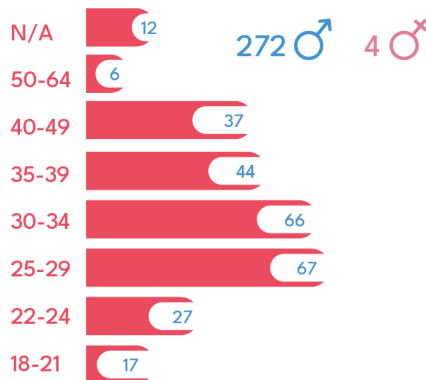

Detained Theft and Robbery