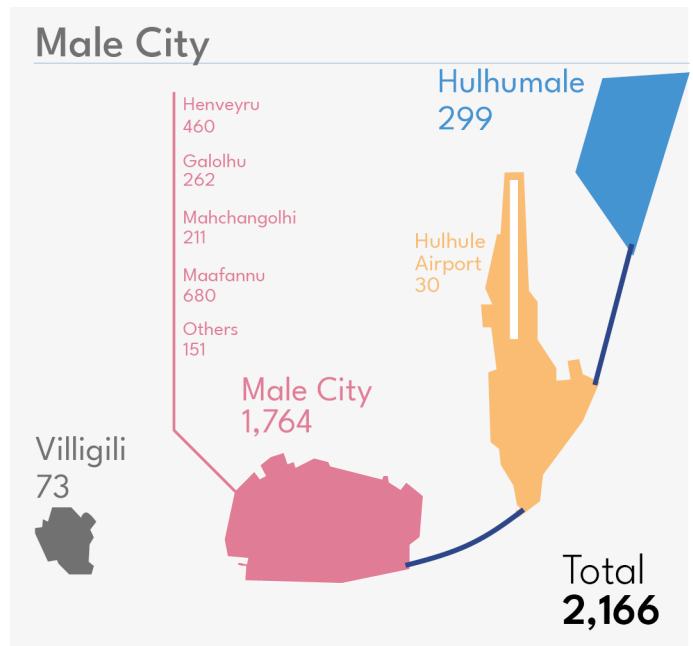

Investigated Cases

Q3 2021

Closed Cases

Q3 2021

Cases sent for prosecution

Q3 2021

Atolls and Cities

- Male City: 111
- Kulhudhufushi City: 12
- Fuvahmulah City: 10
- Addu City: 16

Northern Divisions: 67 Southern Divisions: 69

Offences: Sent to PG

2020 and 2021: Q3

Domestic Violence

Q3 2021

59 Cases

Investigated

Male City: **36**

Addu City: **4**

Fuvahmulah City: **4**

Kulhudhufushi City: **0**

29

Cases Involving family members

30

Cases Involving Spouse

7 Detained

Male City: **384**

Addu City: **3**

Fuvahmulah City: **2**

Kulhudhufushi City: **3**

Other Atolls: **13**

Motorbikes

243

Pedestrians