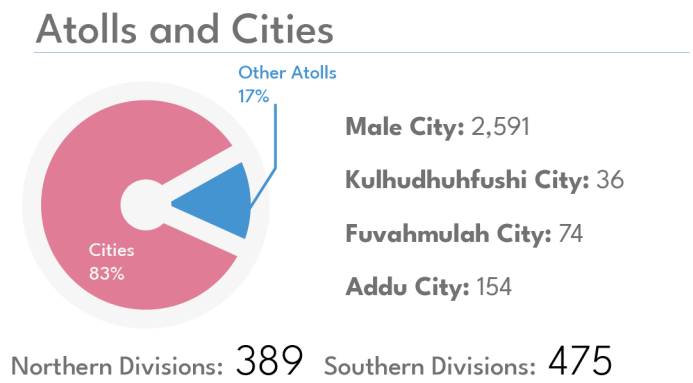

Investigated Cases

Q3 2021

Closed Cases

Q3 2021

Cases sent for prosecution

Q3 2021

Atolls and Cities

- Male City: 111
- Kulhudhufushi City: 12
- Fuvahmulah City: 10
- Addu City: 16

Northern Divisions: 67 Southern Divisions: 69

Offences: Sent to PG

2020 and 2021: Q3

Domestic Violence

Q3 2021

59 Cases

Investigated

Male City: **36**

Addu City: **4**

Fuvahmulah City: **4**

Kulhudhufushi City: **0**

29

Cases Involving family members

30

Cases Involving Spouse

7 Detained