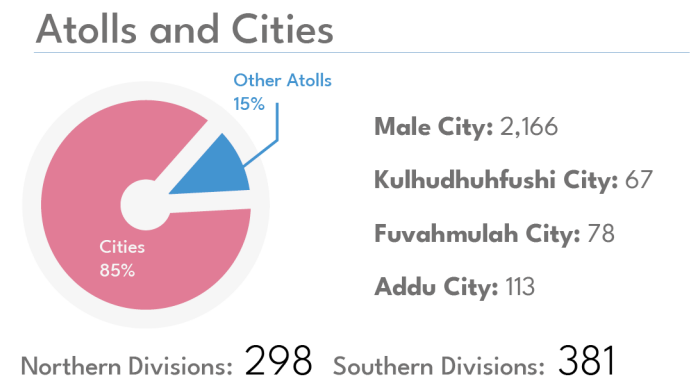

Investigated Cases

Q3 2021

Closed Cases

Q3 2021

Cases sent for prosecution

Q3 2021

Atolls and Cities

- Male City: 111
- Kulhudhufushi City: 12
- Fuvahmulah City: 10
- Addu City: 16

Northern Divisions: 67 Southern Divisions: 69

Offences: Sent to PG

2020 and 2021: Q3

Domestic Violence

Q3 2021

59 Cases

Investigated

Male City: **36**

Addu City: **4**

Fuvahmulah City: **4**

Kulhudhufushi City: **0**

29

Cases Involving family members

30

Cases Involving Spouse

7 Detained