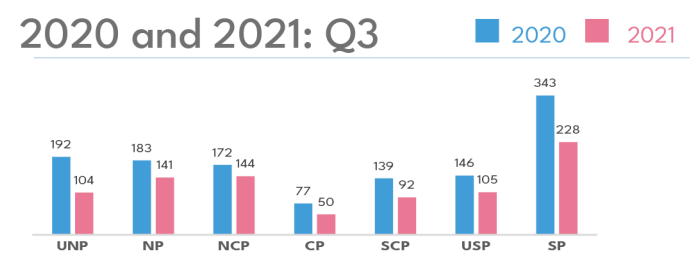

Graphics and Layout: Shafee Shafeeq, Ali Shareef

Editor: Ali Shareef

Cover Design: Shafee Shafeeq

Table of Contents

- Investigated Cases.....4
- Closed Cases.....5
- Cases sent to PG.....6
- Domestic Violence.....7
- Theft, Robbery and Burglary.....8
- Road Accidents.....9
- Cybercrime, Counterfeiting and Forgery.....10
- Crimes against Children.....11
- Assault.....12
- Drugs.....13

Investigated Cases

Q3 2021

Closed Cases

Q3 2021

Cases sent for prosecution

Q3 2021

Atolls and Cities

- Male City: 111
- Kulhudhufushi City: 12
- Fuvahmulah City: 10
- Addu City: 16

Northern Divisions: 67 Southern Divisions: 69

Offences: Sent to PG

2020 and 2021: Q3

Domestic Violence

Q3 2021

59 Cases

Investigated

Male City: **36**