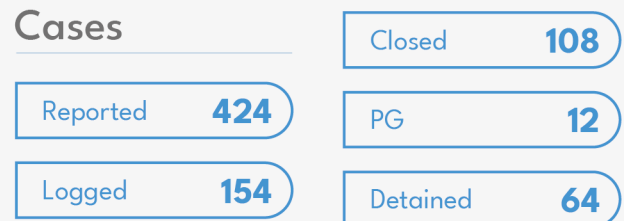

Q3 2021

Atolls and Cities

- Male City: 75
- Kulhudhufushi City: 1
- Fuvahmulah City: 6
- Addu City: 16

Northern Divisions Total: 29 Southern Divisions Total: 50

Cases

Detained

55 Locals 9 Foreign Nationals

Drug Cases