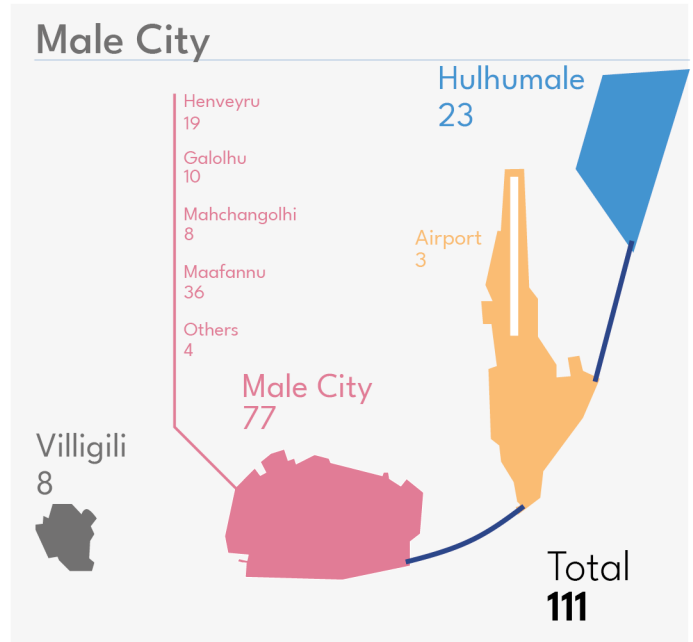

Investigated Cases

Q3 2021

Closed Cases

Q3 2021

Cases sent for prosecution

Q3 2021

Atolls and Cities

- Male City: 111
- Kulhudhufushi City: 12
- Fuvahmulah City: 10
- Addu City: 16

Northern Divisions: 67 Southern Divisions: 69

Offences: Sent to PG

2020 and 2021: Q3

Domestic Violence

Q3 2021

59 Cases

Investigated

Male City: **36**

Addu City: **4**

Fuvahmulah City: **4**

Kulhudhufushi City: **0**

29

Cases Involving family members

30

Cases Involving Spouse

7 Detained

Male City: **384**

Addu City: **3**

Fuvahmulah City: **2**

Kulhudhufushi City: **3**

Other Atolls: **13**

Motorbikes

243

Pedestrians