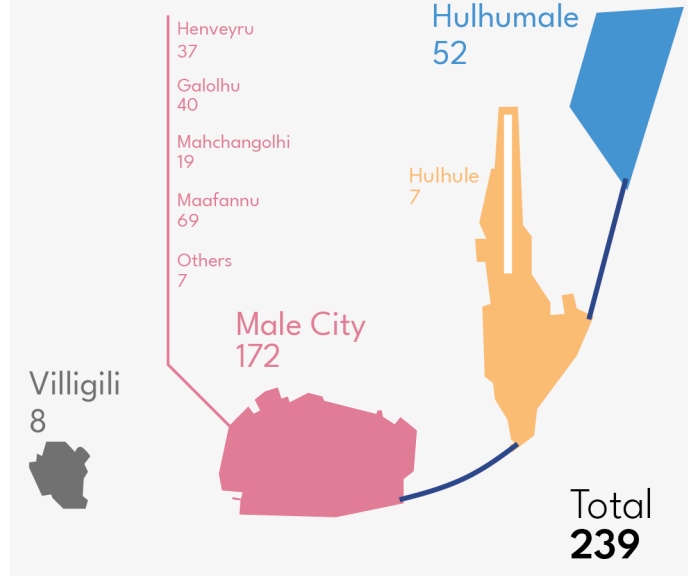

Male City: **384**

Addu City: **3**

Fuvahmulah City: **2**

Kulhudhufushi City: **3**

Other Atolls: **13**

Motorbikes

243

Pedestrians

Q3 2021

Atolls and Cities

- Male City: 75
- Kulhudhufushi City: 1
- Fuvahmulah City: 6
- Addu City: 16

Northern Divisions Total: 29 Southern Divisions Total: 50

Cases

Detained

55 Locals 9 Foreign Nationals

Drug Cases

Q3 2021

Male City

Atolls and Cities

Male City: 239
 Kulhudhufushi City: 4
 Fuvahmulah City: 4
 Addu City: 12

Northern Divisions Total: 72 Southern Divisions Total: 61

Seized Drugs

Cannabis	5,192 grams	Heroin	1,305 grams
Cocaine	17,038 grams	Others	1,224 grams

Cases

Detained 283

277 ♂	6 ♀	Locals	255	Foreigners	28
-------	-----	--------	-----	------------	----

Crime Statistics

Q3, 2021

Jul 1 - Sep 30