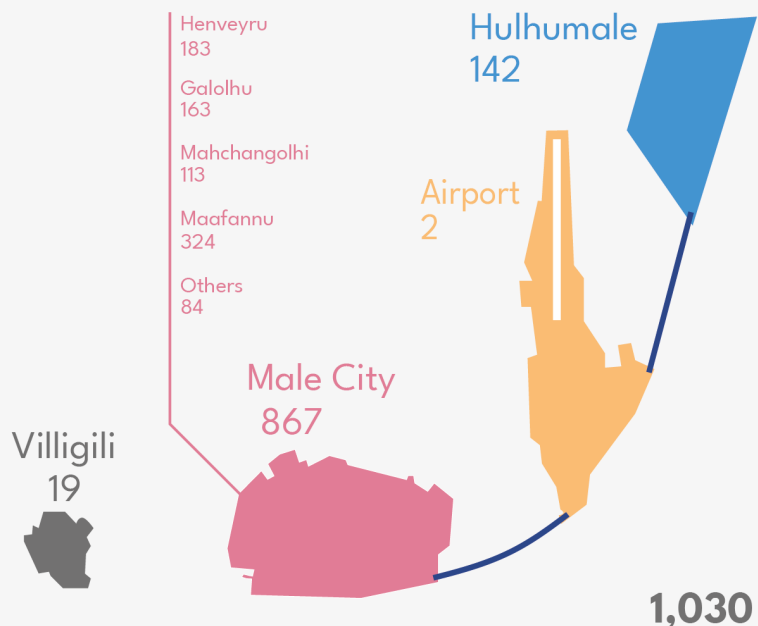

Un-armed: 90

Theft

Households: 282

Mobile Phones: 166

Cash: 25

Theft from Sea Vessels: 9

Motorbikes stolen: 159

Burglary 48

Houses: 7

Others: 22

Shops: 19

Male City: Robbery and Theft

Road Accidents

Q3 2021

405 Accidents
Investigated

74 Injuries

Male City: **384**

Addu City: **3**

Fuvahmulah City: **2**

Kulhudhufushi City: **3**

Other Atolls: **13**

Motorbikes

243

Pedestrians

Q3 2021

Atolls and Cities

- Male City: 75
- Kulhudhufushi City: 1
- Fuvahmulah City: 6
- Addu City: 16

Northern Divisions Total: 29 Southern Divisions Total: 50

Cases

Detained

55 Locals 9 Foreign Nationals

Drug Cases