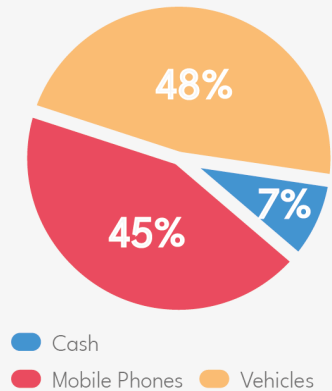

Logged **1,205**

Closed **1,092**

PG **58**

Detained **276**

Detained Theft and Robbery

Frequently stolen

Robberies

Armed: 3

Un-armed: 90

Theft

Households: 282

Mobile Phones: 166

Cash: 25

Theft from Sea Vessels: 9

Motorbikes stolen: 159

Burglary 48