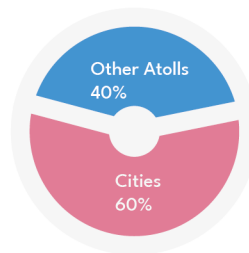

Investigated Cases

Q3 2021

Closed Cases

Q3 2021

Cases sent for prosecution

Q3 2021

Atolls and Cities

- Male City: 111
- Kulhudhufushi City: 12
- Fuvahmulah City: 10
- Addu City: 16

Northern Divisions: 67 Southern Divisions: 69

Offences: Sent to PG

2020 and 2021: Q3

Domestic Violence

Q3 2021

59 Cases

Investigated

Male City: **36**

Addu City: **4**

Fuvahmulah City: **4**

Kulhudhufushi City: **0**

29

Cases Involving family members

30

Cases Involving Spouse

7 Detained