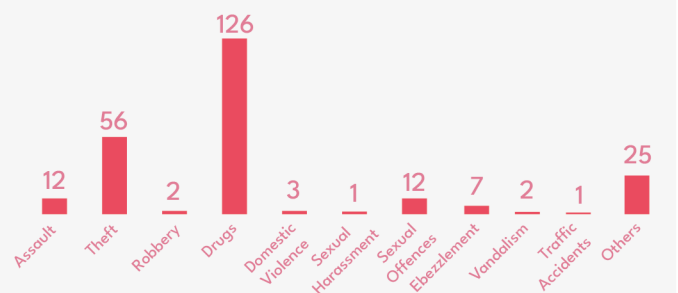

Investigated Cases

Q3 2021

Closed Cases

Q3 2021

Cases sent for prosecution

Q3 2021

Atolls and Cities

- Male City: 111
- Kulhudhufushi City: 12
- Fuvahmulah City: 10
- Addu City: 16

Northern Divisions: 67 Southern Divisions: 69

Offences: Sent to PG

2020 and 2021: Q3

Domestic Violence

Q3 2021

59 Cases

Investigated

Male City: **36**