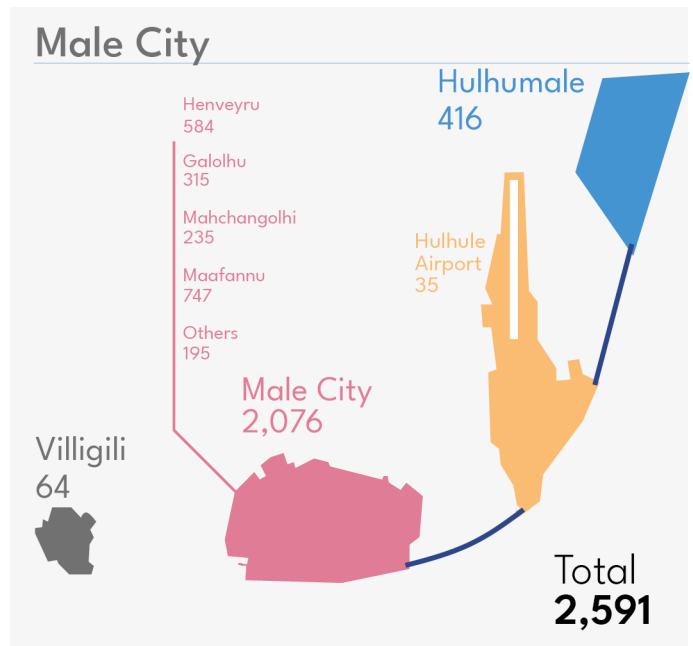

Investigated Cases

Q3 2021

Closed Cases

Q3 2021

Cases sent for prosecution

Q3 2021

Atolls and Cities

- Male City: 111
- Kulhudhufushi City: 12
- Fuvahmulah City: 10
- Addu City: 16

Northern Divisions: 67 Southern Divisions: 69

Offences: Sent to PG

2020 and 2021: Q3

Domestic Violence

Q3 2021

59 Cases

Investigated

Male City: **36**

Addu City: **4**

Fuvahmulah City: **4**

Kulhudhufushi City: **0**

29

Cases Involving family members

30

Cases Involving Spouse

7 Detained