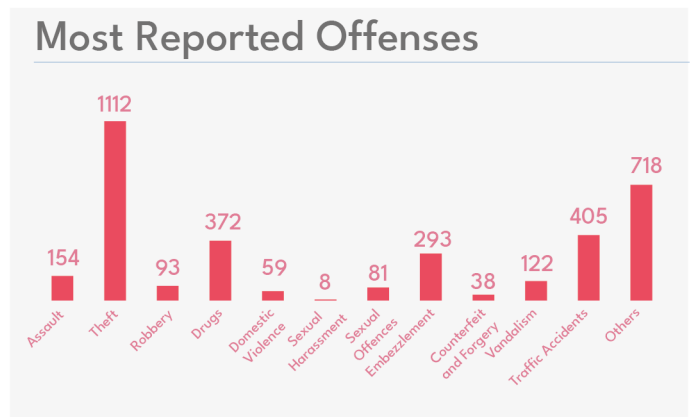

Graphics and Layout: Shafee Shafeeq, Ali Shareef

Editor: Ali Shareef

Cover Design: Shafee Shafeeq

Table of Contents

- Investigated Cases.....4
- Closed Cases.....5
- Cases sent to PG.....6
- Domestic Violence.....7
- Theft, Robbery and Burglary.....8
- Road Accidents.....9
- Cybercrime, Counterfeiting and Forgery.....10
- Crimes against Children.....11
- Assault.....12
- Drugs.....13

Investigated Cases

Q3 2021

Closed Cases

Q3 2021

Cases sent for prosecution

Q3 2021

Atolls and Cities

- Male City: 111
- Kulhudhufushi City: 12
- Fuvahmulah City: 10
- Addu City: 16

Northern Divisions: 67 Southern Divisions: 69

Offences: Sent to PG

2020 and 2021: Q3

Domestic Violence

Q3 2021

59 Cases

Investigated

Male City: **36**