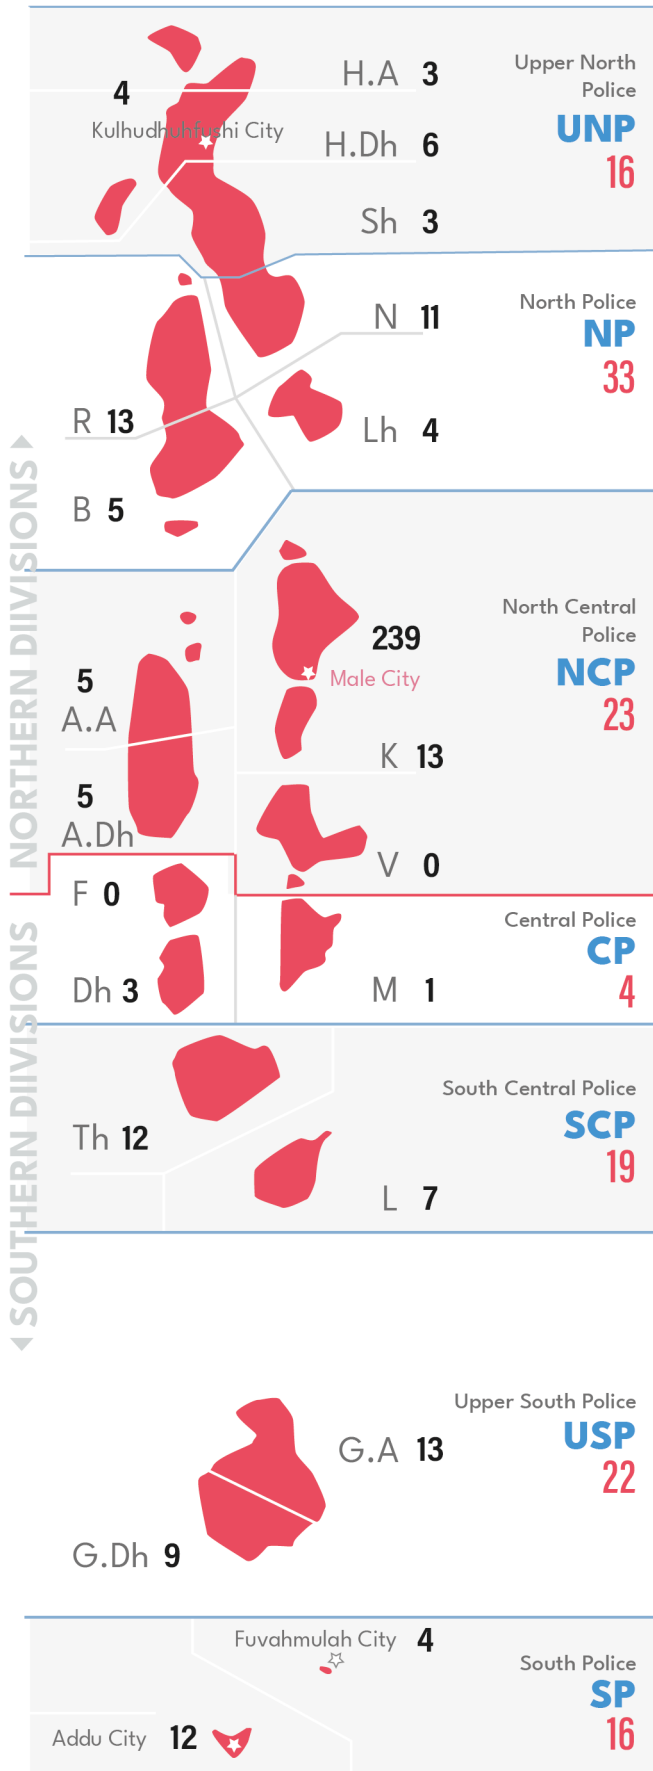

Addu City: **8**

Fuvahmulah City: **1**

Kulhudhufushi City: **5**

Other Atolls: **43**

HA	5	Lh	1	F	4
HDh	1	K	3	Dh	2
Sh	3	AA	0	Th	2
N	2	ADh	2	L	5
R	3	V	1	Ga	2
B	1	M	1	GDh	5

Victims

Cases

Reported **156**

Q3 2021

Atolls and Cities

- Male City: 75
- Kulhudhufushi City: 1
- Fuvahmulah City: 6
- Addu City: 16

Northern Divisions Total: 29 Southern Divisions Total: 50

Cases

Detained

55 Locals 9 Foreign Nationals

Drug Cases

Q3 2021

Male City

Atolls and Cities

Male City: 239
 Kulhudhufushi City: 4
 Fuvahmulah City: 4
 Addu City: 12

Northern Divisions Total: 72 Southern Divisions Total: 61

Seized Drugs

Cannabis	5,192 grams	Heroin	1,305 grams
Cocaine	17,038 grams	Others	1,224 grams

Cases

Detained 283

277 ♂	6 ♀	Locals	255	Foreigners	28
-------	-----	--------	-----	------------	----

Crime Statistics

Q3, 2021

Jul 1 - Sep 30