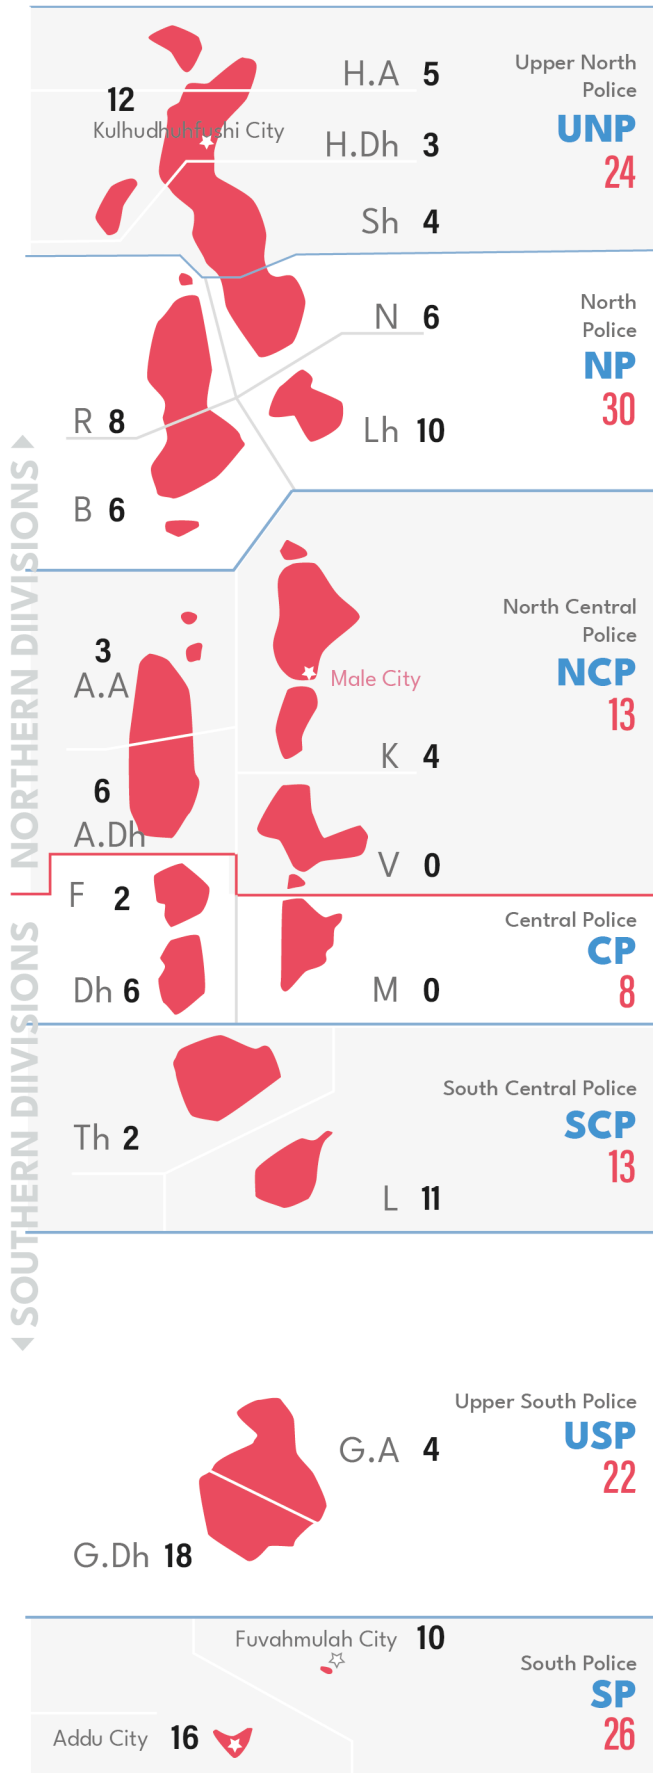

Investigated Cases

Q3 2021

Closed Cases

Q3 2021

Cases sent for prosecution

Q3 2021

Atolls and Cities

- Male City: 111
- Kulhudhufushi City: 12
- Fuvahmulah City: 10
- Addu City: 16

Northern Divisions: 67 Southern Divisions: 69

Offences: Sent to PG

2020 and 2021: Q3

Domestic Violence

Q3 2021

59 Cases

Investigated

Male City: **36**

Addu City: **4**

Fuvahmulah City: **4**

Kulhudhufushi City: **0**

29

Cases Involving family members

30

Cases Involving Spouse

7 Detained

Addu City: **8**

Fuvahmulah City: **1**

Kulhudhufushi City: **5**

Other Atolls: **43**

HA	5	Lh	1	F	4
HDh	1	K	3	Dh	2
Sh	3	AA	0	Th	2
N	2	ADh	2	L	5
R	3	V	1	Ga	2
B	1	M	1	GDh	5

Victims

Cases

Reported **156**