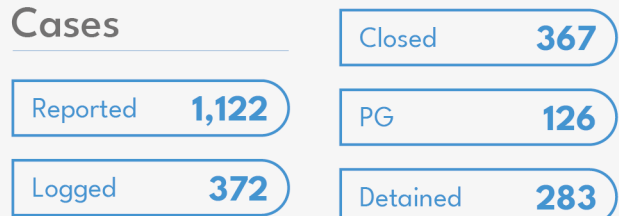

Cases

Detained 283

277 ♂	6 ♀	Locals	255	Foreigners	28