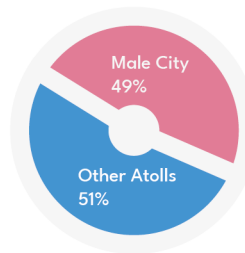

Q3 2021

Atolls and Cities

- Male City: 75
- Kulhudhufushi City: 1
- Fuvahmulah City: 6
- Addu City: 16

Northern Divisions Total: 29 Southern Divisions Total: 50

Cases

Detained

55 Locals 9 Foreign Nationals

Drug Cases

Q3 2021

Male City

Atolls and Cities

Male City: 239
 Kulhudhufushi City: 4
 Fuvahmulah City: 4
 Addu City: 12

Northern Divisions Total: 72 Southern Divisions Total: 61

Seized Drugs

Cannabis	5,192 grams	Heroin	1,305 grams
Cocaine	17,038 grams	Others	1,224 grams