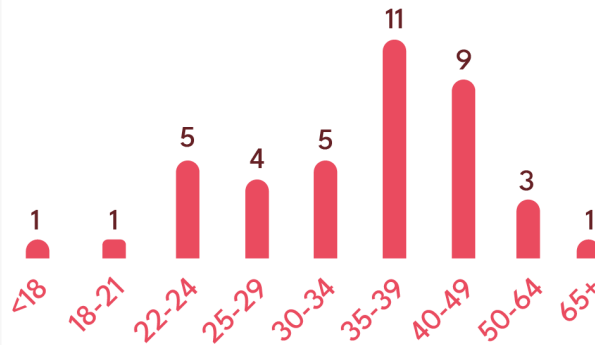

Northern Divisions: 67 Southern Divisions: 69

Offences: Sent to PG

2020 and 2021: Q3

Domestic Violence

Q3 2021

59 Cases

Investigated

Male City: **36**

3 cases forwarded to PG

Cases

Reported **179**

Logged **59**

Closed **36**

PG **3**

Detained **7**

Offender Ages

Victims

73% Female (♀) 27% Male (♂)

23 Children 18 Children

Adults Children

Sexual Offences

Q3 2021

89 Cases

Investigated