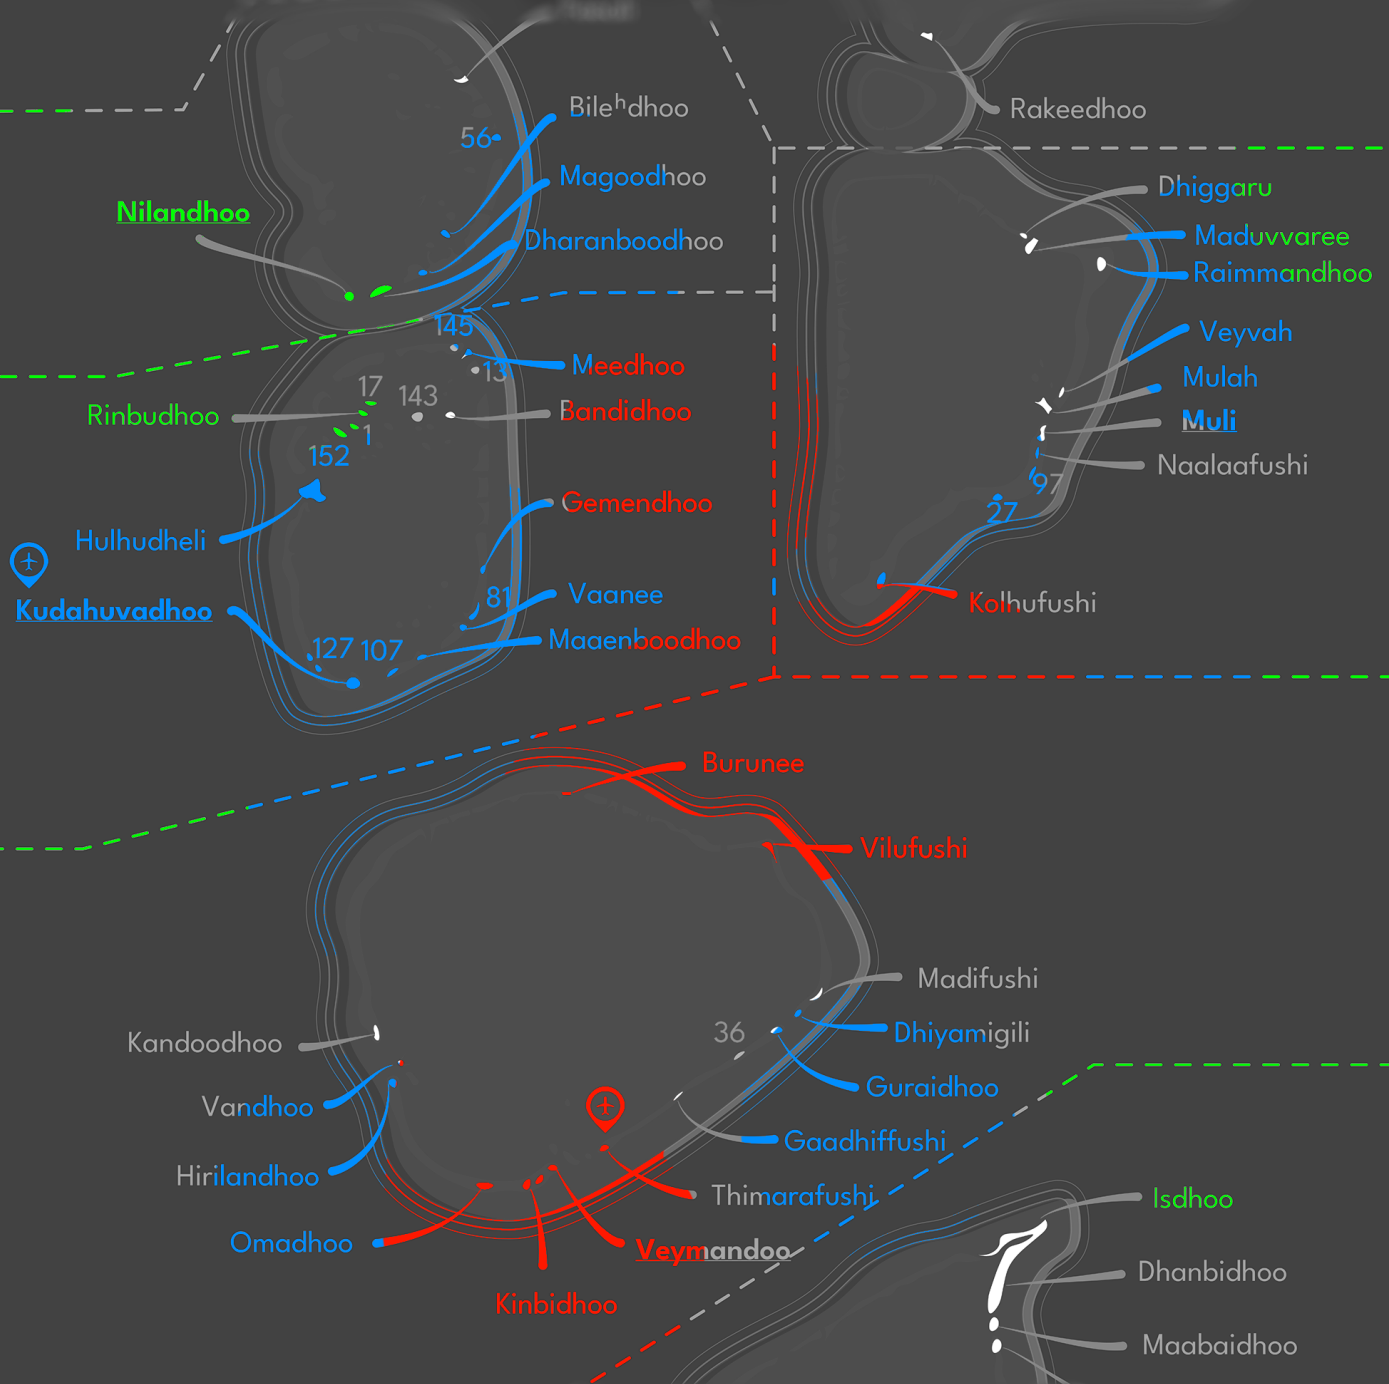

Crime Statistics

Q3, 2021

Maldives Police Service

Bureau of Crime Records
Male', Republic of Maldives