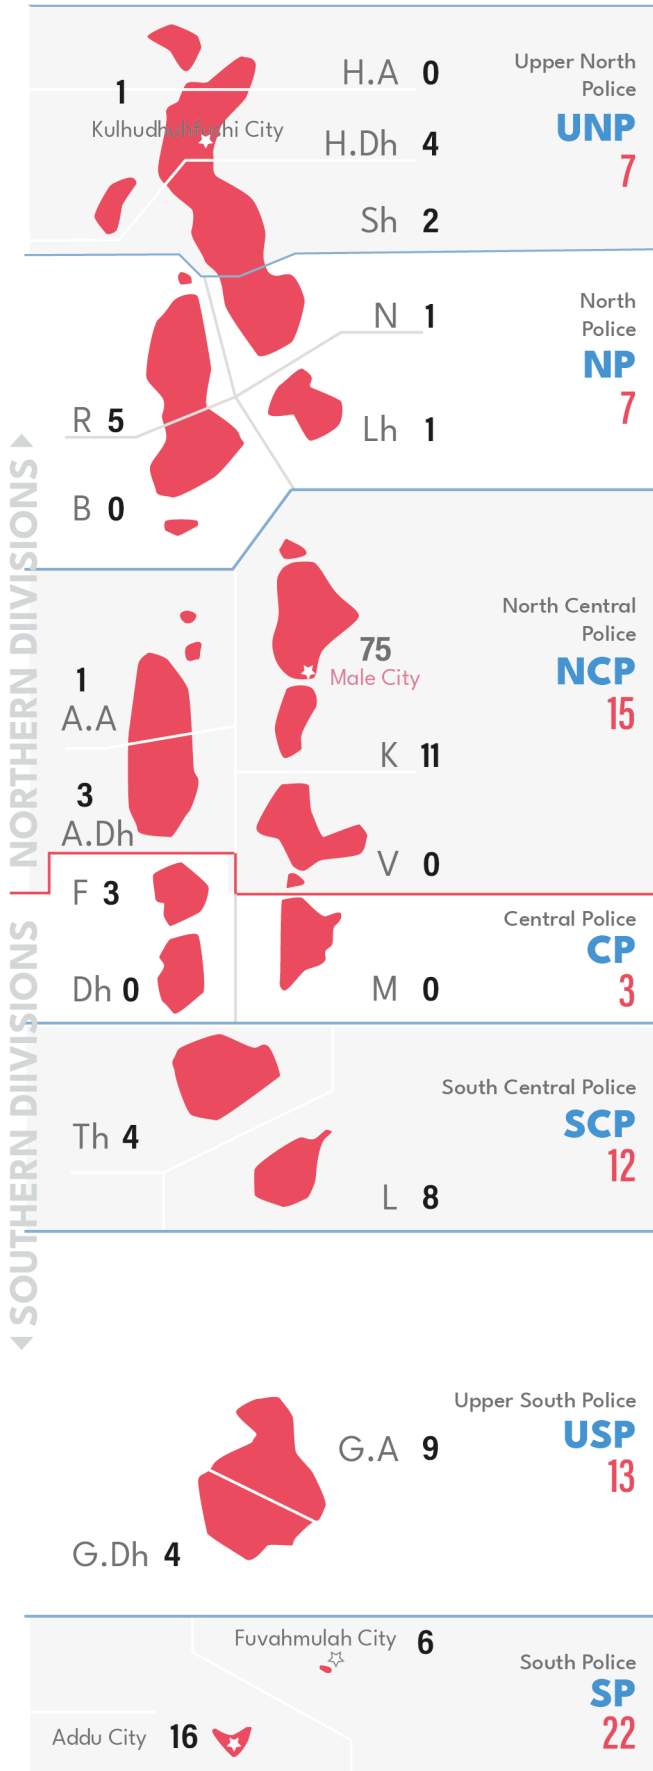

Addu City: **8**

Fuvahmulah City: **1**

Kulhudhufushi City: **5**

Other Atolls: **43**

HA	5	Lh	1	F	4
HDh	1	K	3	Dh	2
Sh	3	AA	0	Th	2
N	2	ADh	2	L	5
R	3	V	1	Ga	2
B	1	M	1	GDh	5

Victims

Cases

Reported **156**

Male City: **384**

Addu City: **3**

Fuvahmulah City: **2**

Kulhudhufushi City: **3**

Other Atolls: **13**

Motorbikes

243

Pedestrians

Q3 2021

Atolls and Cities

- Male City: 75
- Kulhudhufushi City: 1
- Fuvahmulah City: 6
- Addu City: 16

Northern Divisions Total: 29 Southern Divisions Total: 50

Cases

Detained

55 Locals 9 Foreign Nationals

Drug Cases

Q3 2021

Male City

Atolls and Cities

Male City: 239
 Kulhudhufushi City: 4
 Fuvahmulah City: 4
 Addu City: 12

Northern Divisions Total: 72 Southern Divisions Total: 61

Seized Drugs

Cannabis	5,192 grams	Heroin	1,305 grams
Cocaine	17,038 grams	Others	1,224 grams