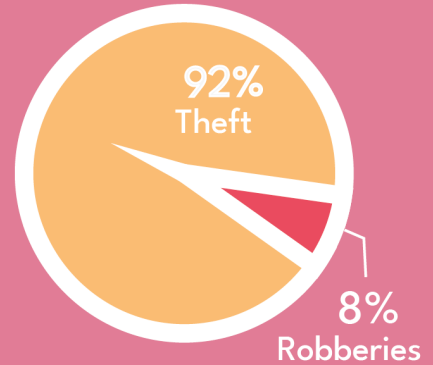

4.8% Cases Sent for Prosecution

Male City: **1030**

Addu City: **48**

Fuvahmulah City: **18**

Kulhudhufushi City: **9**

Other Atolls: **100**

Cases

Reported **2,943**