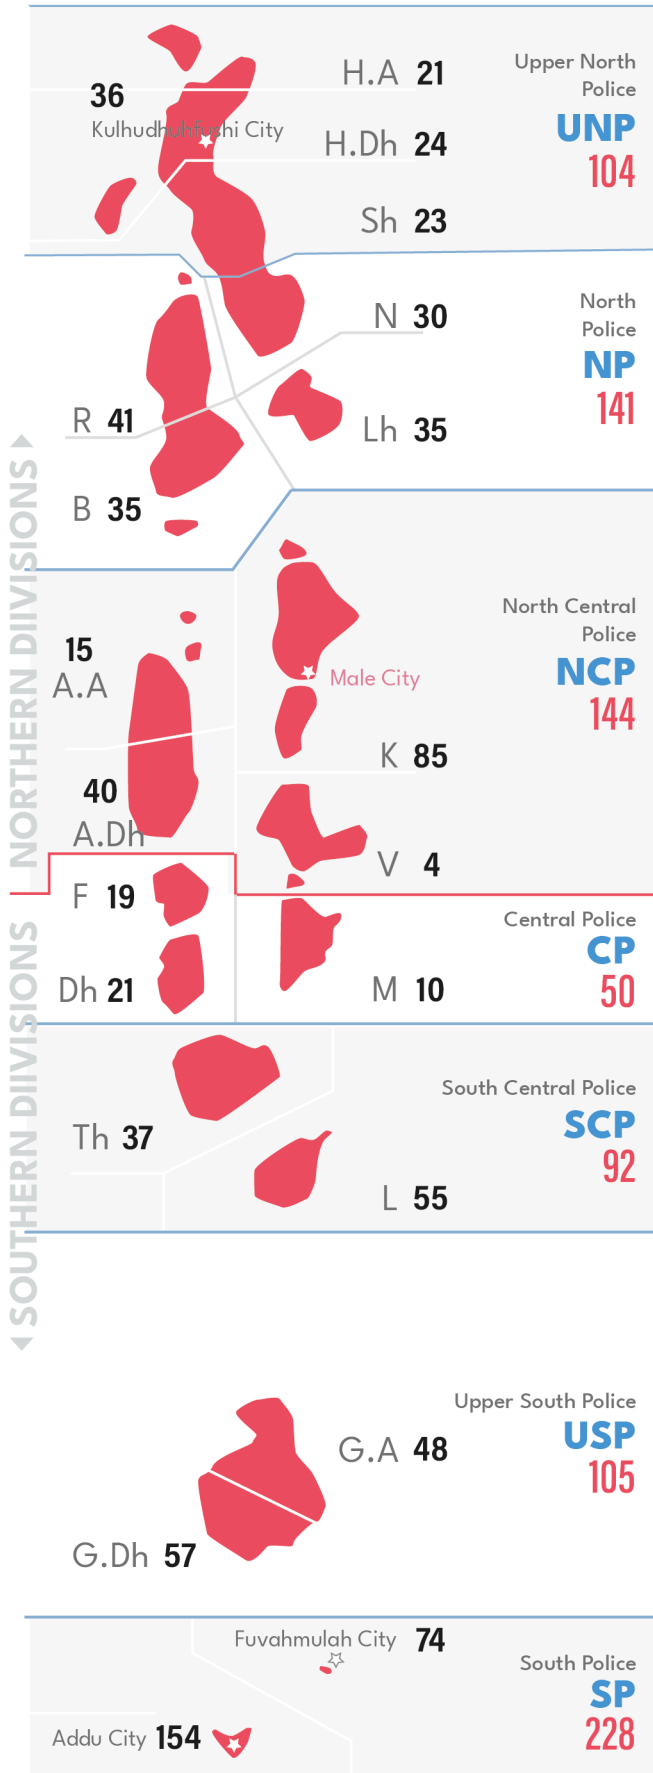

Investigated Cases

Q3 2021

Closed Cases

Q3 2021

Cases sent for prosecution

Q3 2021

Atolls and Cities

- Male City: 111
- Kulhudhufushi City: 12
- Fuvahmulah City: 10
- Addu City: 16

Northern Divisions: 67 Southern Divisions: 69

Offences: Sent to PG

2020 and 2021: Q3

Domestic Violence

Q3 2021

59 Cases

Investigated

Male City: **36**

Addu City: **4**

Fuvahmulah City: **4**

Kulhudhufushi City: **0**

29

Cases Involving family members

30

Cases Involving Spouse

7 Detained

Addu City: **8**

Fuvahmulah City: **1**

Kulhudhufushi City: **5**

Other Atolls: **43**

HA	5	Lh	1	F	4
HDh	1	K	3	Dh	2
Sh	3	AA	0	Th	2
N	2	ADh	2	L	5
R	3	V	1	Ga	2
B	1	M	1	GDh	5

Victims

Cases

Reported **156**