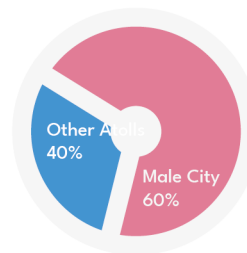

Q3 2021

Atolls and Cities

- Male City: 75
- Kulhudhufushi City: 1
- Fuvahmulah City: 6
- Addu City: 16

Northern Divisions Total: 29 Southern Divisions Total: 50

Cases

Detained

55 Locals 9 Foreign Nationals

Drug Cases

Q3 2021

Male City

Atolls and Cities

Male City: 239
 Kulhudhufushi City: 4
 Fuvahmulah City: 4
 Addu City: 12

Northern Divisions Total: 72 Southern Divisions Total: 61

Seized Drugs

Cannabis	5,192 grams	Heroin	1,305 grams
Cocaine	17,038 grams	Others	1,224 grams