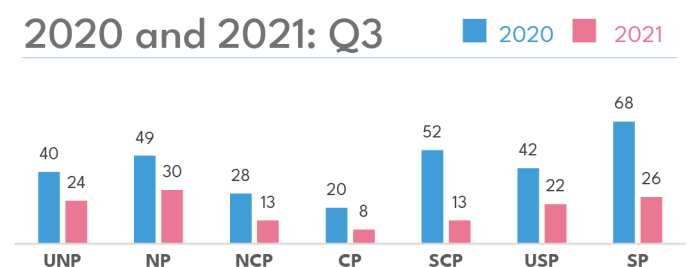

Investigated Cases

Q3 2021

Closed Cases

Q3 2021

Cases sent for prosecution

Q3 2021

Atolls and Cities

- Male City: 111
- Kulhudhufushi City: 12
- Fuvahmulah City: 10
- Addu City: 16

Northern Divisions: 67 Southern Divisions: 69

Offences: Sent to PG

2020 and 2021: Q3

Domestic Violence

Q3 2021

59 Cases

Investigated

Male City: **36**