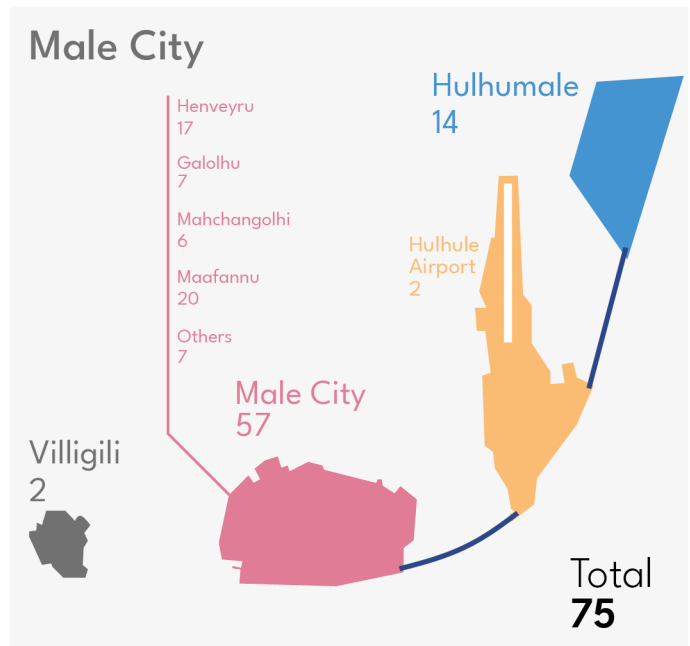

Male City: **384**

Addu City: **3**

Fuvahmulah City: **2**

Kulhudhufushi City: **3**

Other Atolls: **13**

Motorbikes

243

Pedestrians

Threats

Others

Suicides: Attempted

Sexual Harassment

Cases

Sexual Offence Victims Juveniles

Domestic Violence Victims

Children Males (Adults) Females (Adults)

Q3 2021

Atolls and Cities

- Male City: 75
- Kulhudhufushi City: 1
- Fuvahmulah City: 6
- Addu City: 16

Northern Divisions Total: 29 Southern Divisions Total: 50

Cases

Detained

55 Locals 9 Foreign Nationals

Drug Cases

Q3 2021

Male City

Atolls and Cities

Male City: 239
 Kulhudhufushi City: 4
 Fuvahmulah City: 4
 Addu City: 12

Northern Divisions Total: 72 Southern Divisions Total: 61

Seized Drugs

Cannabis	5,192 grams	Heroin	1,305 grams
Cocaine	17,038 grams	Others	1,224 grams