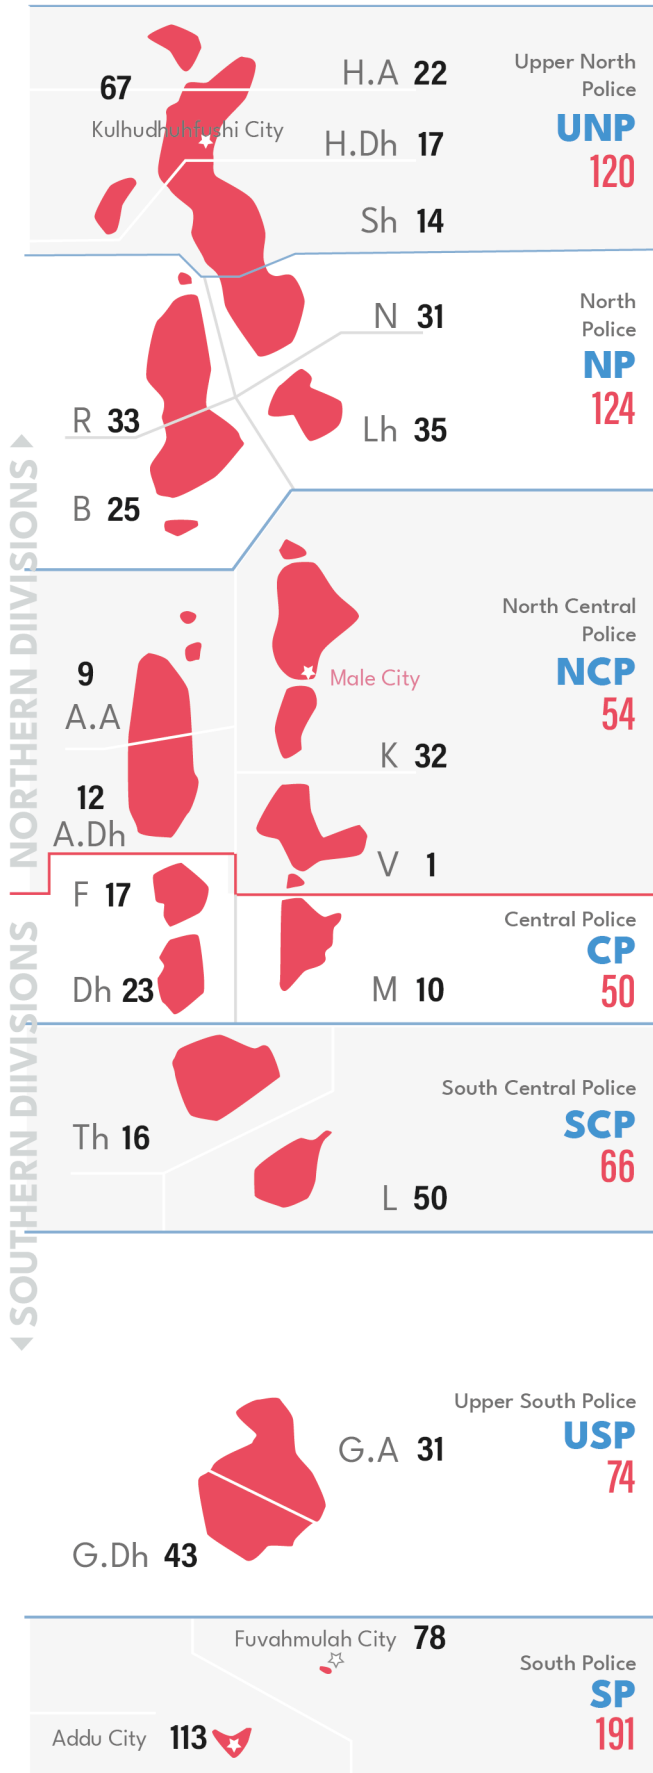

Investigated Cases

Q3 2021

Closed Cases

Q3 2021

Cases sent for prosecution

Q3 2021

Atolls and Cities

- Male City: 111
- Kulhudhufushi City: 12
- Fuvahmulah City: 10
- Addu City: 16

Northern Divisions: 67 Southern Divisions: 69

Offences: Sent to PG

2020 and 2021: Q3

Domestic Violence

Q3 2021

59 Cases

Investigated

Male City: **36**

Addu City: **4**

Fuvahmulah City: **4**

Kulhudhufushi City: **0**

29

Cases Involving family members

30

Cases Involving Spouse

7 Detained

Addu City: **8**

Fuvahmulah City: **1**

Kulhudhufushi City: **5**

Other Atolls: **43**

HA	5	Lh	1	F	4
HDh	1	K	3	Dh	2
Sh	3	AA	0	Th	2
N	2	ADh	2	L	5
R	3	V	1	Ga	2
B	1	M	1	GDh	5

Victims

Cases

Reported **156**