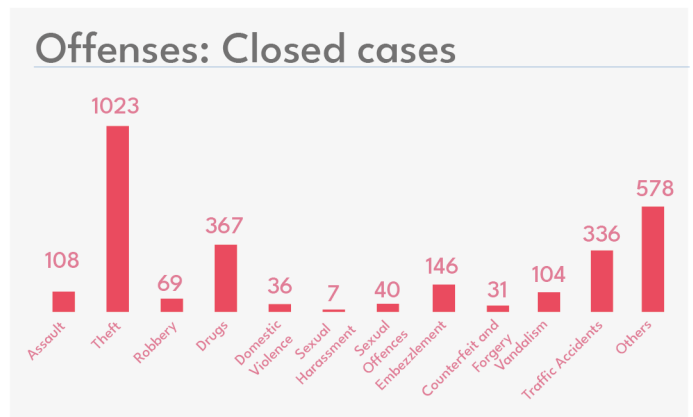

Graphics and Layout: Shafee Shafeeq, Ali Shareef

Editor: Ali Shareef

Cover Design: Shafee Shafeeq

Table of Contents

- Investigated Cases.....4
- Closed Cases.....5
- Cases sent to PG.....6
- Domestic Violence.....7
- Theft, Robbery and Burglary.....8
- Road Accidents.....9
- Cybercrime, Counterfeiting and Forgery.....10
- Crimes against Children.....11
- Assault.....12
- Drugs.....13

Investigated Cases

Q3 2021

Closed Cases

Q3 2021

Cases sent for prosecution

Q3 2021

Atolls and Cities

- Male City: 111
- Kulhudhufushi City: 12
- Fuvahmulah City: 10
- Addu City: 16

Northern Divisions: 67 Southern Divisions: 69

Offences: Sent to PG

2020 and 2021: Q3

Domestic Violence

Q3 2021

59 Cases

Investigated

Male City: **36**